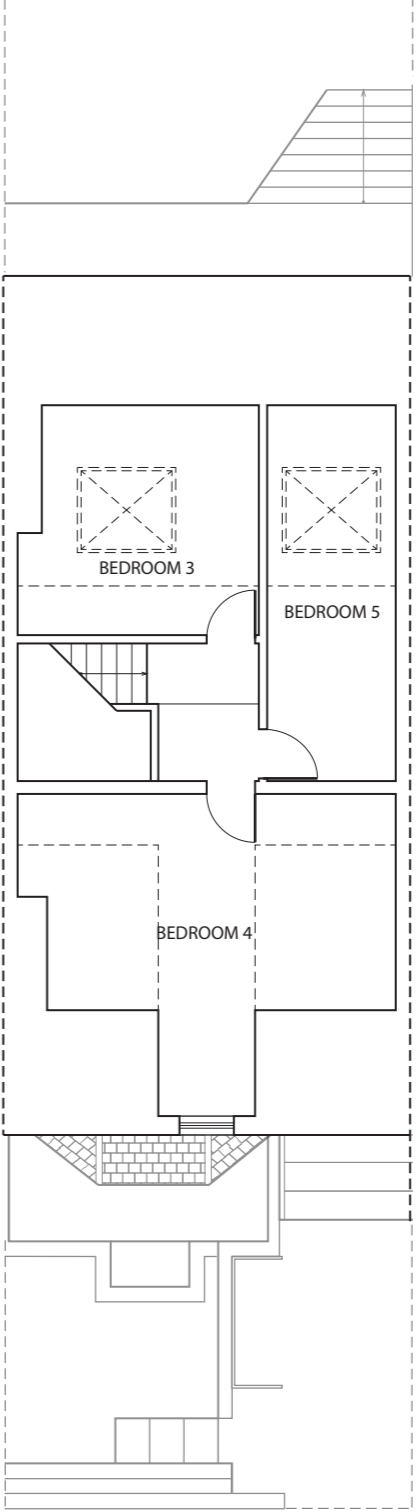

25 Brudenell Mount
Existing Floor Plans

Ground Floor

First Floor

Second Floor

Leeds Property Group
224 Burley Road
Leeds, LS4 2EU
Tel: 0113 3680000

Project:
25 Brudenell Mount, Leeds LS6 1HT

Title:
Existing Floor Plans

Scale:
1:100 @A3

Drawn By: JG

01/12/23

Checked By: JW/PT