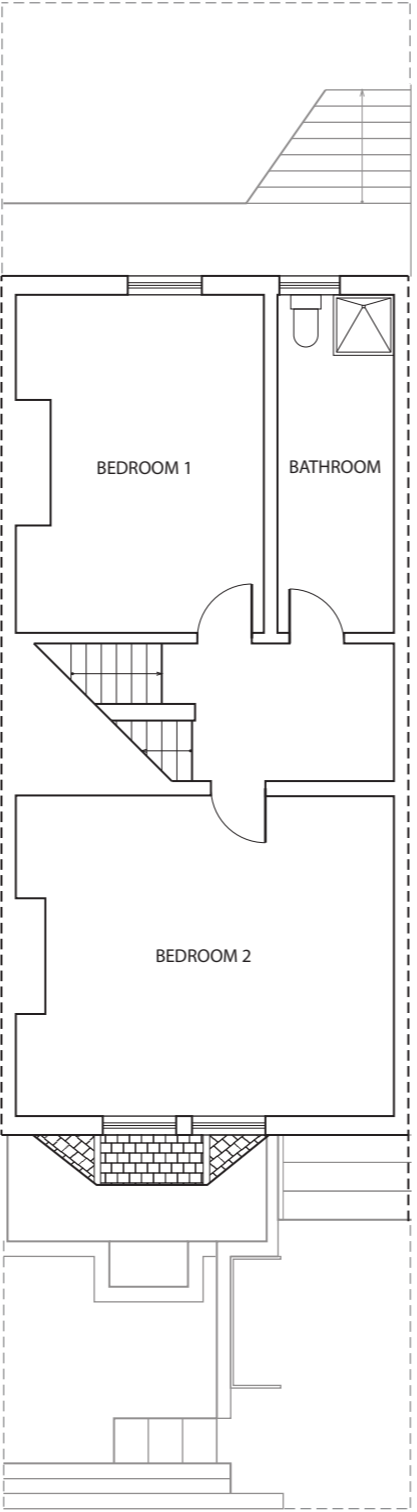

25 Brudenell Mount
Existing Floor Plans

Ground Floor

First Floor

Second Floor

Leeds Property Group
224 Burley Road
Leeds, LS4 2EU
Tel: 0113 3680000

Project:
25 Brudenell Mount, Leeds LS6 1HT

Title:
Existing Floor Plans

Scale:
1:100 @A3

Drawn By: JG

01/12/23

Checked By: JW/PT