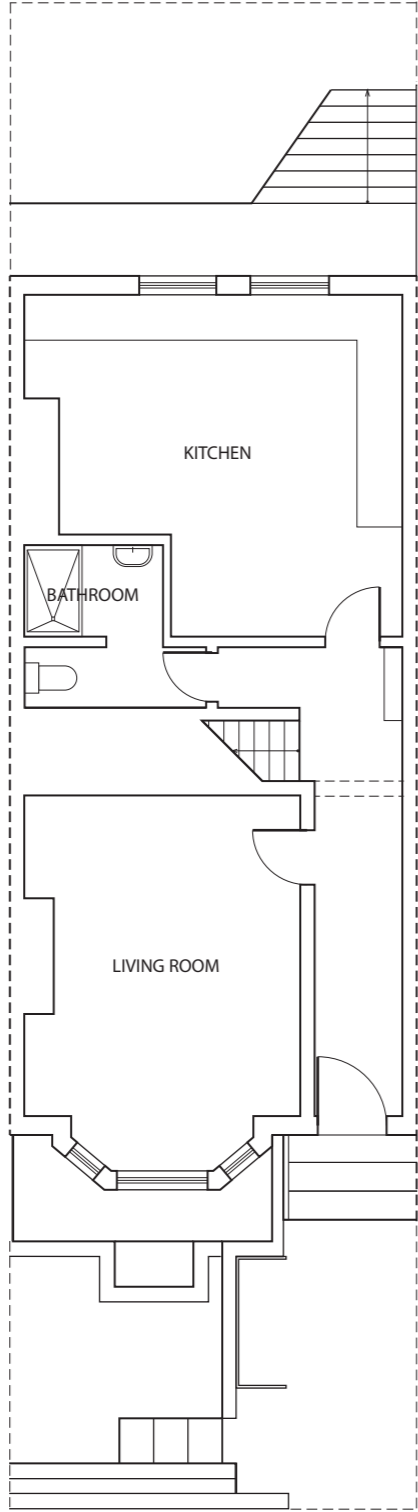

25 Brudenell Mount
Existing Floor Plans

Ground Floor

First Floor

Second Floor

Leeds Property Group
224 Burley Road
Leeds, LS4 2EU
Tel: 0113 3680000

Project:
25 Brudenell Mount, Leeds LS6 1HT

Title:
Existing Floor Plans

Scale:
1:100 @A3

Drawn By: JG

01/12/23

Checked By: JW/PT