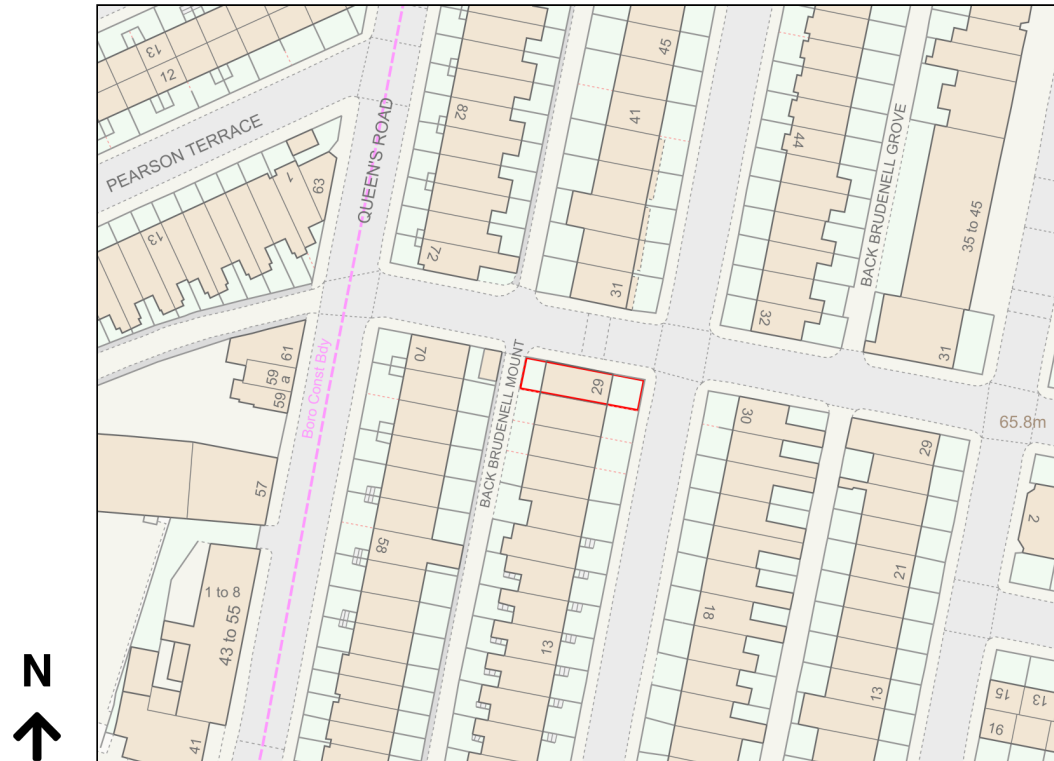

Location Plan

Site Address: 29, Brudenell Mount, Hyde Park, Leeds, LS6 1HT

Date Produced: 05-Dec-2023

Scale: 1:1250 @A4

Planning Portal Reference: PP-12655004v1