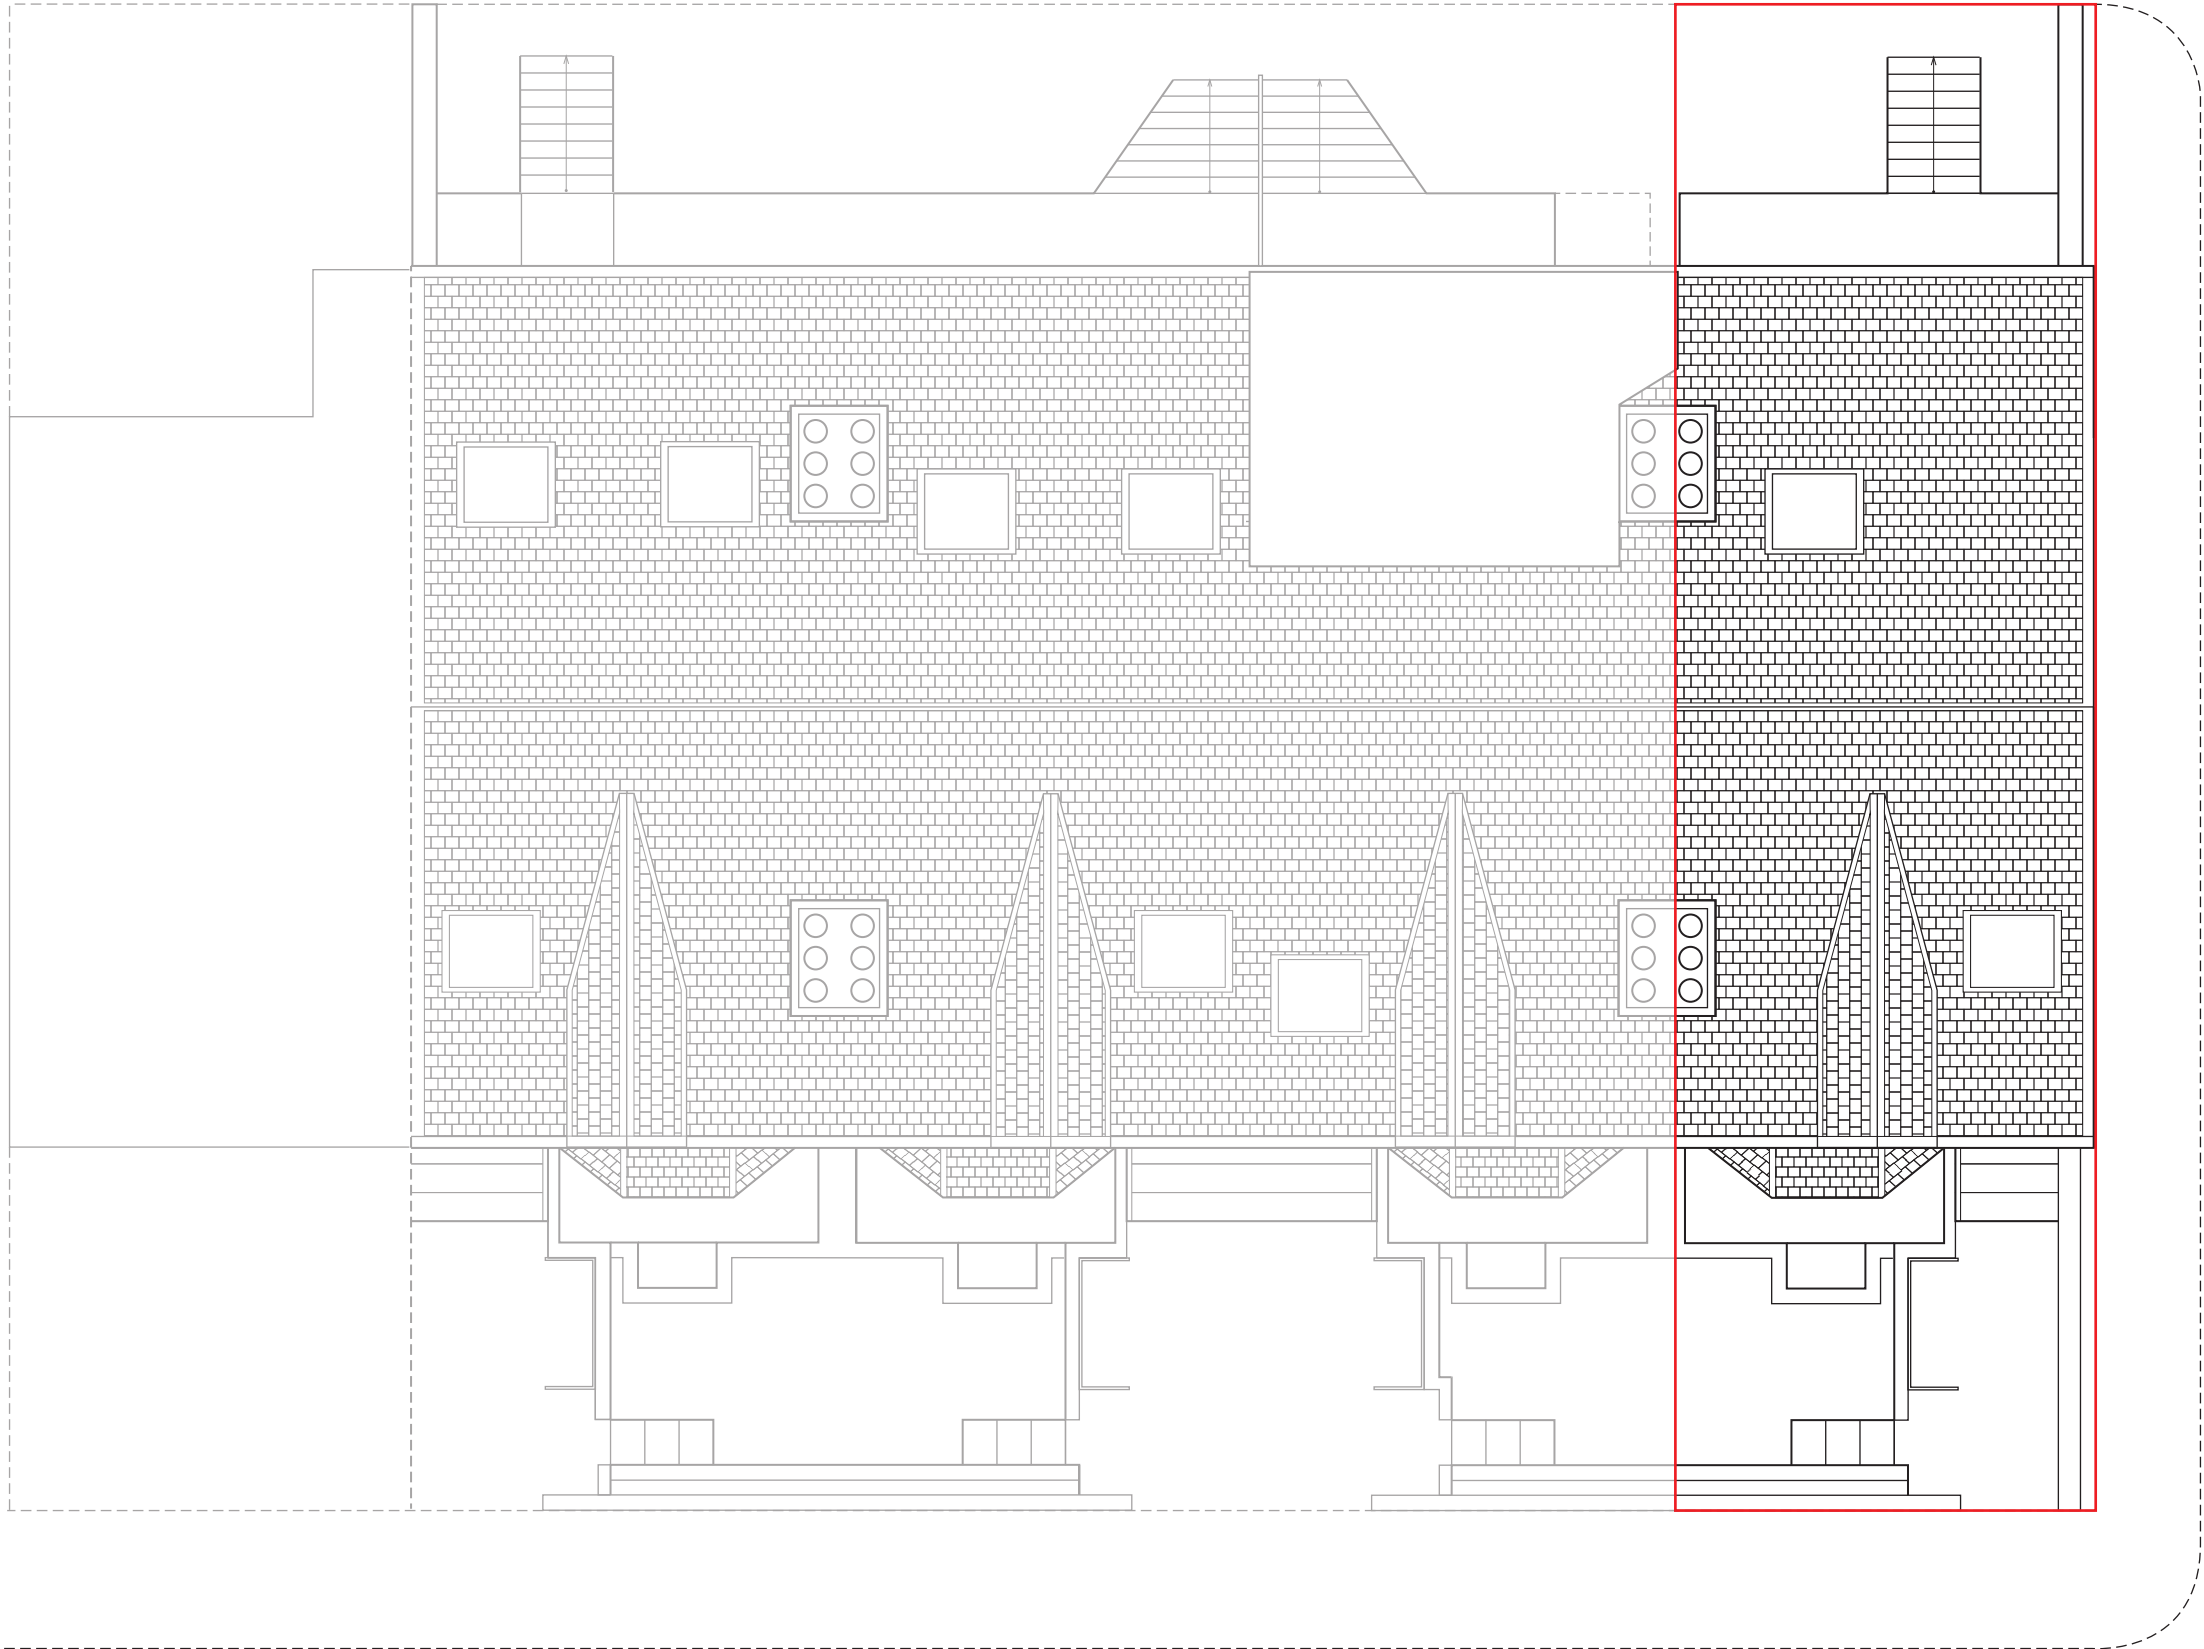

29 Brudenell Mount
Existing Site & Roof Plan

BRUDENELL STREET

— Site Boundary

Leeds Property Group
224 Burley Road
Leeds, LS4 2EU
Tel: 0113 3680000

Project:
29 Brudenell Mount, Leeds LS6 1HT

Title:
Existing Site/Roof Plan

Scale: 1:100 @A3 Drawn by: JG

01/12/23 Checked By: JW/PT