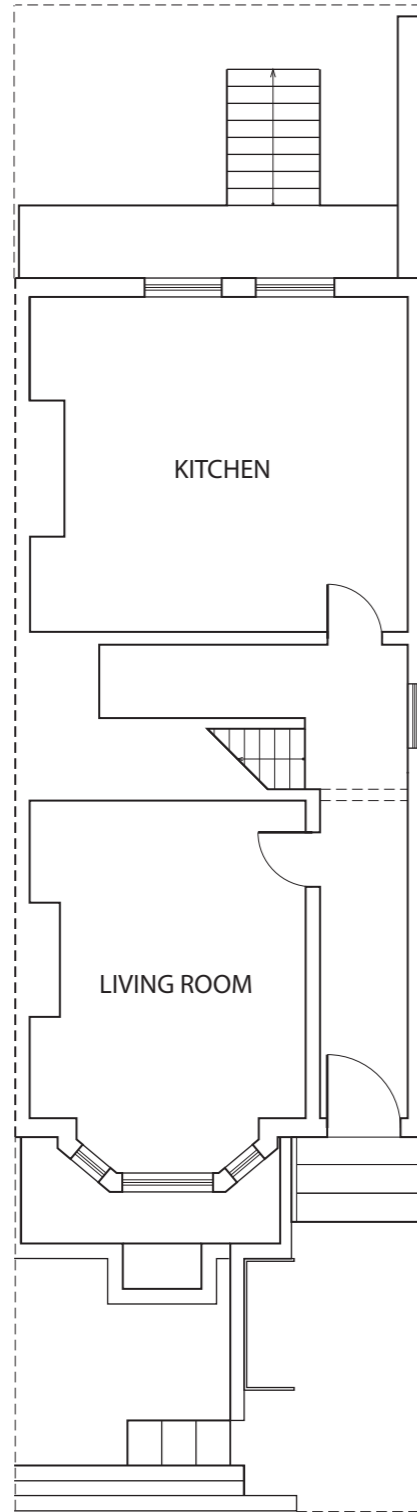

29 Brudenell Mount
Existing Floor Plans

Ground Floor

First Floor

Second Floor

Leeds Property Group
224 Burley Road
Leeds, LS4 2EU
Tel: 0113 3680000

Project:
29 Brudenell Mount, Leeds LS6 1HT

Title:
Existing Floor Plans

Scale:
1:100 @A3

Drawn by: JG

01/12/23

Checked By: JW/PT