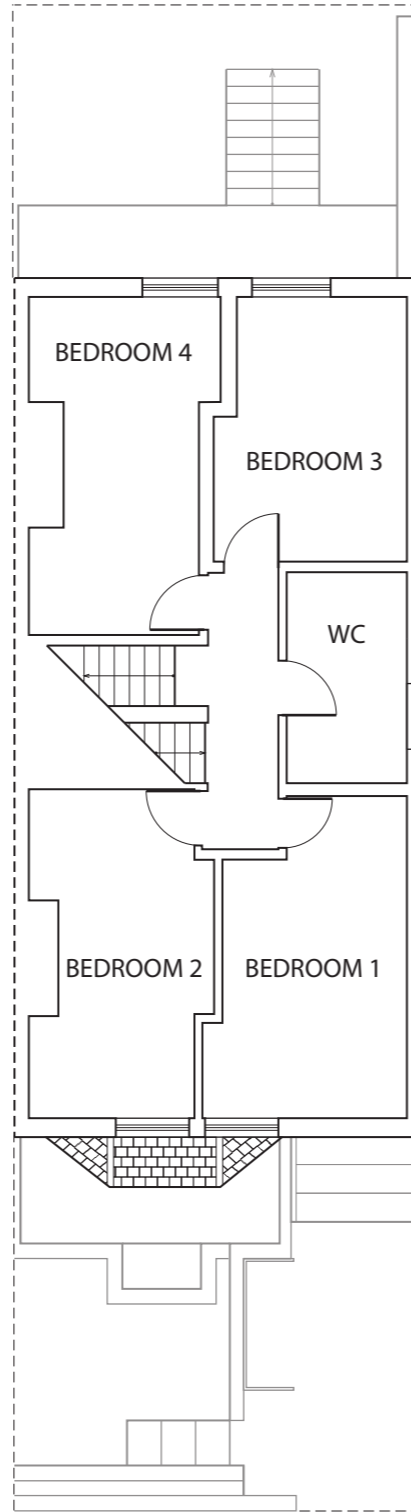

29 Brudenell Mount
Existing Floor Plans

Ground Floor

First Floor

Second Floor

Leeds Property Group
224 Burley Road
Leeds, LS4 2EU
Tel: 0113 3680000

Project:
29 Brudenell Mount, Leeds LS6 1HT

Title:
Existing Floor Plans

Scale:
1:100 @A3

Drawn by: JG

01/12/23

Checked By: JW/PT