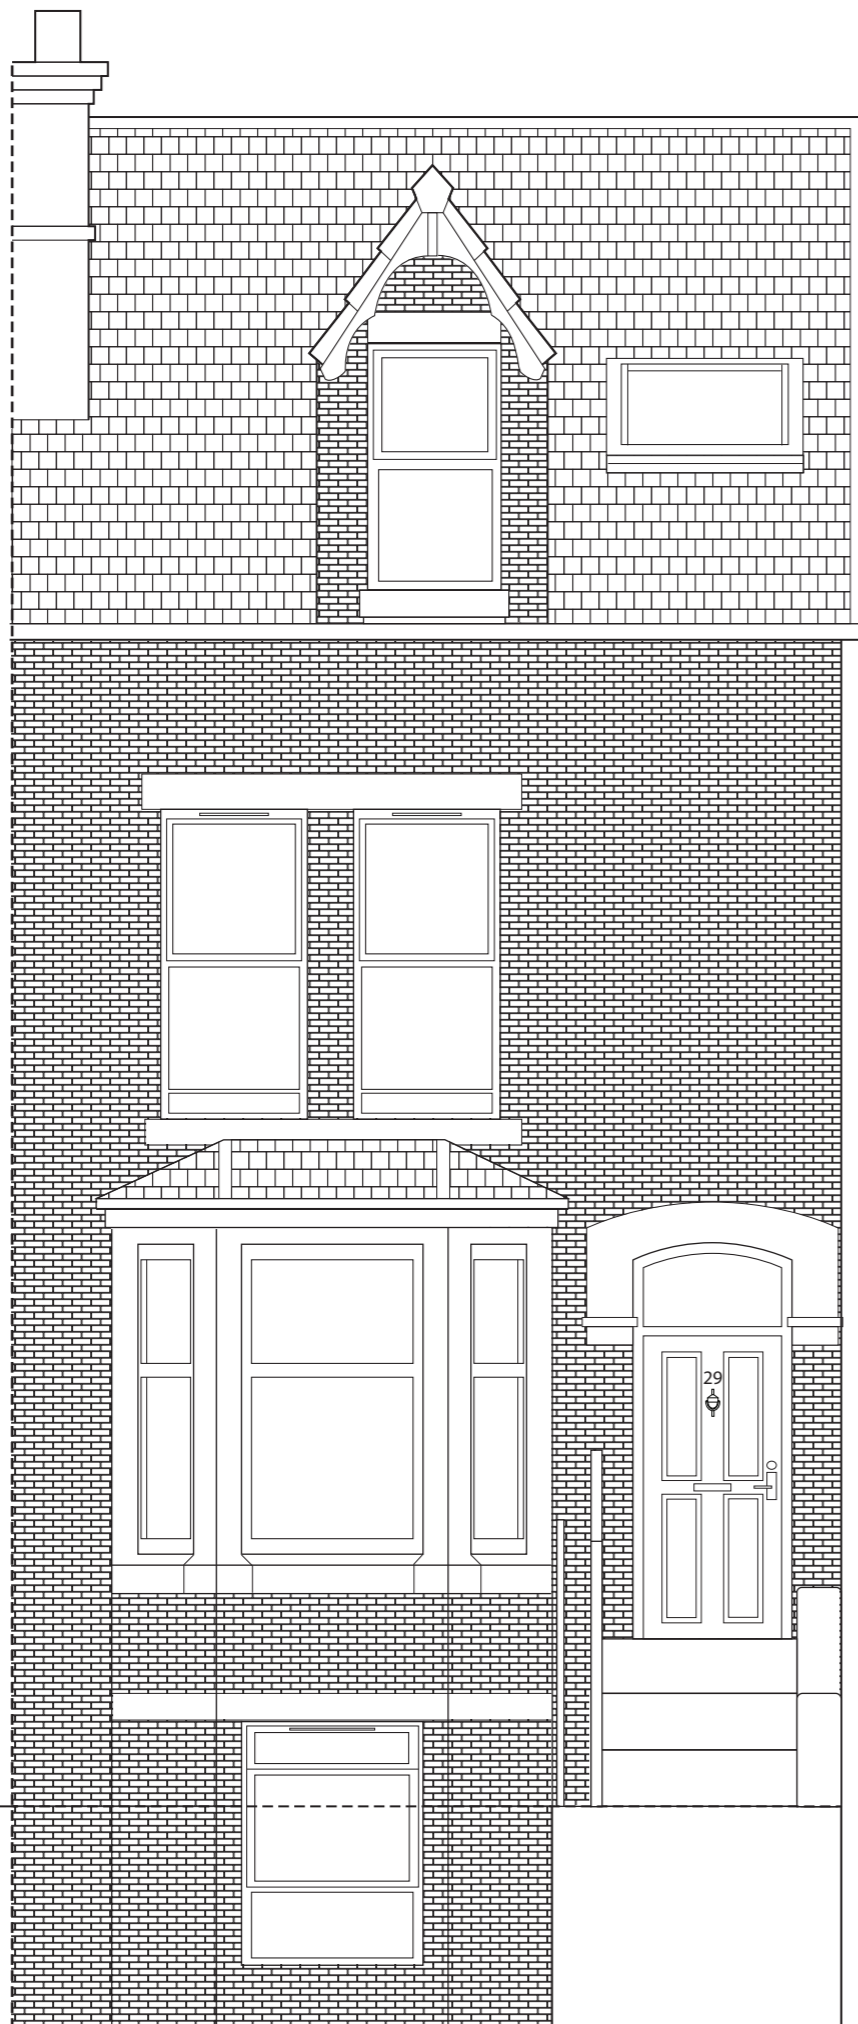

29 Brudenell Mount
Existing Elevations

Leeds Property Group
224 Burley Road
Leeds, LS4 2EU
Tel: 0113 3680000

Project:
29 Brudenell Mount, Leeds LS6 1HT

Title:
Existing Elevations

Scale:
1:50 @A3

Drawn by: JG