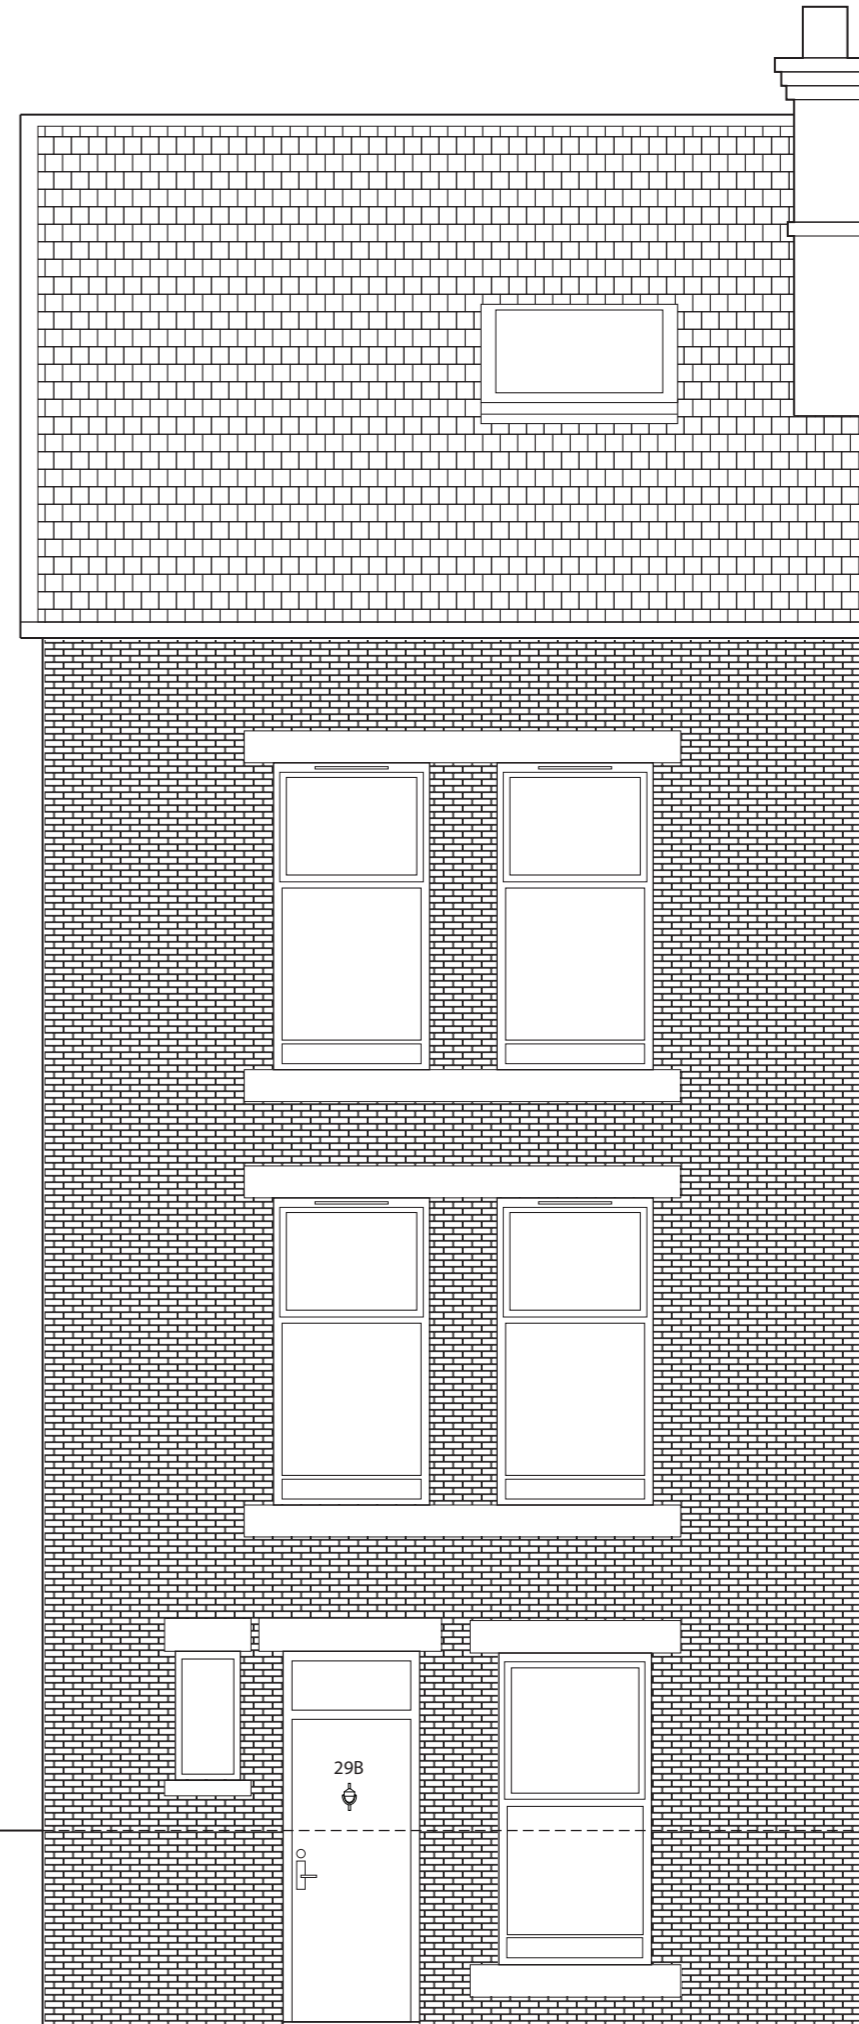

29 Brudenell Mount
Existing Elevations

Leeds Property Group
224 Burley Road
Leeds, LS4 2EU
Tel: 0113 3680000

Project:
29 Brudenell Mount, Leeds LS6 1HT

Title:
Existing Elevations

Scale:
1:50 @A3

Drawn by: JG