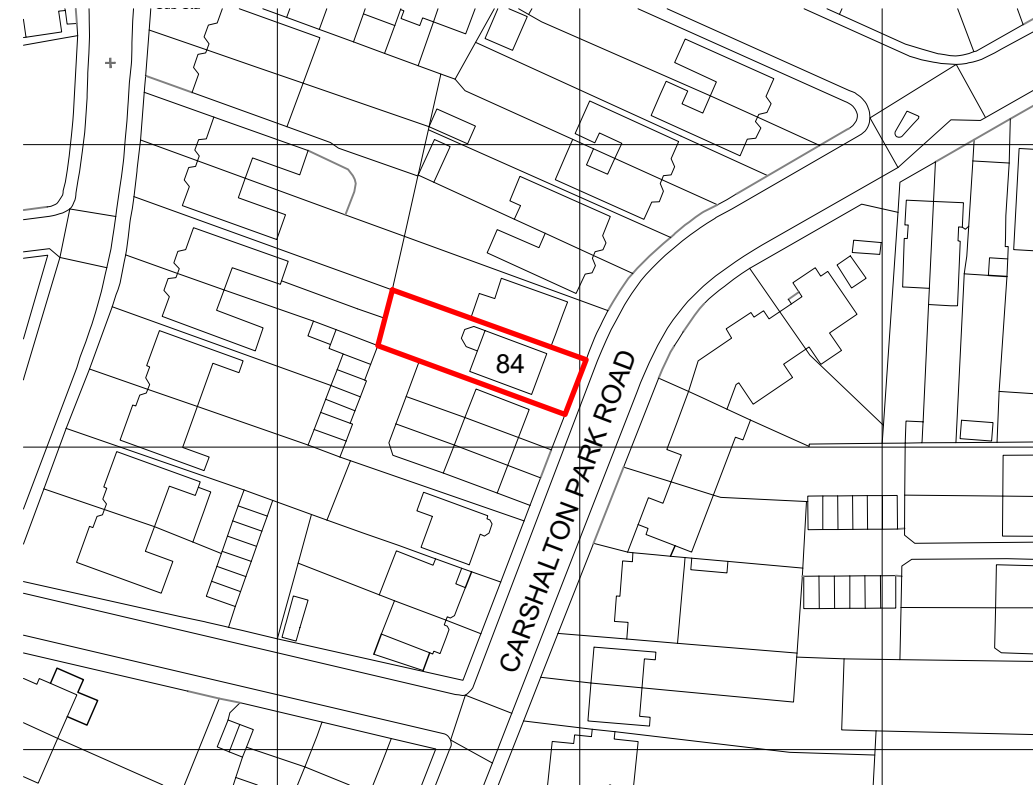

CARSHALTON PARK ROAD

OS PLAN 1:1250 @ A3

SITE PLAN 1:200 @ A3

client.
MR P KELLY

project.
84 CARSHALTON PARK ROAD
SM5 3SW
drawing title.
SITE AND LOCATION PLAN
AS EXISTING

project number.

029

scale. at.
VAR A3

drawing status.
PLANNING

drawing number.

P 001

date author.
15:09:23 AG

revision.

checked.

A R Gibbons Ltd
72 Mitcham Park, Mitcham, Surrey.
CR4 4EJ tel 07984400332
E: tony@argibbons.co.uk
www.argibbons.co.uk