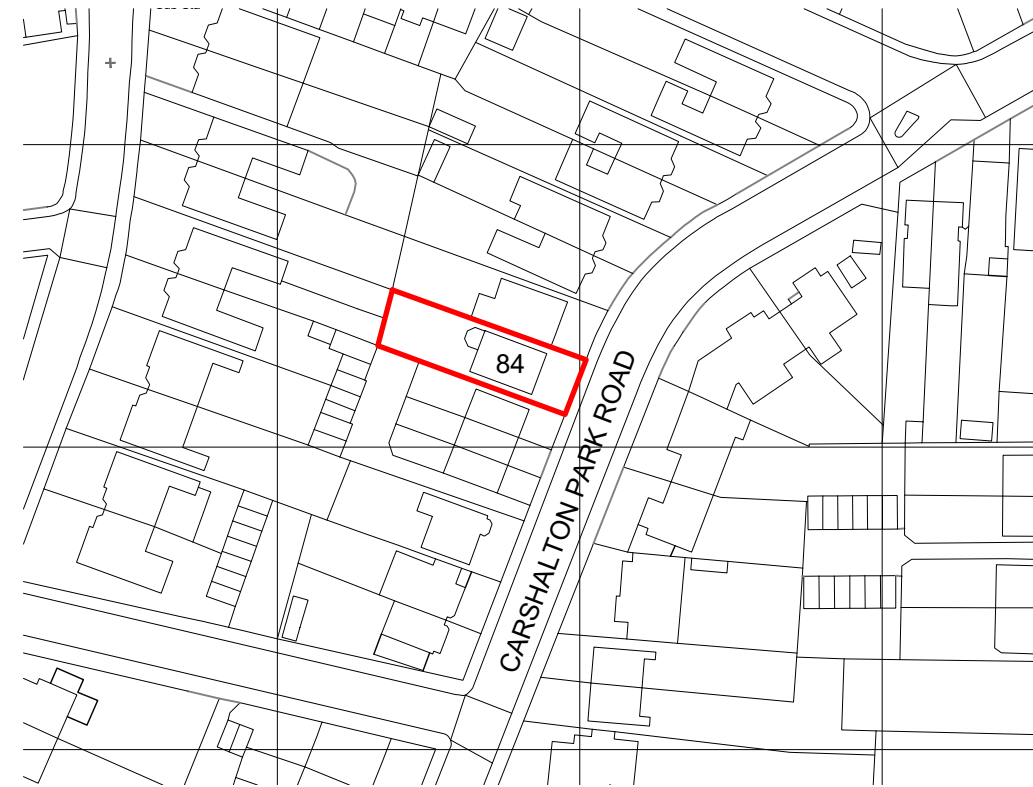

CARSHALTON PARK ROAD

OS PLAN 1:1250 @ A3

SITE PLAN 1:200 @ A3

client.
MR P KELLY

project.
84 CARSHALTON PARK ROAD
SM5 3SW

drawing title.
SITE AND LOCATION PLAN
AS PROPOSED

project number.

029

scale. at.
VAR A3

drawing status.
PLANNING

drawing number.

P 101

date author.
15:09:23 AG

revision.

checked.

A R Gibbons Ltd
72 Mitcham Park, Mitcham, Surrey.
CR4 4EJ tel 07984400332
E: tony@argibbons.co.uk
www.argibbons.co.uk