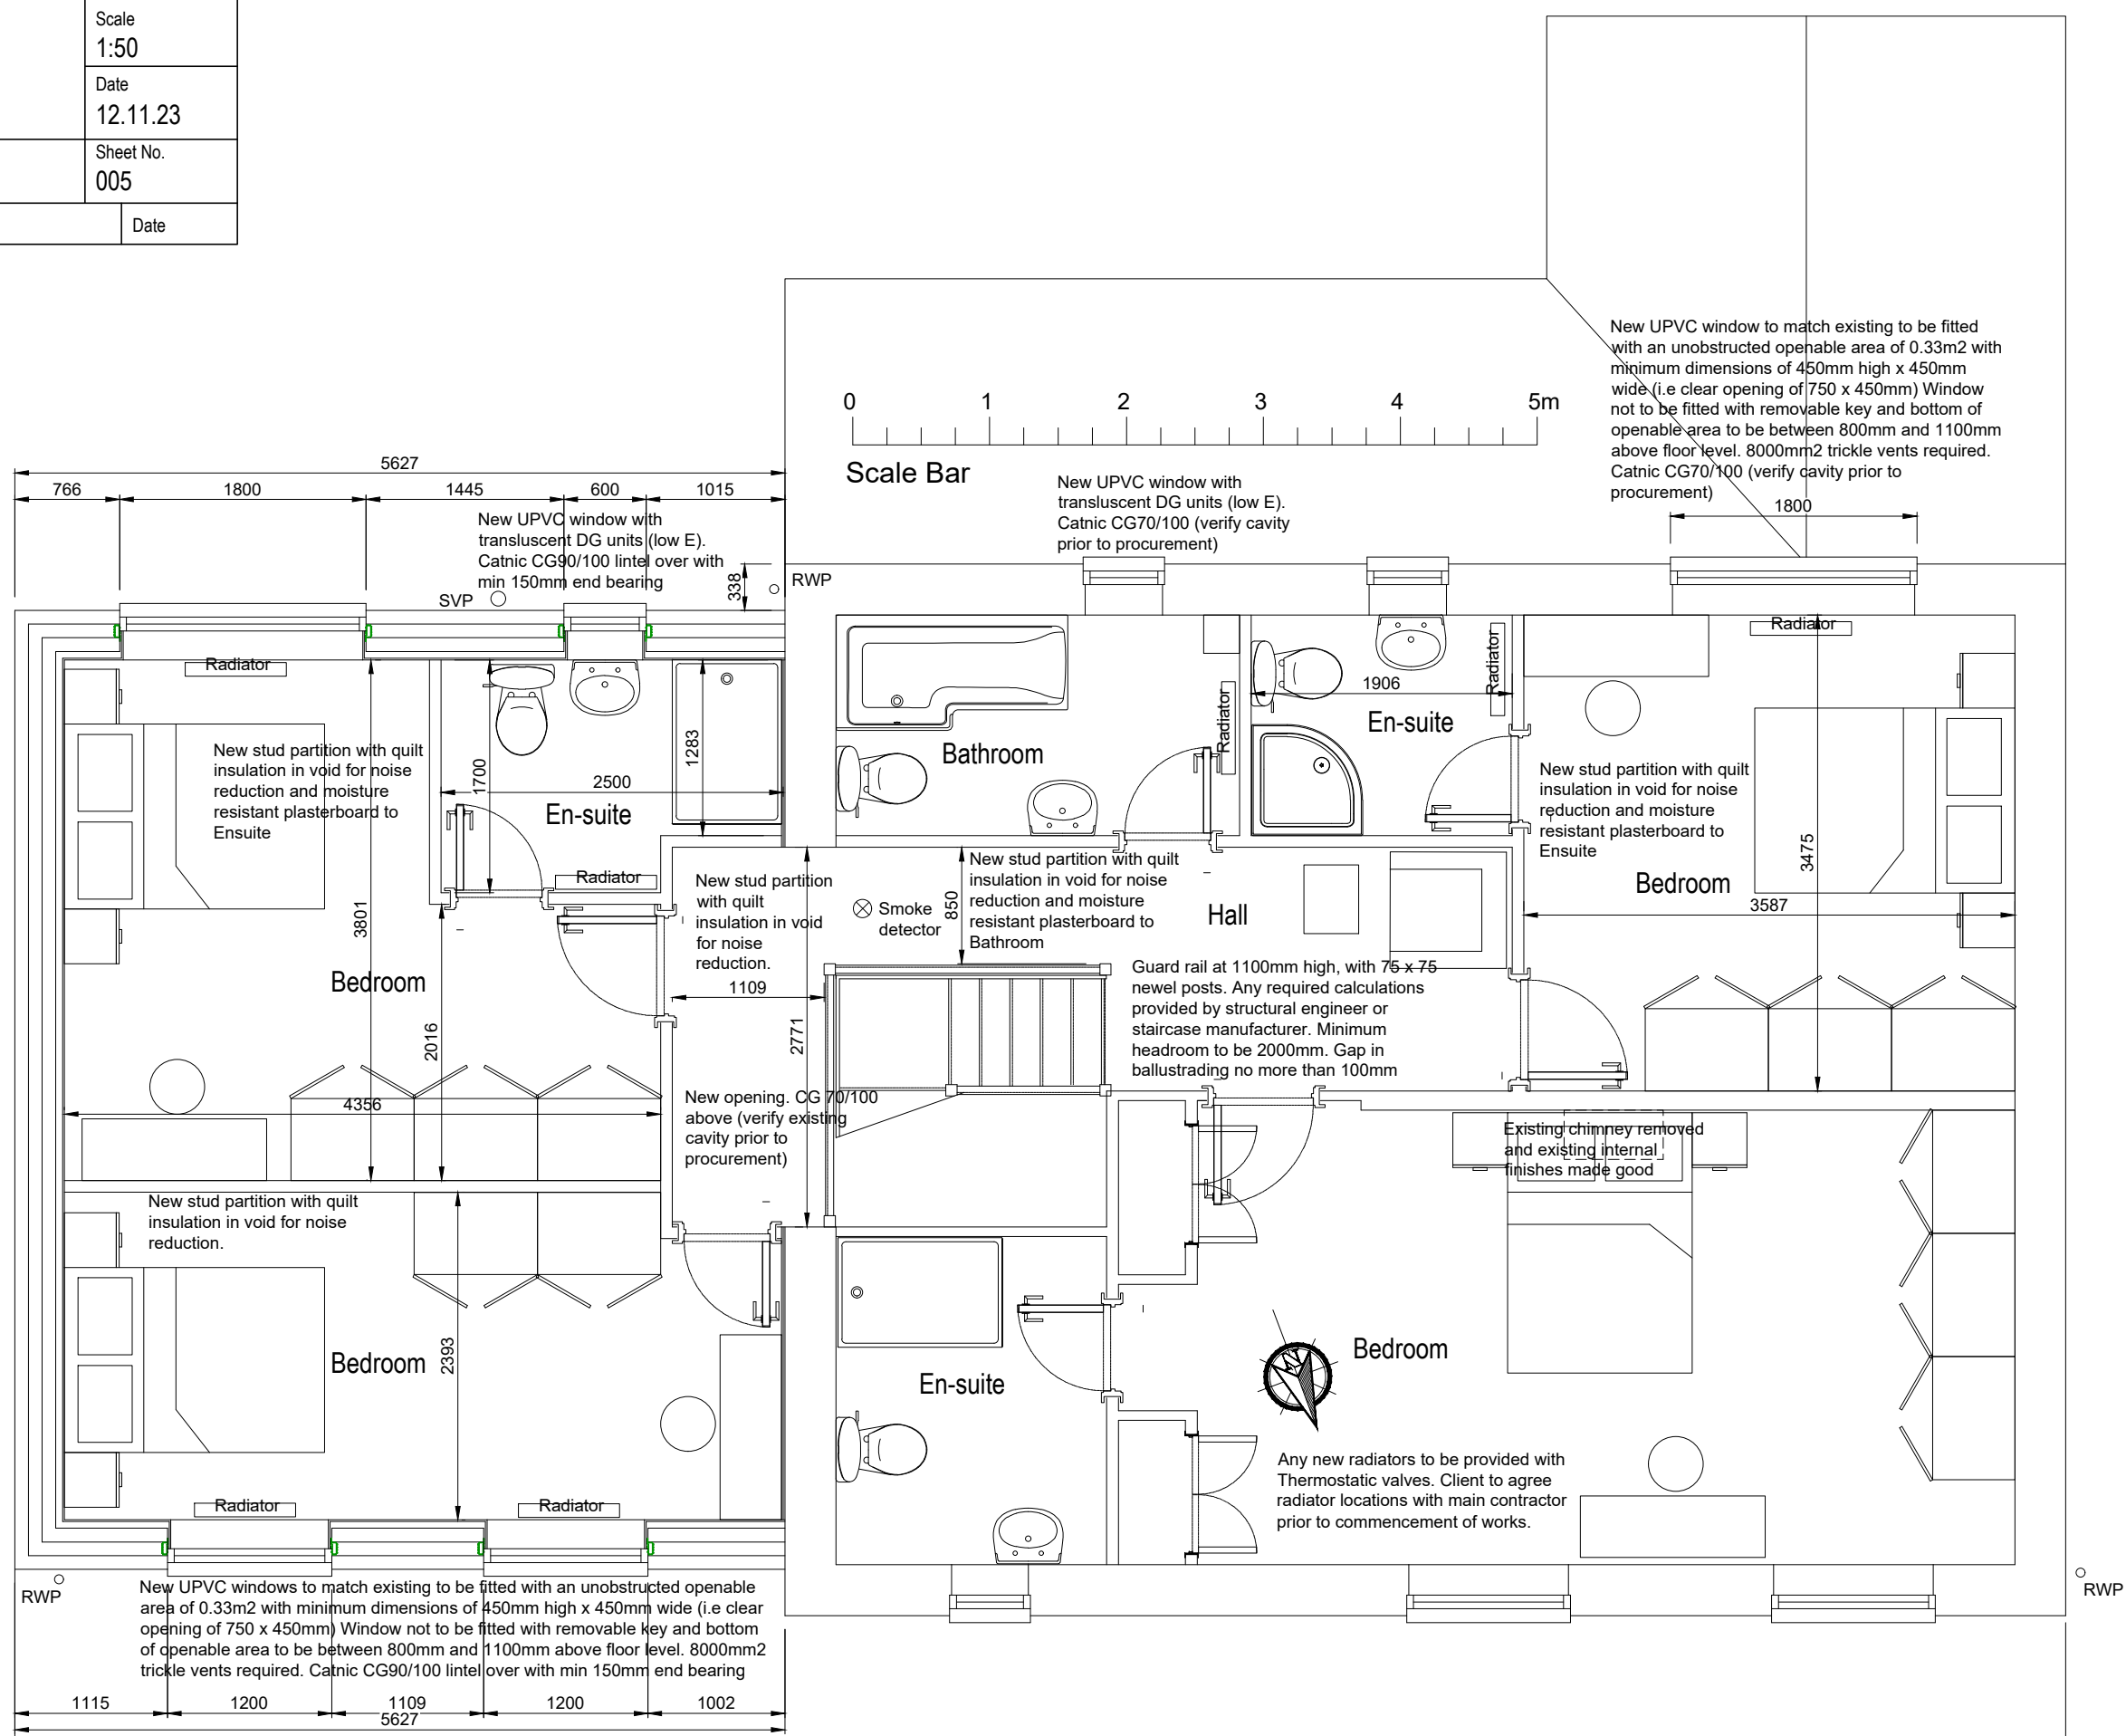

Proposed alterations to 5 Well Ridge Park Whitley Bay NE25 9PQ		Scale 1:50
Title Proposed First Floor Plan		Date 12.11.23
Rev.		Sheet No. 005
Revision Note		Date

**PROPOSED FIRST FLOOR PLAN**