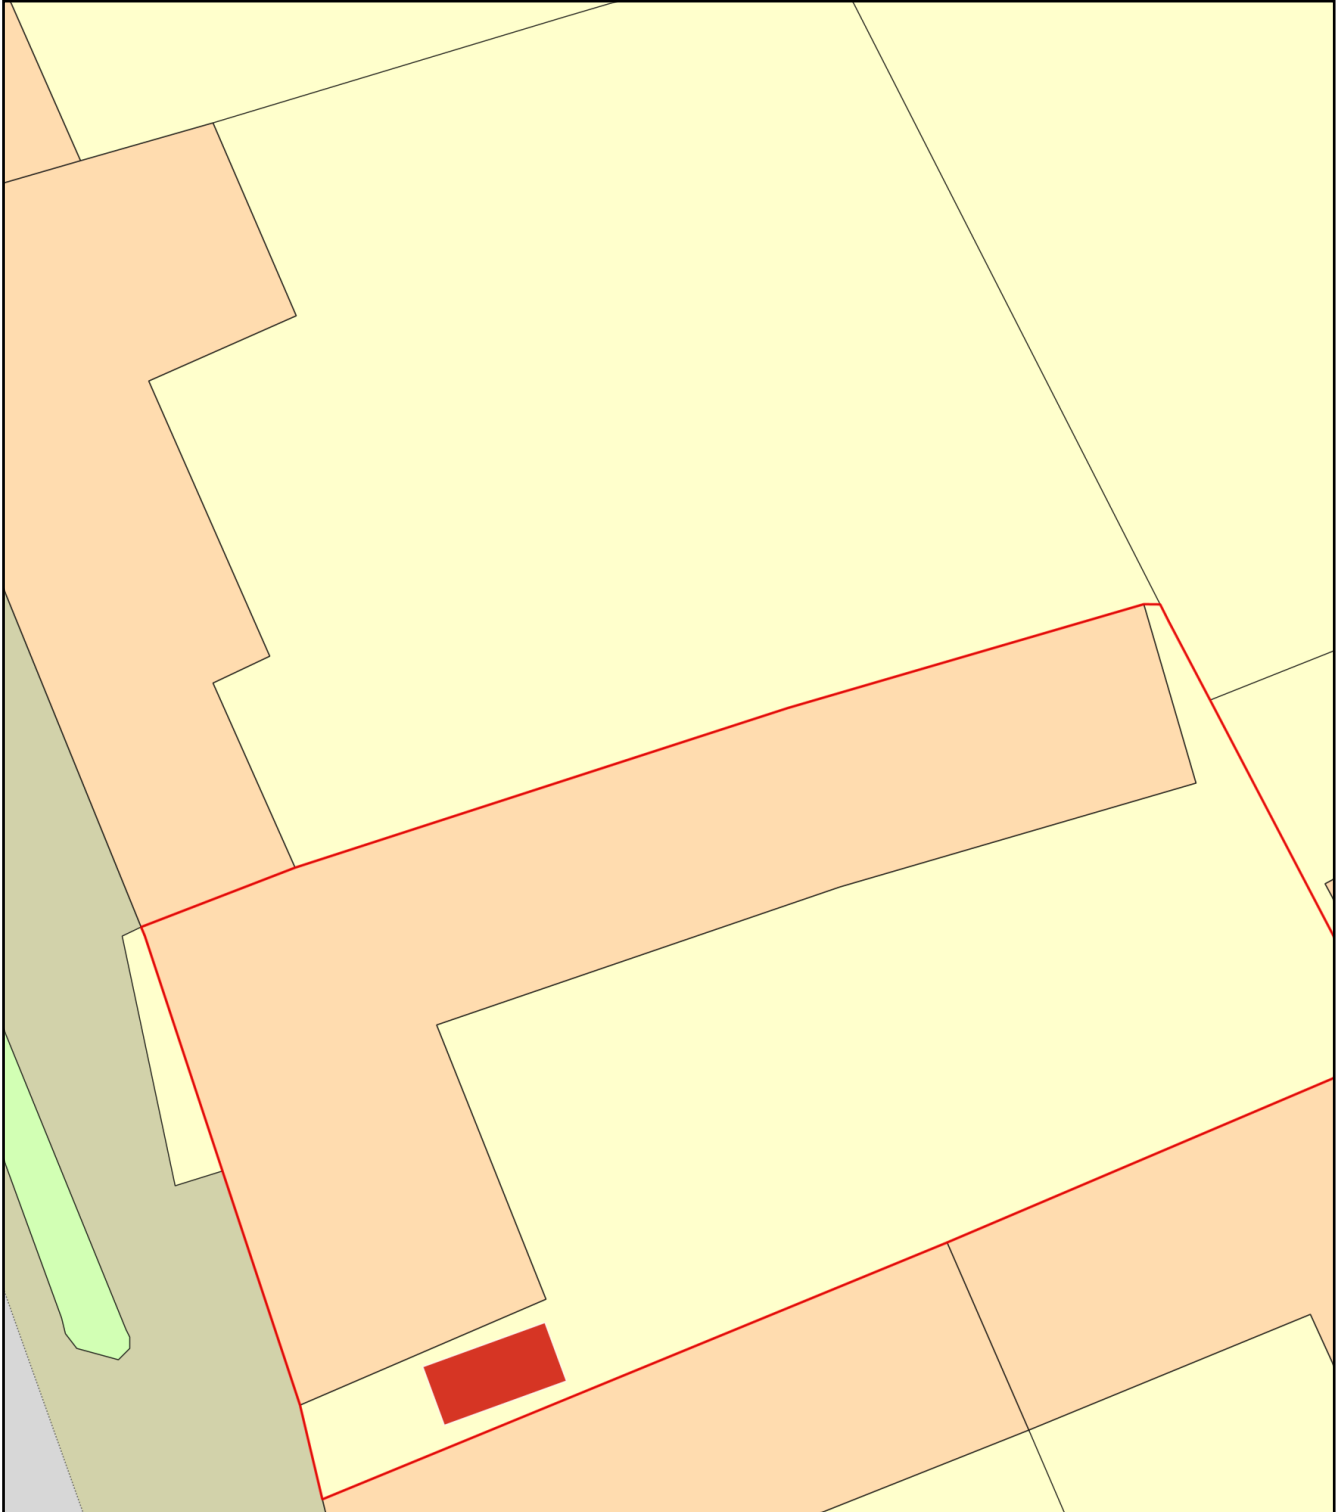

Bicycle shelter

Plan Produced for: Ben Fell

Date Produced: 14 Oct 2023

Plan Reference Number: TQRQM23287143823114

Scale: 1:200 @ A4