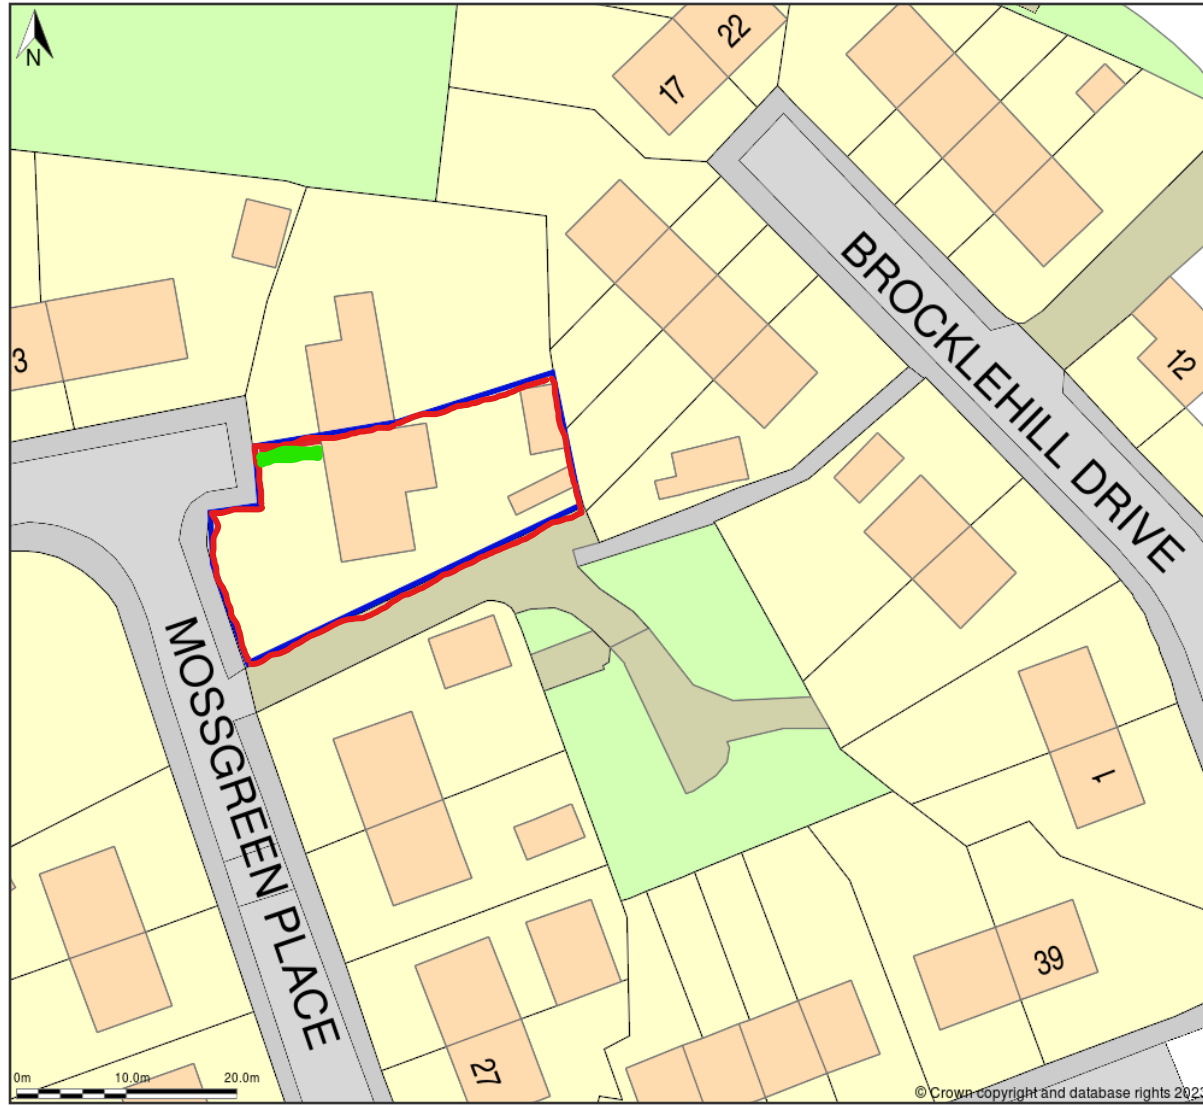

19, Mossgreen Place, Mossblown, South Ayrshire, KA6 5DU

 Proposed Fence

boundary.

Produced on 10th Dec 2023 from the Ordnance Survey National Geographic Database and incorporating surveyed revision available at this date. Reproduction in whole or part is prohibited without the prior permission of Ordnance Survey. © Crown copyright 2023. Supplied by mapserve.co.uk a licensed Ordnance Survey partner (100053143). Unique plan reference: #00866188-BB4FB4.