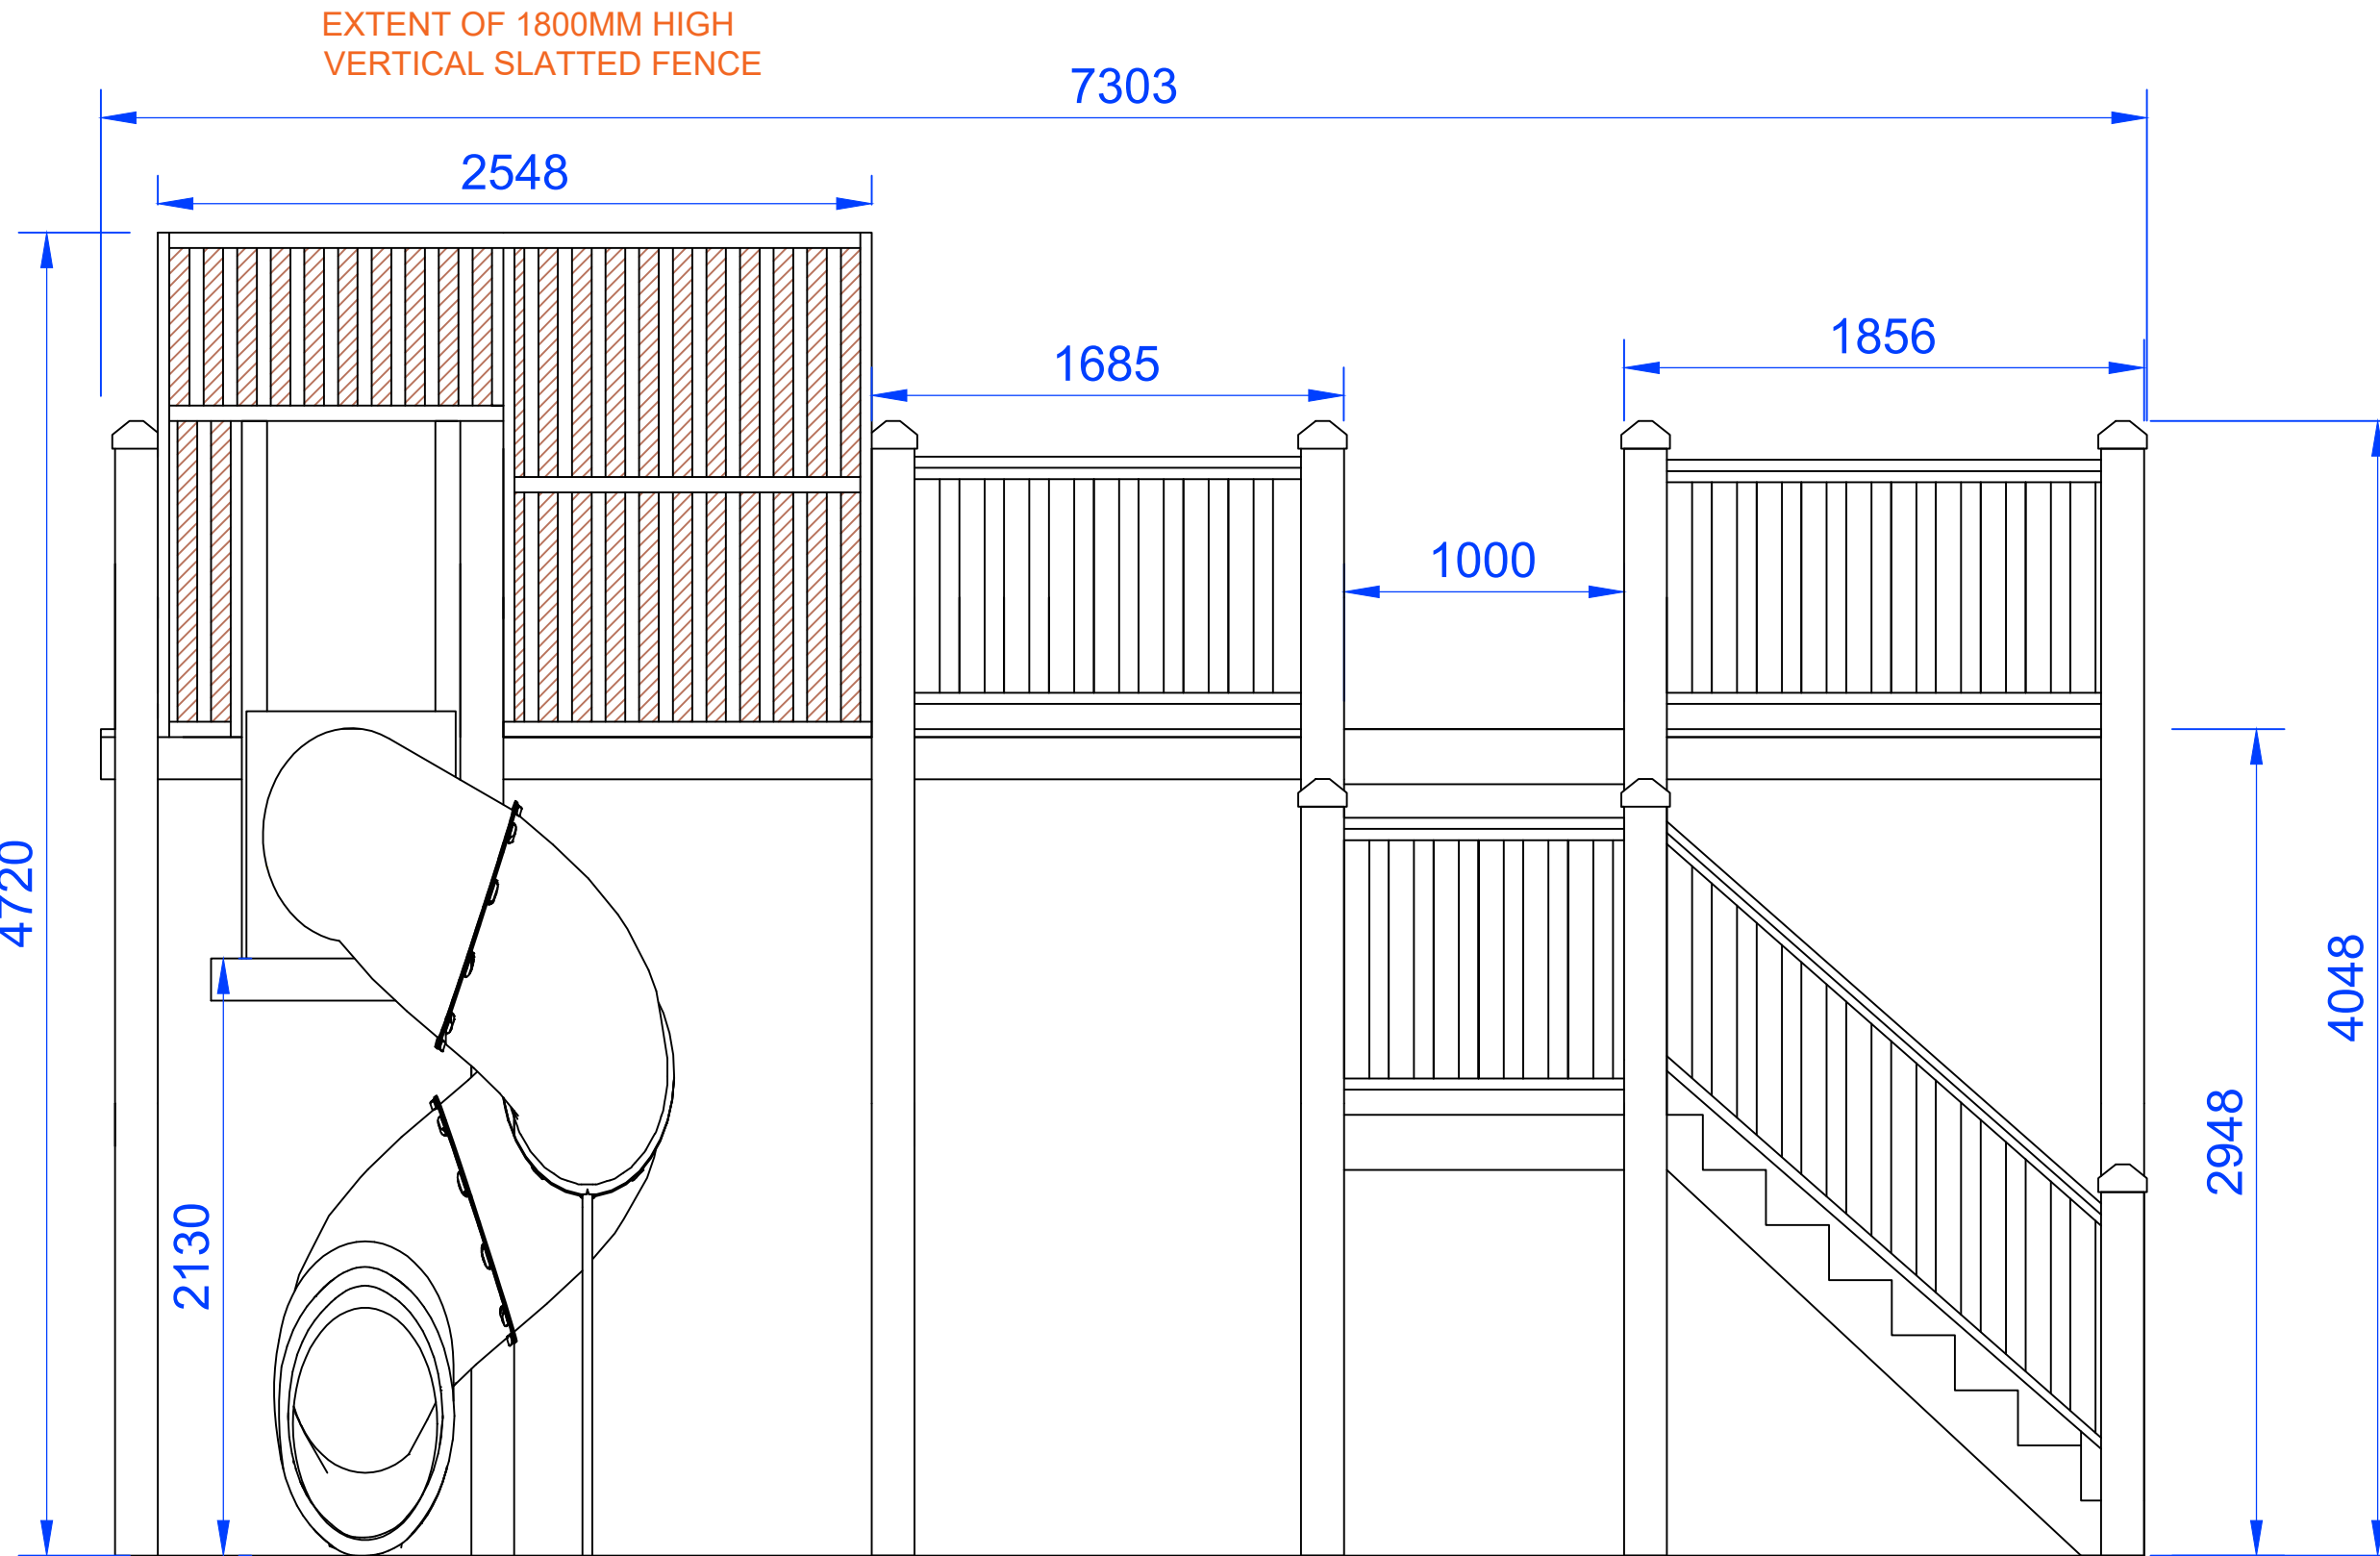

WEST ELEVATION

DIMENSIONS IN MILLIMETERS UNLESS NOTED OTHERWISE DO NOT SCALE

APPROVAL STATUS

A	NO COMMENTS
B	APPROVED WITH COMMENTS
C	NOT APPROVED, REVISE AND RESUBMIT

NOTES.

FURTHER INFORMATION RELEVANT TO FINISHES ETC.

A. -

REV	DESCRIPTION	BY	DATE
-	-	-	-

DRAWING STATUS: **-PRELIMINARY**

CHARACTER
BESPOKE JOINERY SOLUTIONS

Waverley House, 16 Lawson St, Kilmarnock
KA1 3JP
Tel: 01563 531411
Email: post@characterjoinery.co.uk
Website: www.characterjoinery.co.uk

Client: - Dalgleish
Project: - Zip Slide platform
- /staircase
- WEST ELEVATION

Drawn By: -CD	Drawing No: C7310-02
Date: 18/10/23	Scale: - @A3