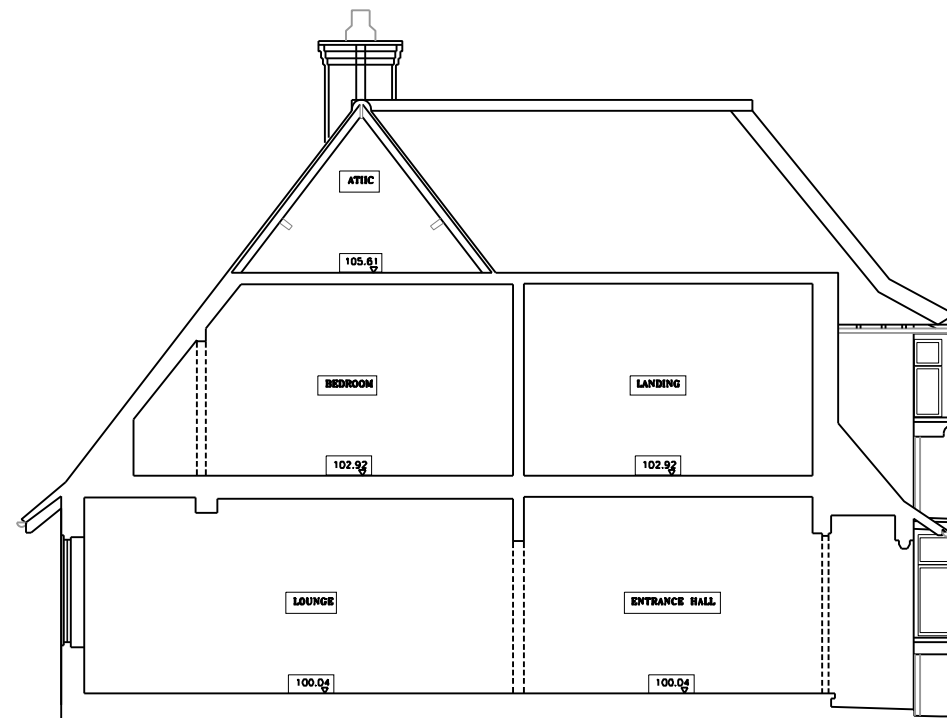

EXISTING SECTION

JLArchitecture

Email: James@jlarchitecture.co.uk

Tel: 07763850450

Web: www.jlarchitecture.co.uk

PROJECT
PROPOSED NEW BUILD

ADDRESS
93 HEMPSTEAD ROAD
WATFORD
WD17 3HE

DRAWING

EXISTING SECTION

SCALE

1:50 on A3

DRAWN BY	DRWG NOS.	REV
JL	106	-