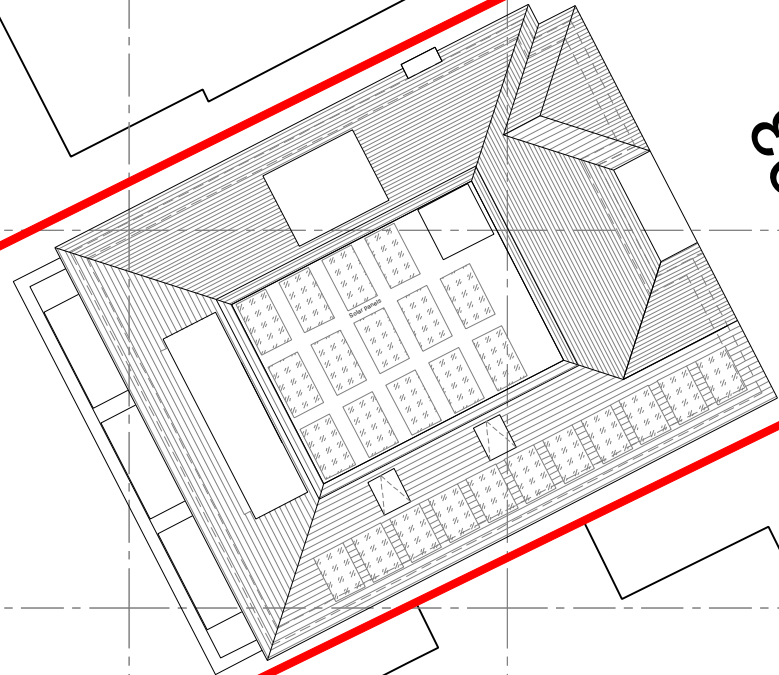

HEMPSTEAD ROAD

59

39

19

JLArchitecture

Email: James@jlarchitecture.co.uk

Tel: 07763850450

Web: www.jlarchitecture.co.uk

PROJECT
PROPOSED NEW BUILD

ADDRESS

93 HEMPSTEAD ROAD
WATFORD
WD17 3HE

DRAWING

PROPOSED BLOCK PLAN

SCALE

1:200 on A3

DRAWN BY

JL

DRWG NOS.

98

REV

-