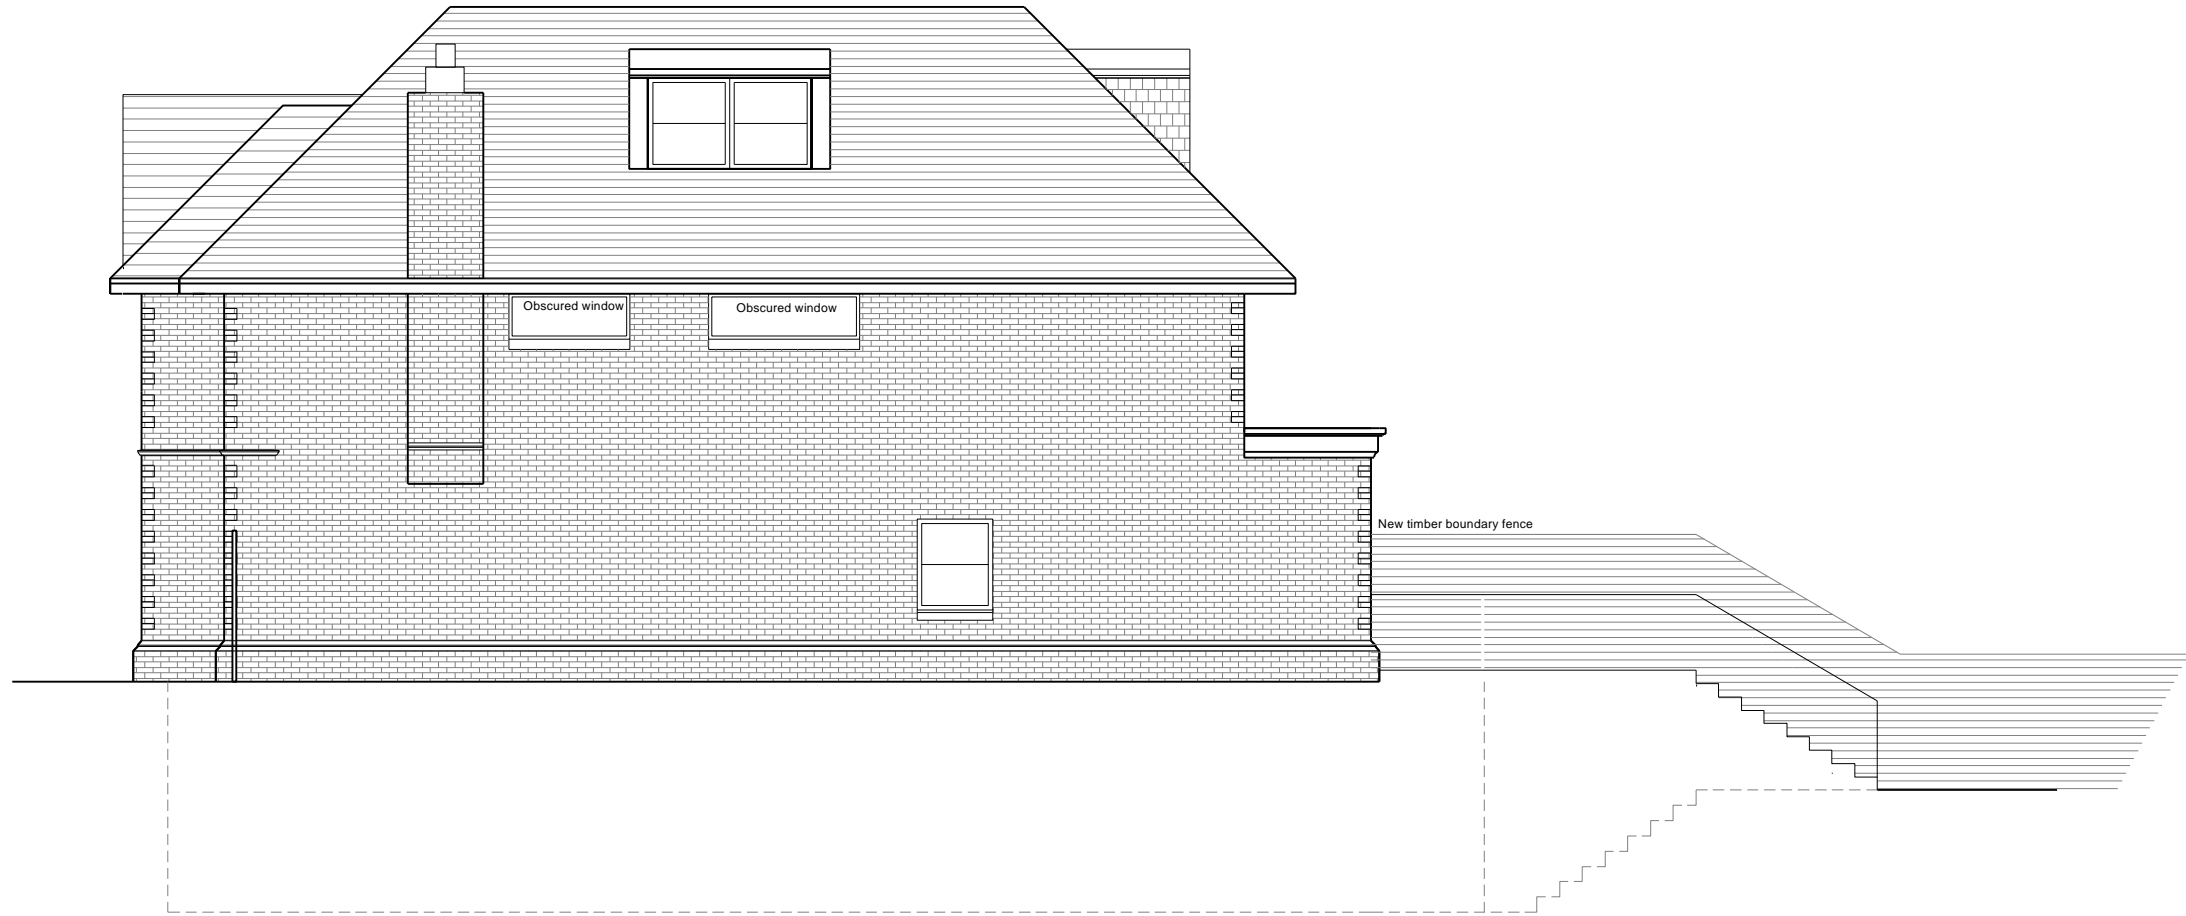

PROPOSED SIDE ELEVATION

PROPOSED SIDE ELEVATION

JLArchitecture

Email: James@jlarchitecture.co.uk

Tel: 07763850450

Web: www.jlarchitecture.co.uk

PROJECT
PROPOSED NEW BUILD

ADDRESS

93 HEMPSTEAD ROAD
WATFORD
WD17 3HE

DRAWING

PROPOSED SIDE ELEVATIONS

SCALE

1:100 on A3

DRAWN BY	DRWG NOS.	REV
JL	206	-