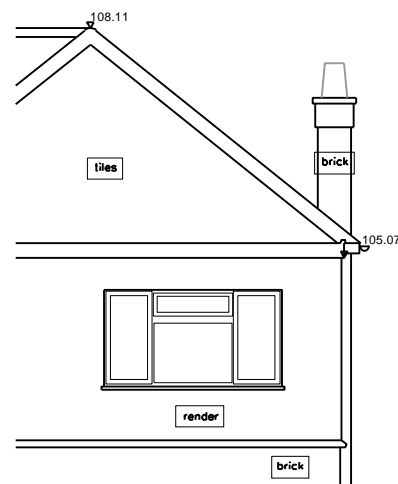

Datum 98.00m

PROPOSED FRONT ELEVATION

PROPOSED REAR ELEVATION

JLArchitecture

Email: James@jlarchitecture.co.uk
Tel: 07763850450
Web: www.jlarchitecture.co.uk

PROJECT
PROPOSED NEW BUILD

ADDRESS

93 HEMPSTEAD ROAD
WATFORD
WD17 3HE

DRAWING

PROPOSED FRONT AND REAR ELEVATIONS

SCALE

1:100 on A3

DRAWN BY	DRWG NOS.	REV
JL	205	-