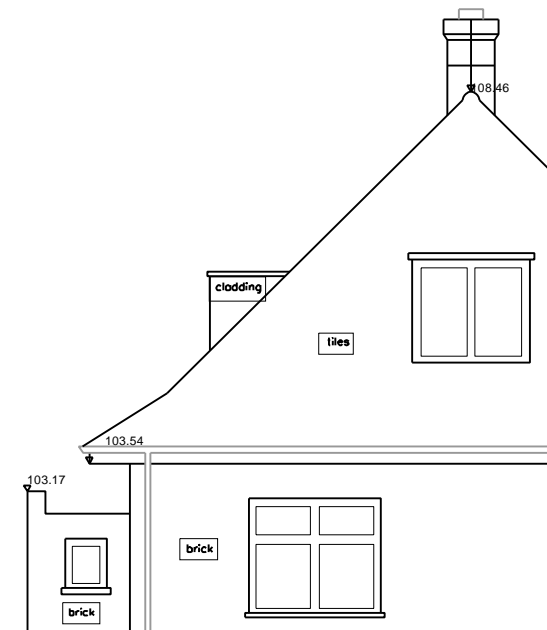

Datum 98.00m

PROPOSED FRONT ELEVATION

PROPOSED REAR ELEVATION

JLArchitecture

Email: James@jlarchitecture.co.uk
Tel: 07763850450
Web: www.jlarchitecture.co.uk

PROJECT
PROPOSED NEW BUILD

ADDRESS

93 HEMPSTEAD ROAD
WATFORD
WD17 3HE

DRAWING

PROPOSED FRONT AND REAR ELEVATIONS

SCALE

1:100 on A3

DRAWN BY	DRWG NOS.	REV
JL	205	-