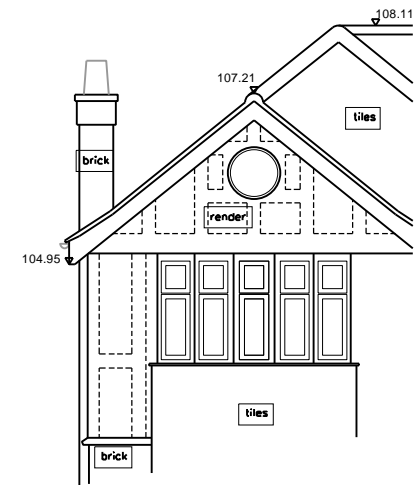

Datum 98.00m

PROPOSED FRONT ELEVATION

PROPOSED REAR ELEVATION

JLArchitecture

Email: James@jlarchitecture.co.uk
Tel: 07763850450
Web: www.jlarchitecture.co.uk

PROJECT
PROPOSED NEW BUILD

ADDRESS

93 HEMPSTEAD ROAD
WATFORD
WD17 3HE

DRAWING

PROPOSED FRONT AND REAR ELEVATIONS

SCALE

1:100 on A3

DRAWN BY	DRWG NOS.	REV
JL	205	-