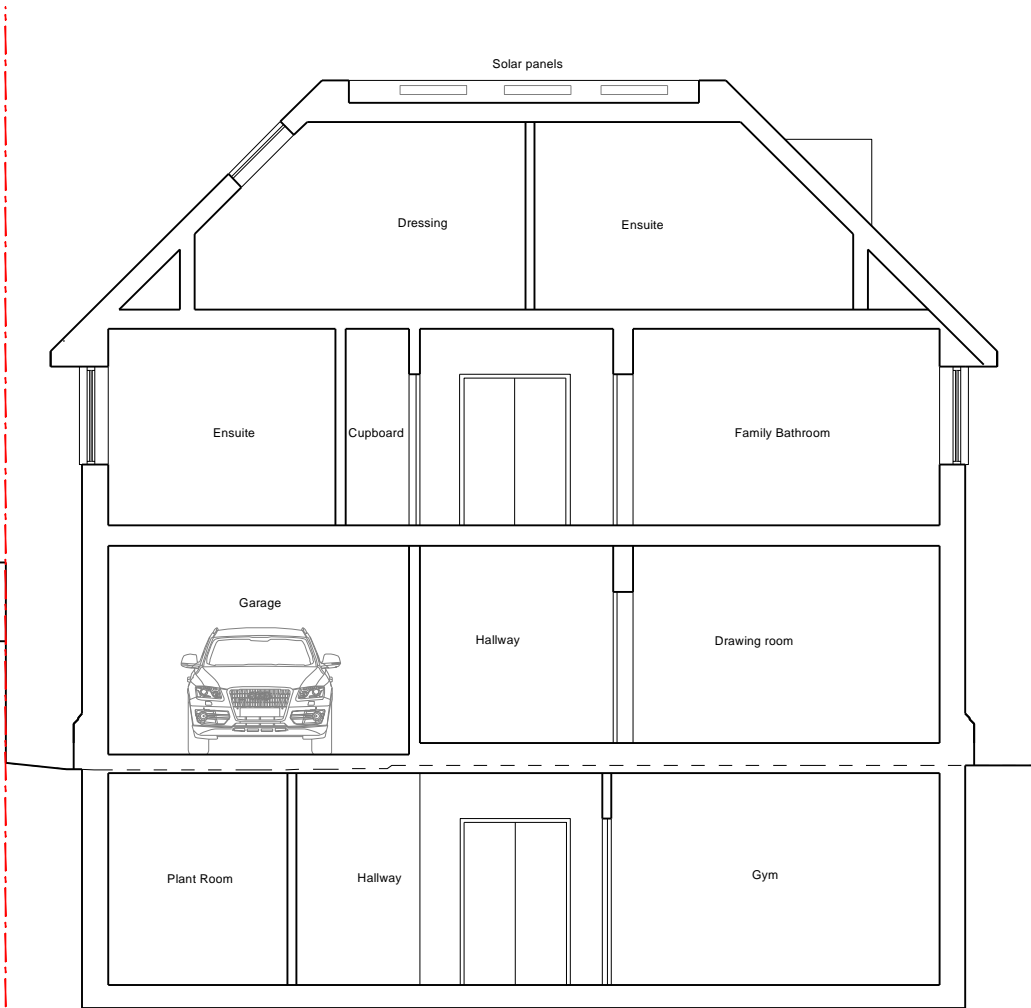

PROPOSED SECTION

PROPOSED FRONT SECTION

JLArchitecture

Email: James@jlarchitecture.co.uk
Tel: 07763850450
Web: www.jlarchitecture.co.uk

PROJECT
PROPOSED NEW BUILD

ADDRESS

93 HEMPSTEAD ROAD
WATFORD
WD17 3HE

DRAWING

PROPOSED SECTIONS

SCALE

1:100 on A3

DRAWN BY	DRWG NOS.	REV
JL	207	-