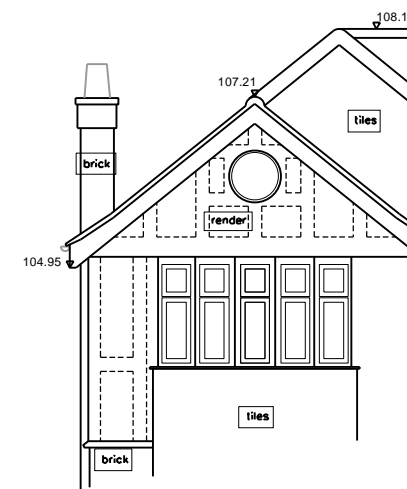

PROPOSED SECTION

PROPOSED FRONT SECTION

JLArchitecture

Email: James@jlarchitecture.co.uk
Tel: 07763850450
Web: www.jlarchitecture.co.uk

PROJECT
PROPOSED NEW BUILD

ADDRESS

93 HEMPSTEAD ROAD
WATFORD
WD17 3HE

DRAWING

PROPOSED SECTIONS

SCALE

1:100 on A3

DRAWN BY	DRWG NOS.	REV
JL	207	-