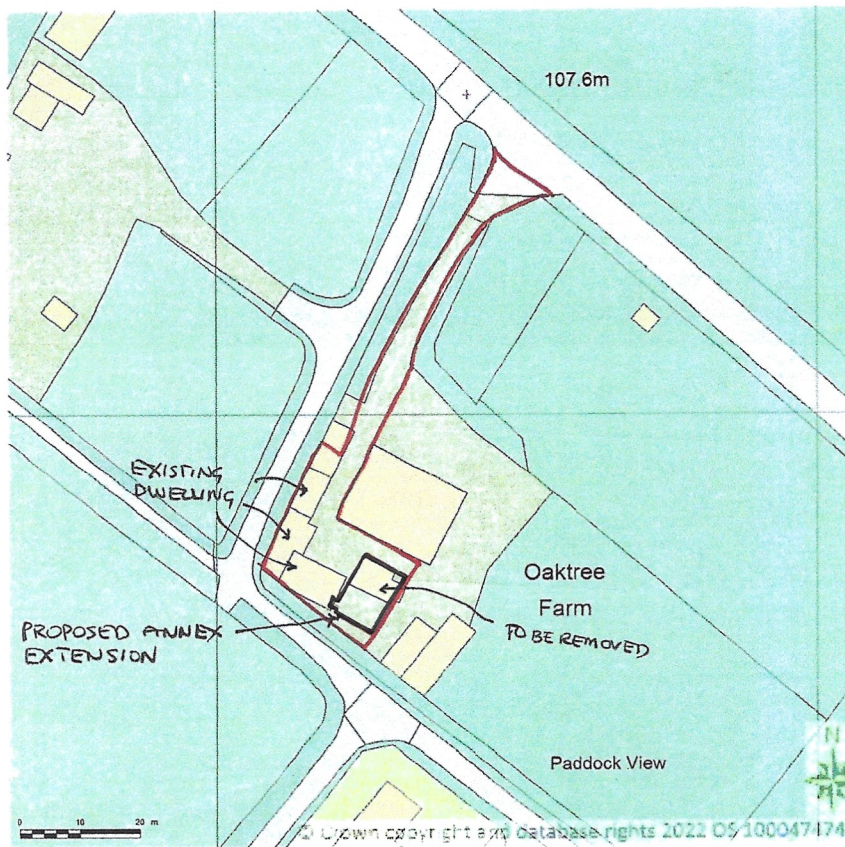

SITE LOCATION PLAN
AREA 2 HA
SCALE: 1:1250 on A4
CENTRE COORDINATES: 457036 , 162698

Supplied by Streetwise Maps Ltd
www.streetwise.net
Licence No: 100047474
15:54:26 13/10/2022

OAKTREE FARM RG7 4RN
PROPOSED RESIDENTIAL ANNEX
SITE LOCATION PLAN