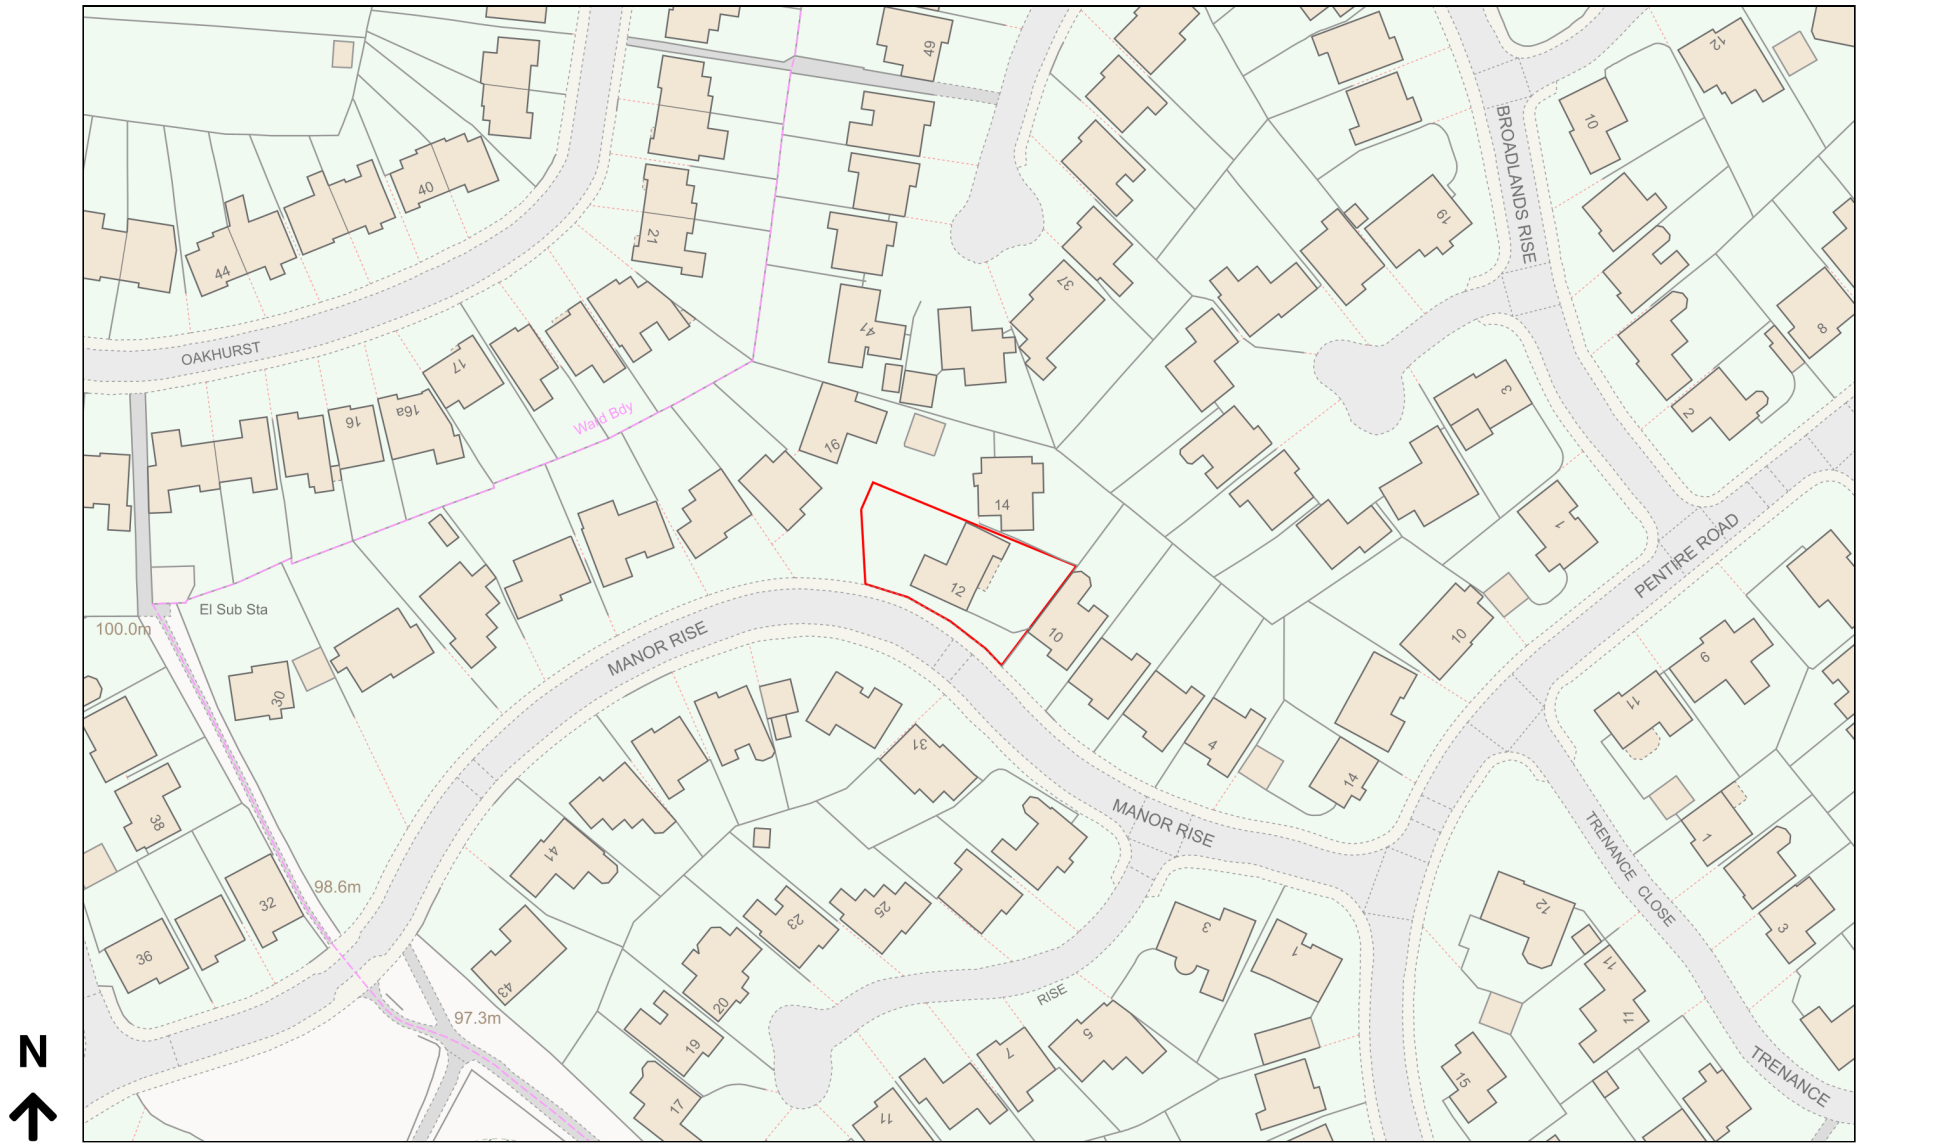

# Location Plan

Site Address: 12, Manor Rise, Lichfield, WS14 9SL

Date Produced: 13-Dec-2023

Scale: 1:1250 @A4

Planning Portal Reference: PP-12667043v1