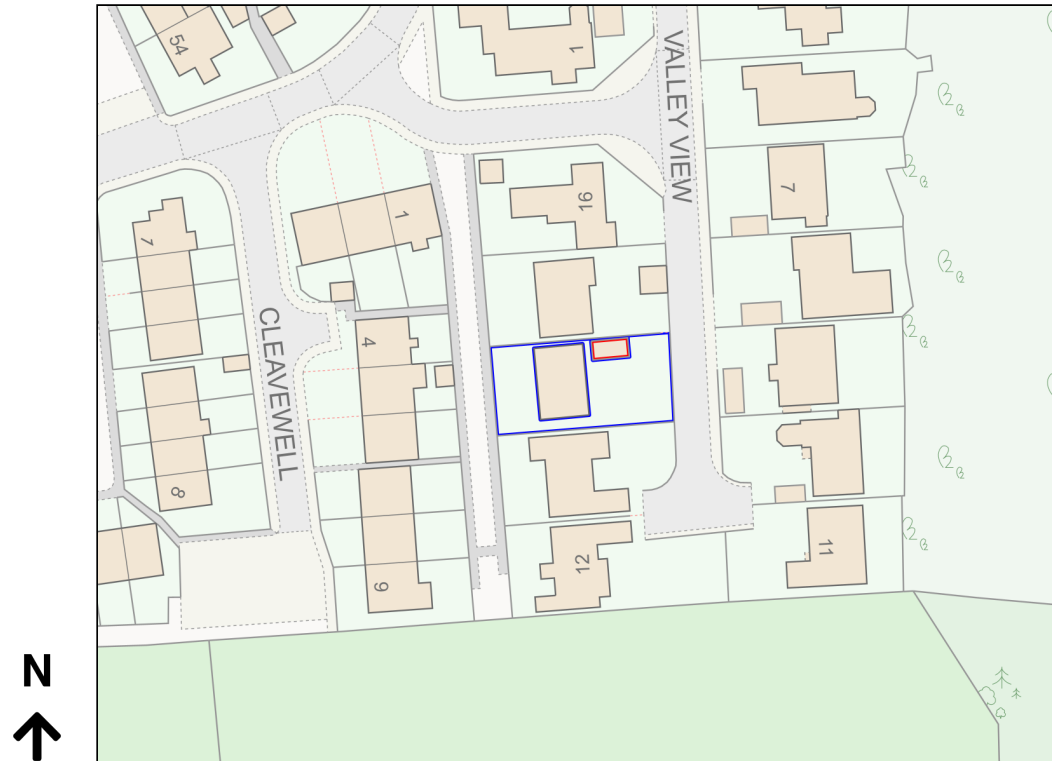

# Location Plan

Site Address: 14, Valley View, Wadebridge, PL27 7BT

Date Produced: 04-Dec-2023

Scale: 1:1250 @A4

Planning Portal Reference: PP-12551620v2