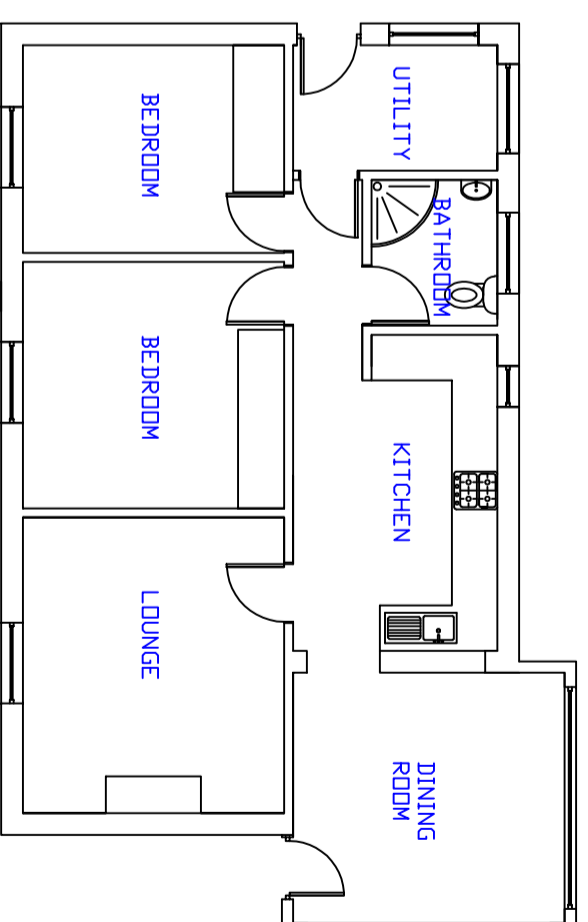

WEST ELEVATION

EAST ELEVATION

NORTH ELEVATION

SOUTH ELEVATION

Designed by	Checked by	Approved by - date	File name	Date	Scale
Paul Gendall Sowanna Farm, Curry Cross lanes, Helston, Cornwall TR12 7DX				01/04/23	1:100 (A3)
Title			The Meadow - Existing Floor Plan and Elevations		
Tel:01326 241048		Drawing No:		Edition	
Mob:07854 426170		EX003		Sheet	