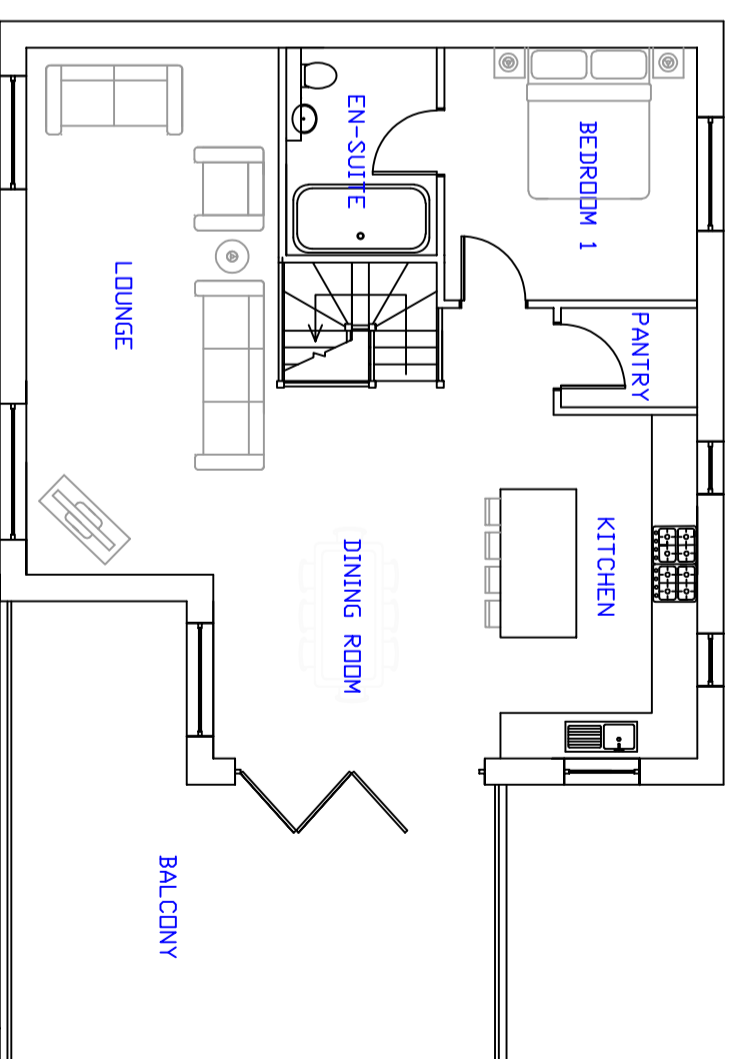

Ground Floor

First Floor

Designed by	Checked by	Approved by - date	File name	Date	Scale
Paul Gendall Sowanna Farm, Curry Cross lanes, Helston, Cornwall TR12 7DX				29/11/23	1:100 (A3)
Title			Edition		
The Meadow - Proposed Floor Plans			PR003		
Drawing No:			Sheet		
Tel:01326 241048 Mob:07854 426170					