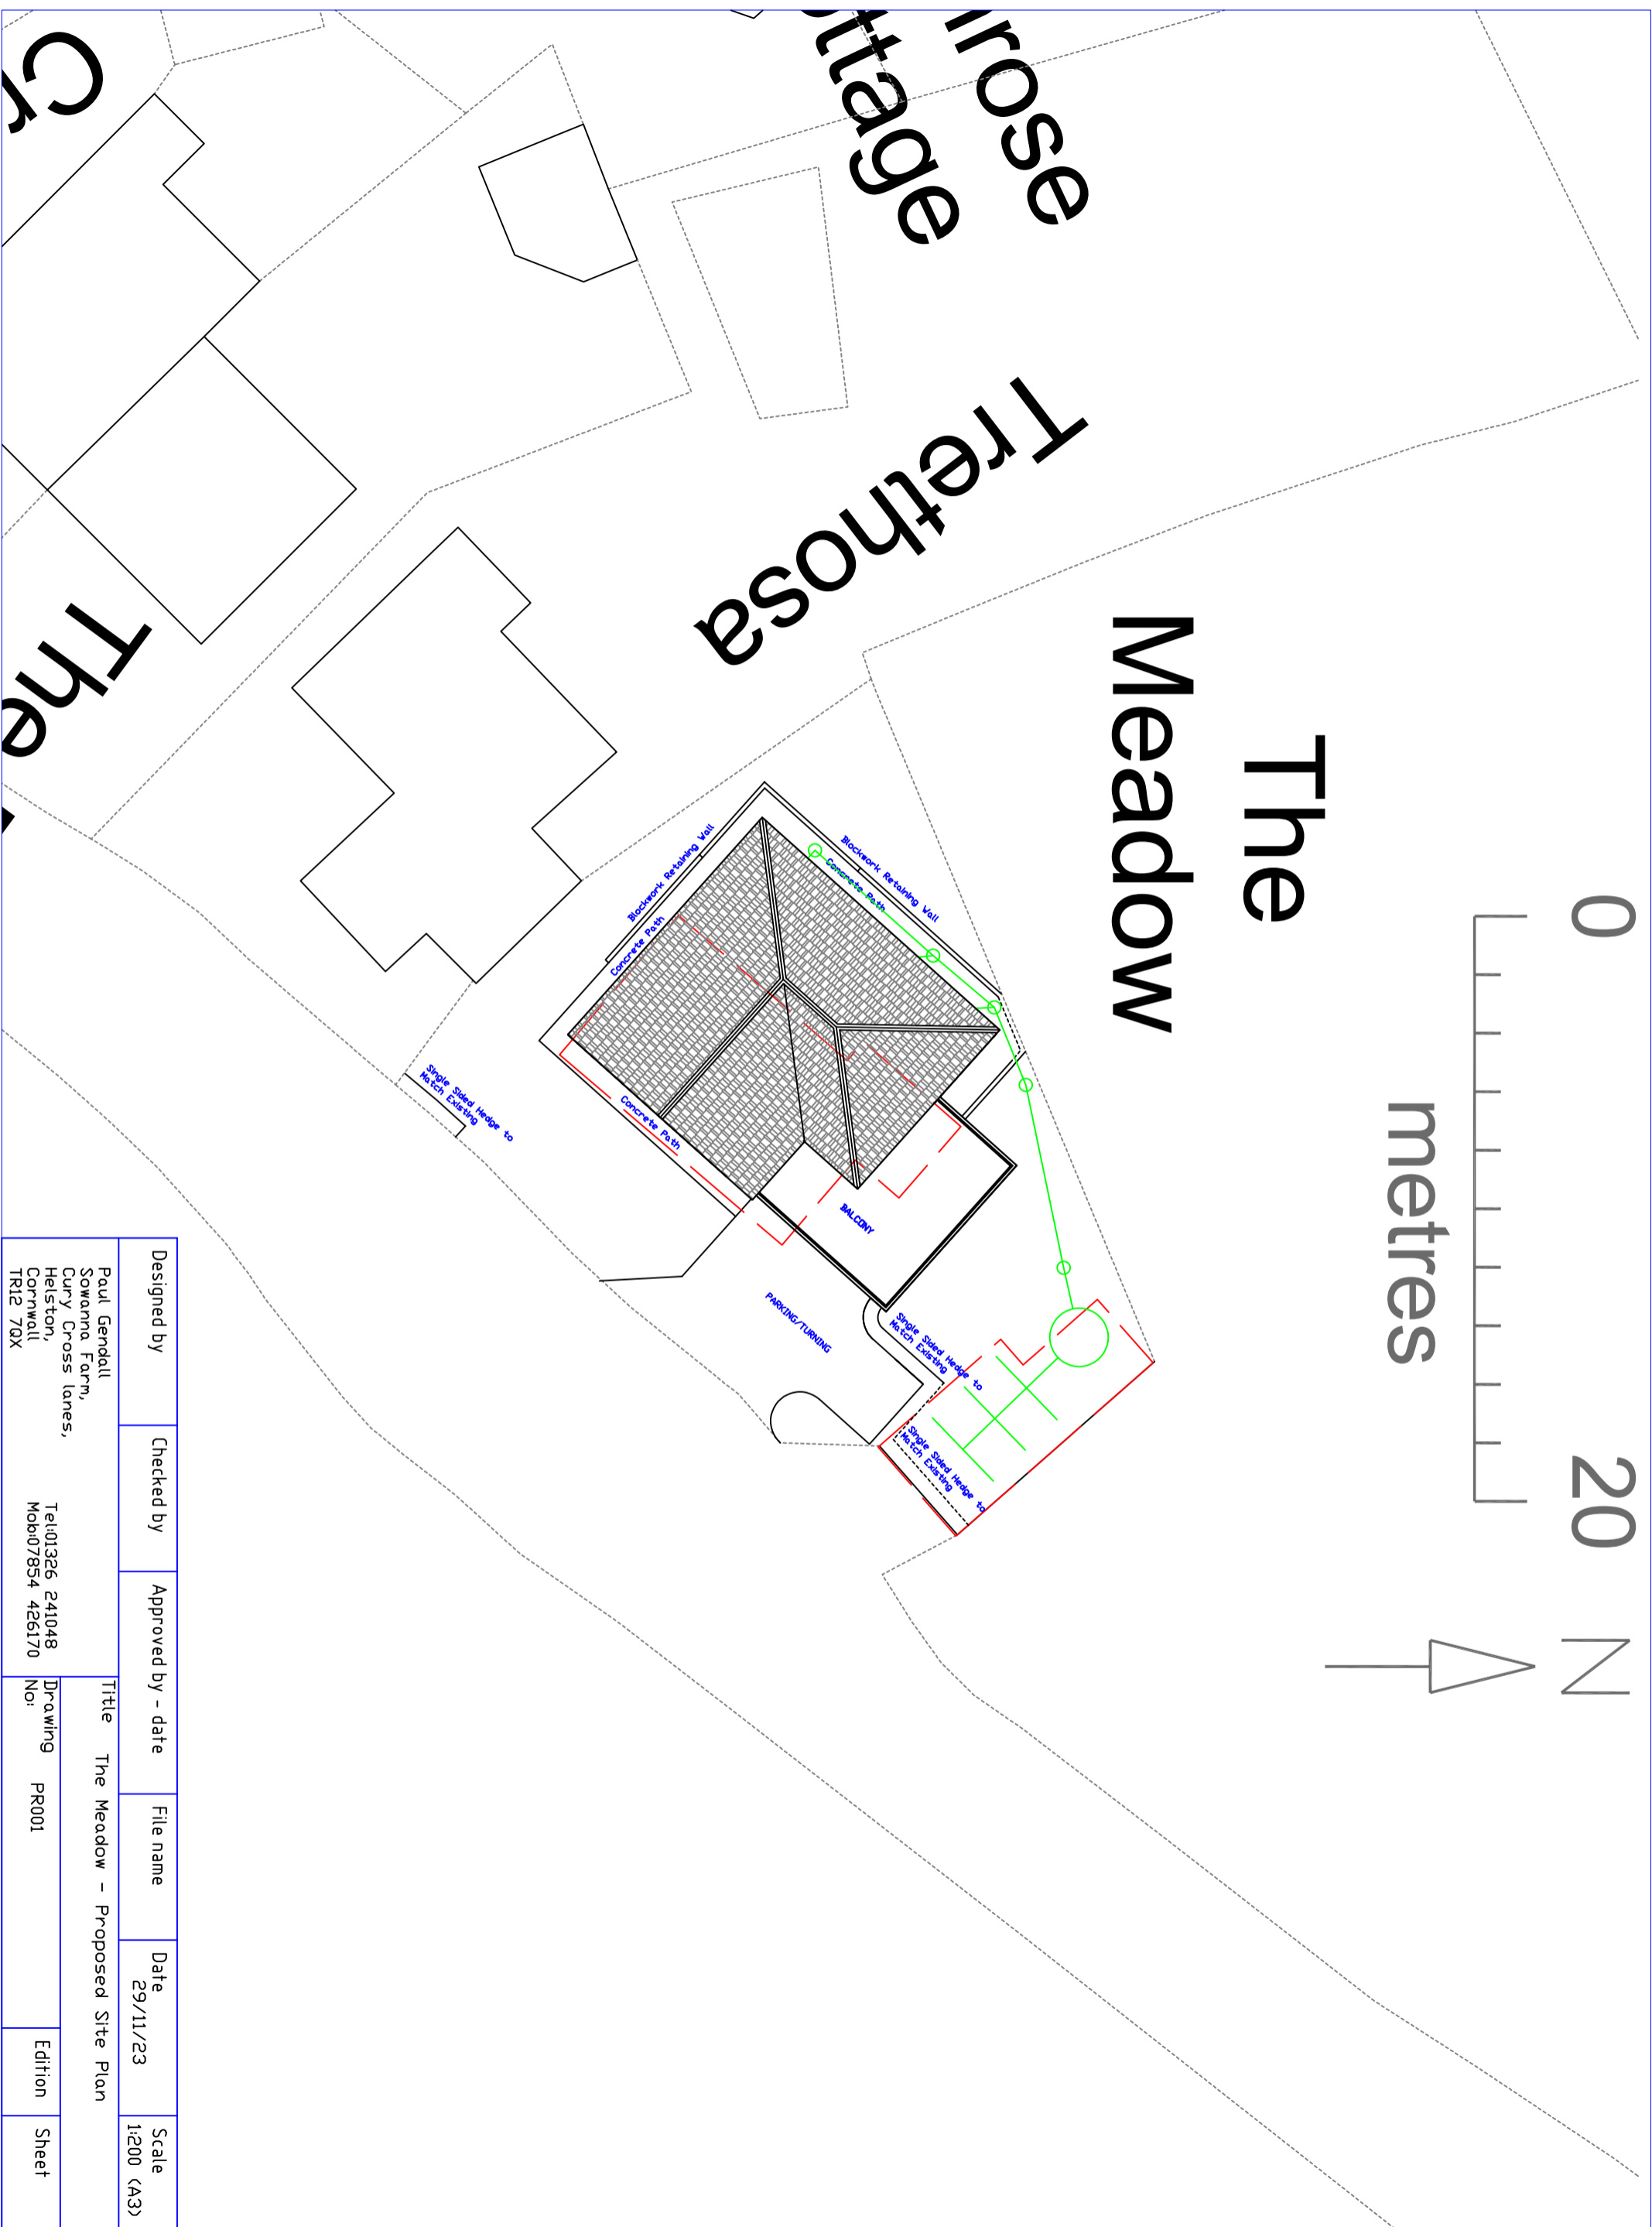

# The Meadow

Rose Cottage  
Trelhosa

Designed by	Checked by	Approved by - date	File name	Date	Scale
Paul Gendall Sowanna Farm, Curry Cross lanes, Helston, Cornwall TR12 7DX				29/11/23	1:200 (A3)
Title			The Meadow - Proposed Site Plan		
Drawing No:		PR001	Edition		Sheet
Tel:01326 241048 Mob:07854 426170					