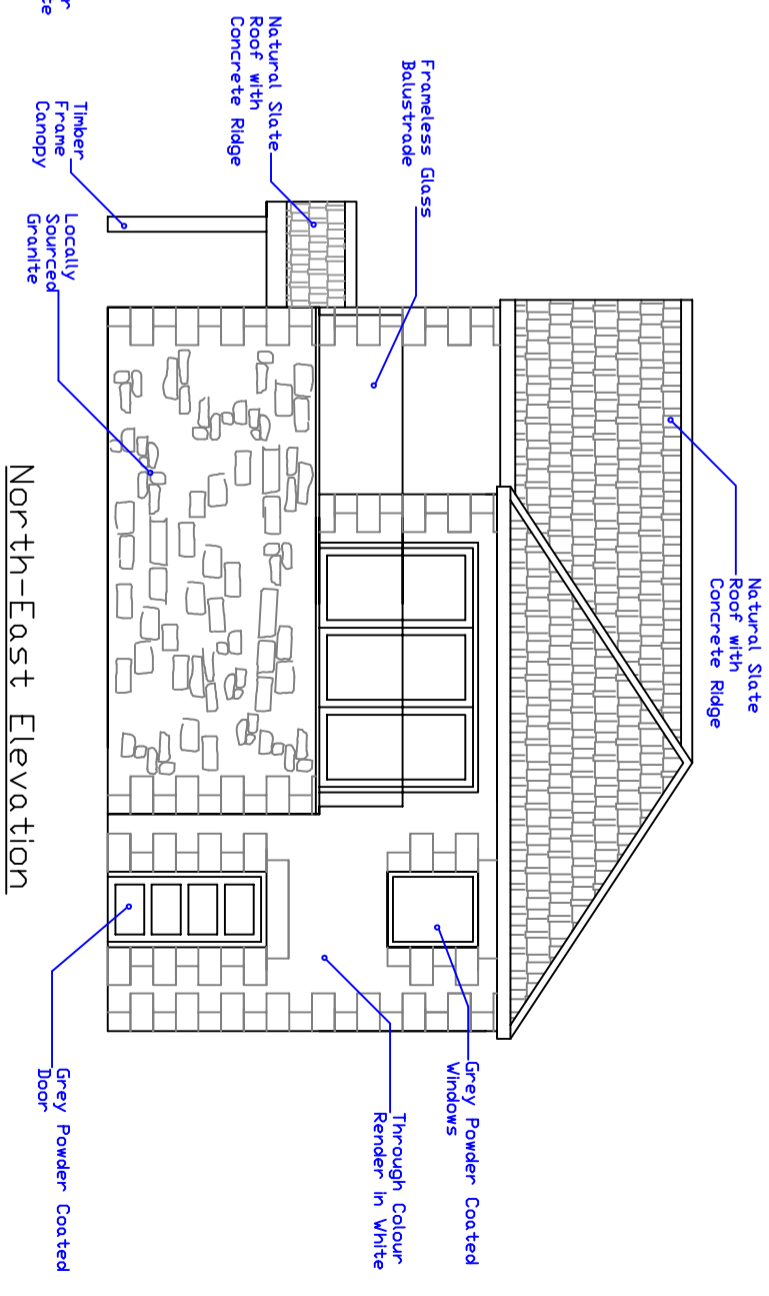

North-West Elevation

North-East Elevation

South-West Elevation

South-East Elevation

Designed by	Checked by	Approved by - date	File name	Date	Scale
Paul Gendall Sowanna Farm, Curry Cross lanes, Helston, Cornwall TR12 7DX				29/11/23	1:100 (A3)
Title			The Meadow - Proposed Elevations		
Drawing No:		PR004		Edition	
				Sheet	