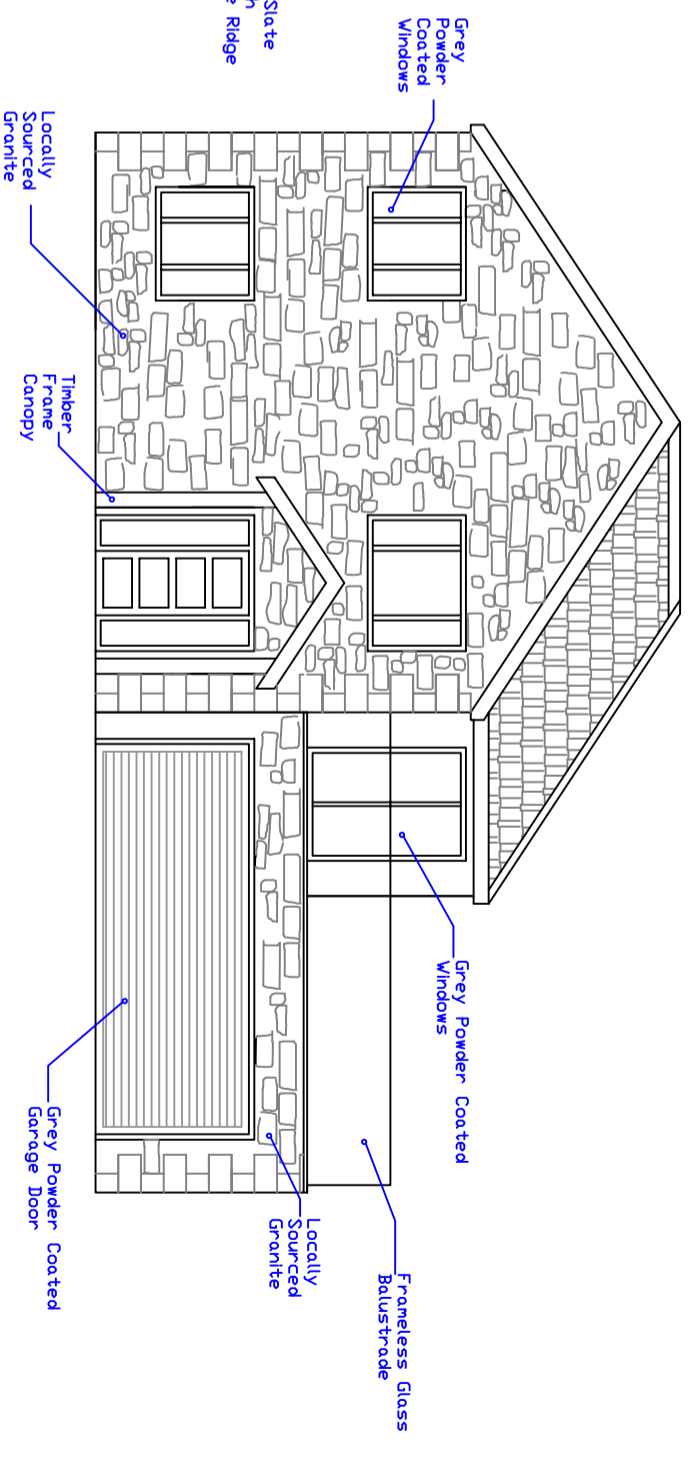

North-West Elevation

North-East Elevation

South-West Elevation

South-East Elevation

Designed by	Checked by	Approved by - date	File name	Date	Scale
Paul Gendall Sowanna Farm, Curry Cross lanes, Helston, Cornwall TR12 7DX				29/11/23	1:100 (A3)
Title			The Meadow - Proposed Elevations		
Drawing No:		PR004		Edition	
				Sheet	