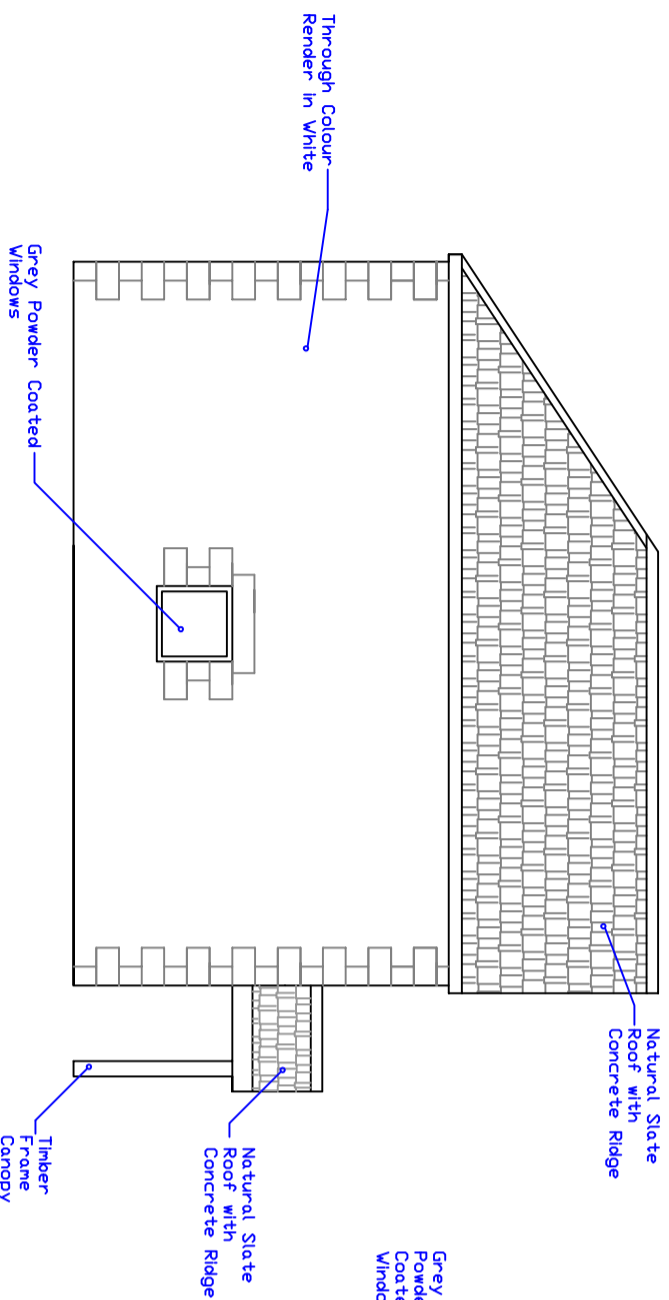

North-West Elevation

North-East Elevation

South-West Elevation

South-East Elevation

Designed by	Checked by	Approved by - date	File name	Date	Scale
Paul Gendall Sowanna Farm, Curry Cross lanes, Helston, Cornwall TR12 7DX				29/11/23	1:100 (A3)
Title			The Meadow - Proposed Elevations		
Drawing No:		PR004		Edition	
				Sheet	