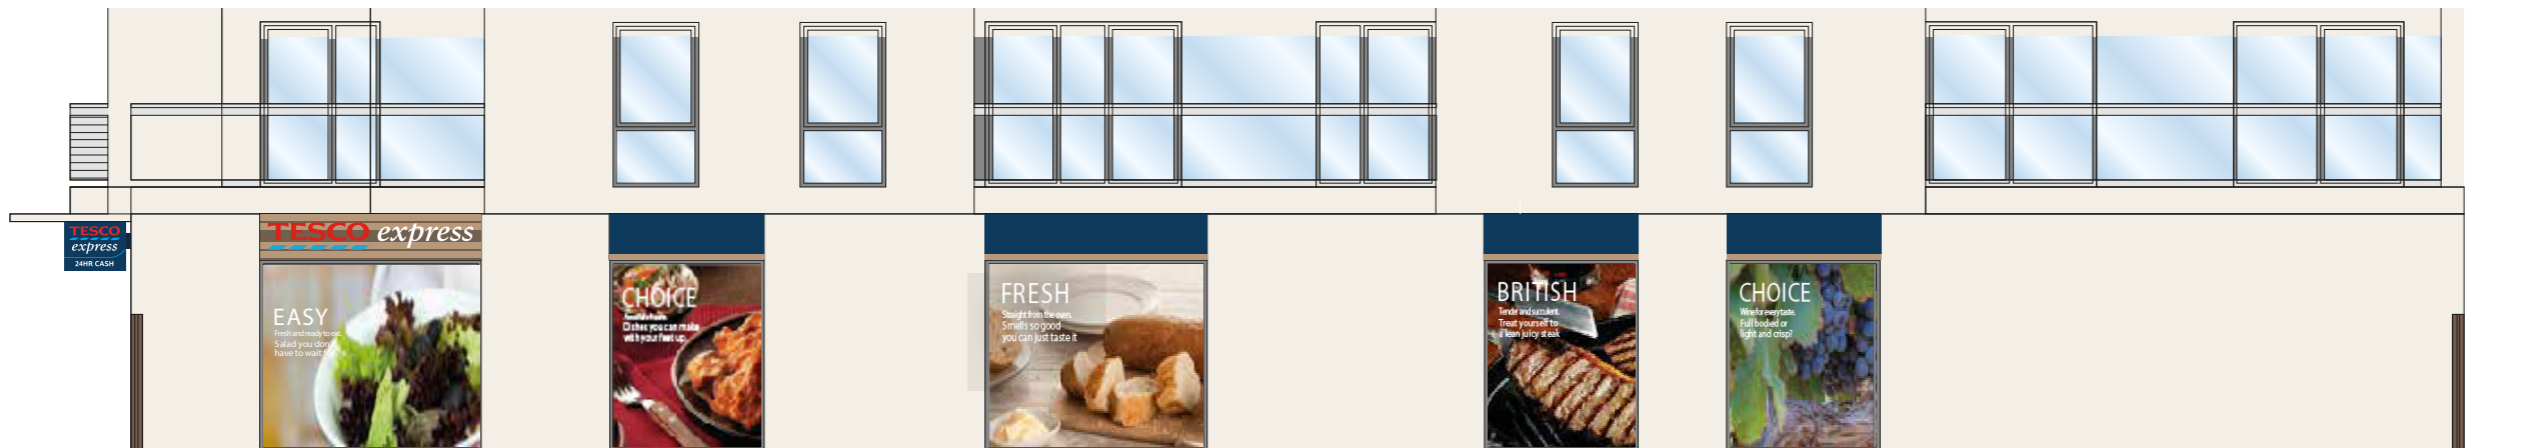

WEST ELEVATION

SCALE BAR

1:100

DRAWING NO
03_6057_0A

SCALE
1:100@A3

CHECKED BY
DEEKSHA
DRAWN BY
PRIYANKA

DATE
11.12.2023

STORE TYPE
EXPRESS

STORE NAME
GREENWICH

CONTENT
EXISTING ELEVATION_ADV

TESCO
FEASIBILITY PLANNING

STORE PLANNING DEPARTMENT
PROPERTY SERVICES
HIGHWOODS BUILDING, KESTREL WAY
WELWYN GARDEN CITY, HERTFORDSHIRE, AL7 1GB UK