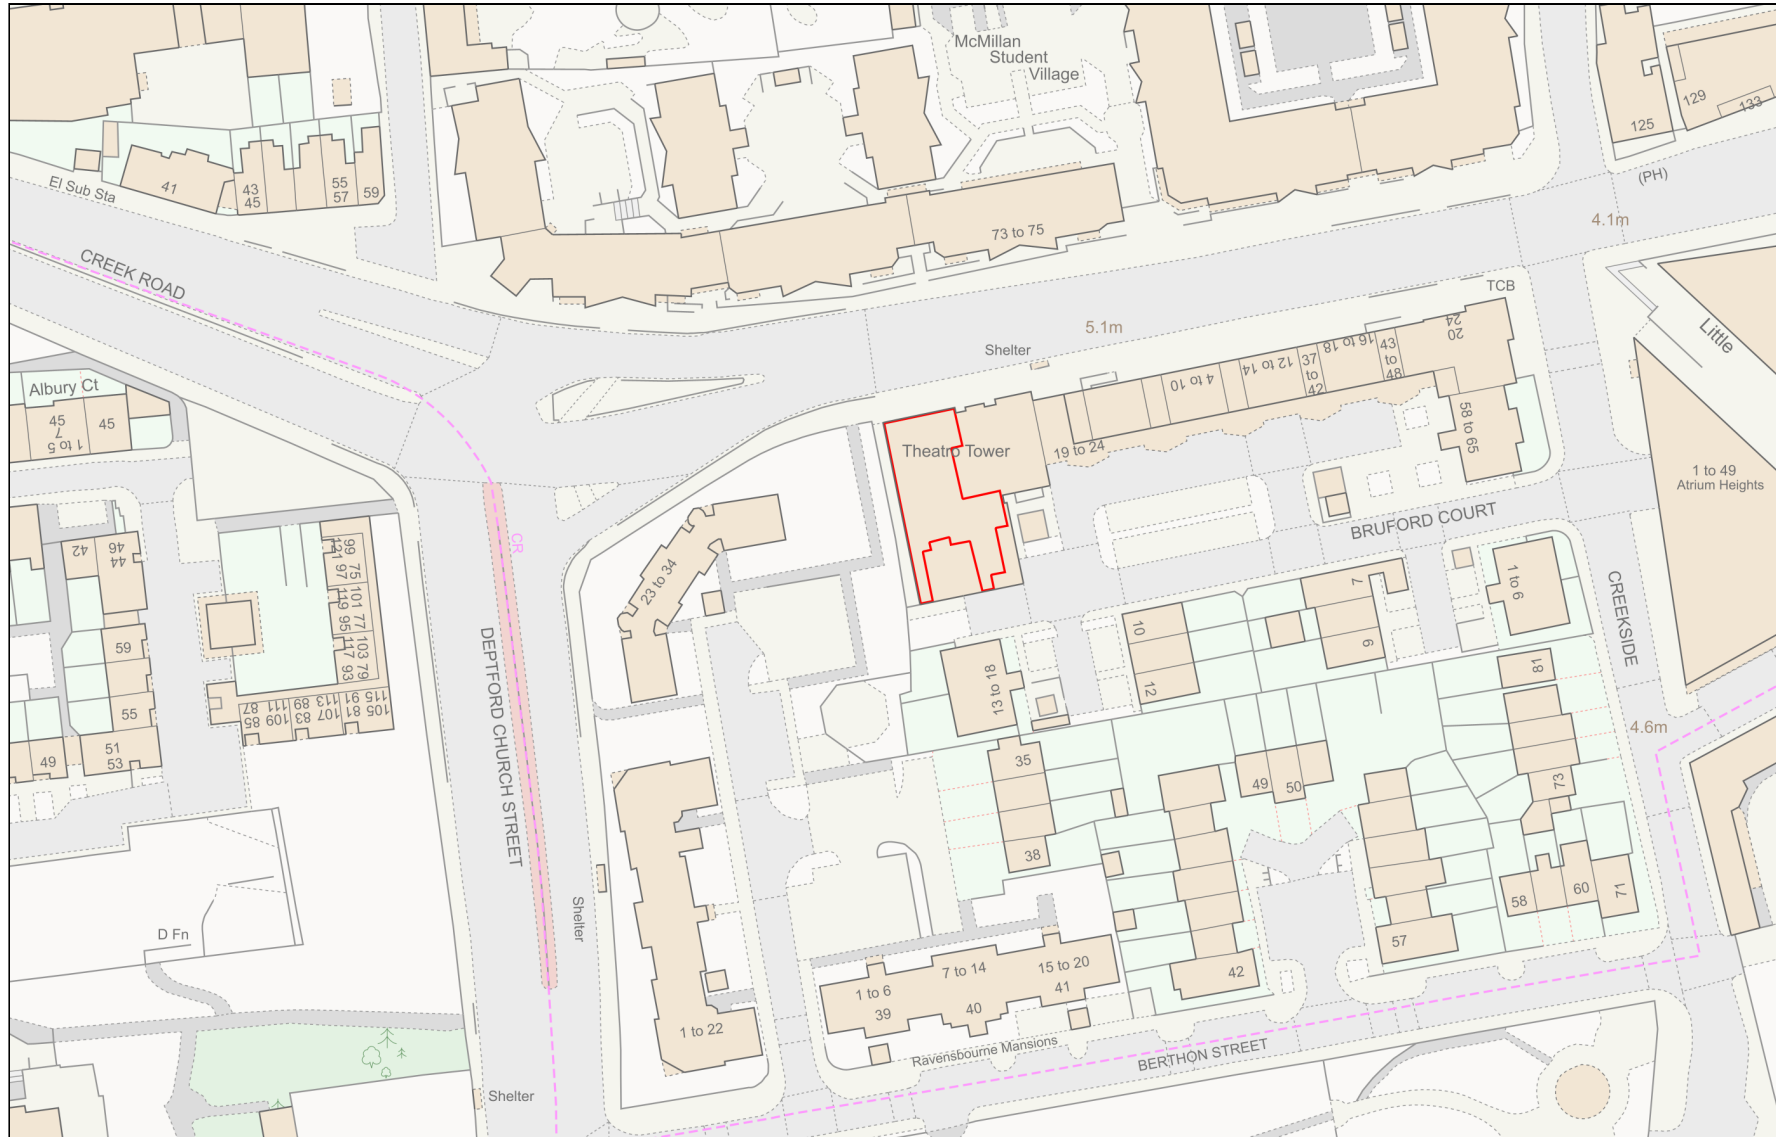

Location Plan

Site Address: Easting: 537451 Northing: 177617

Date Produced: 12-Dec-2023

Scale: 1:1250 @A4

Planning Portal Reference: PP-12668794v1