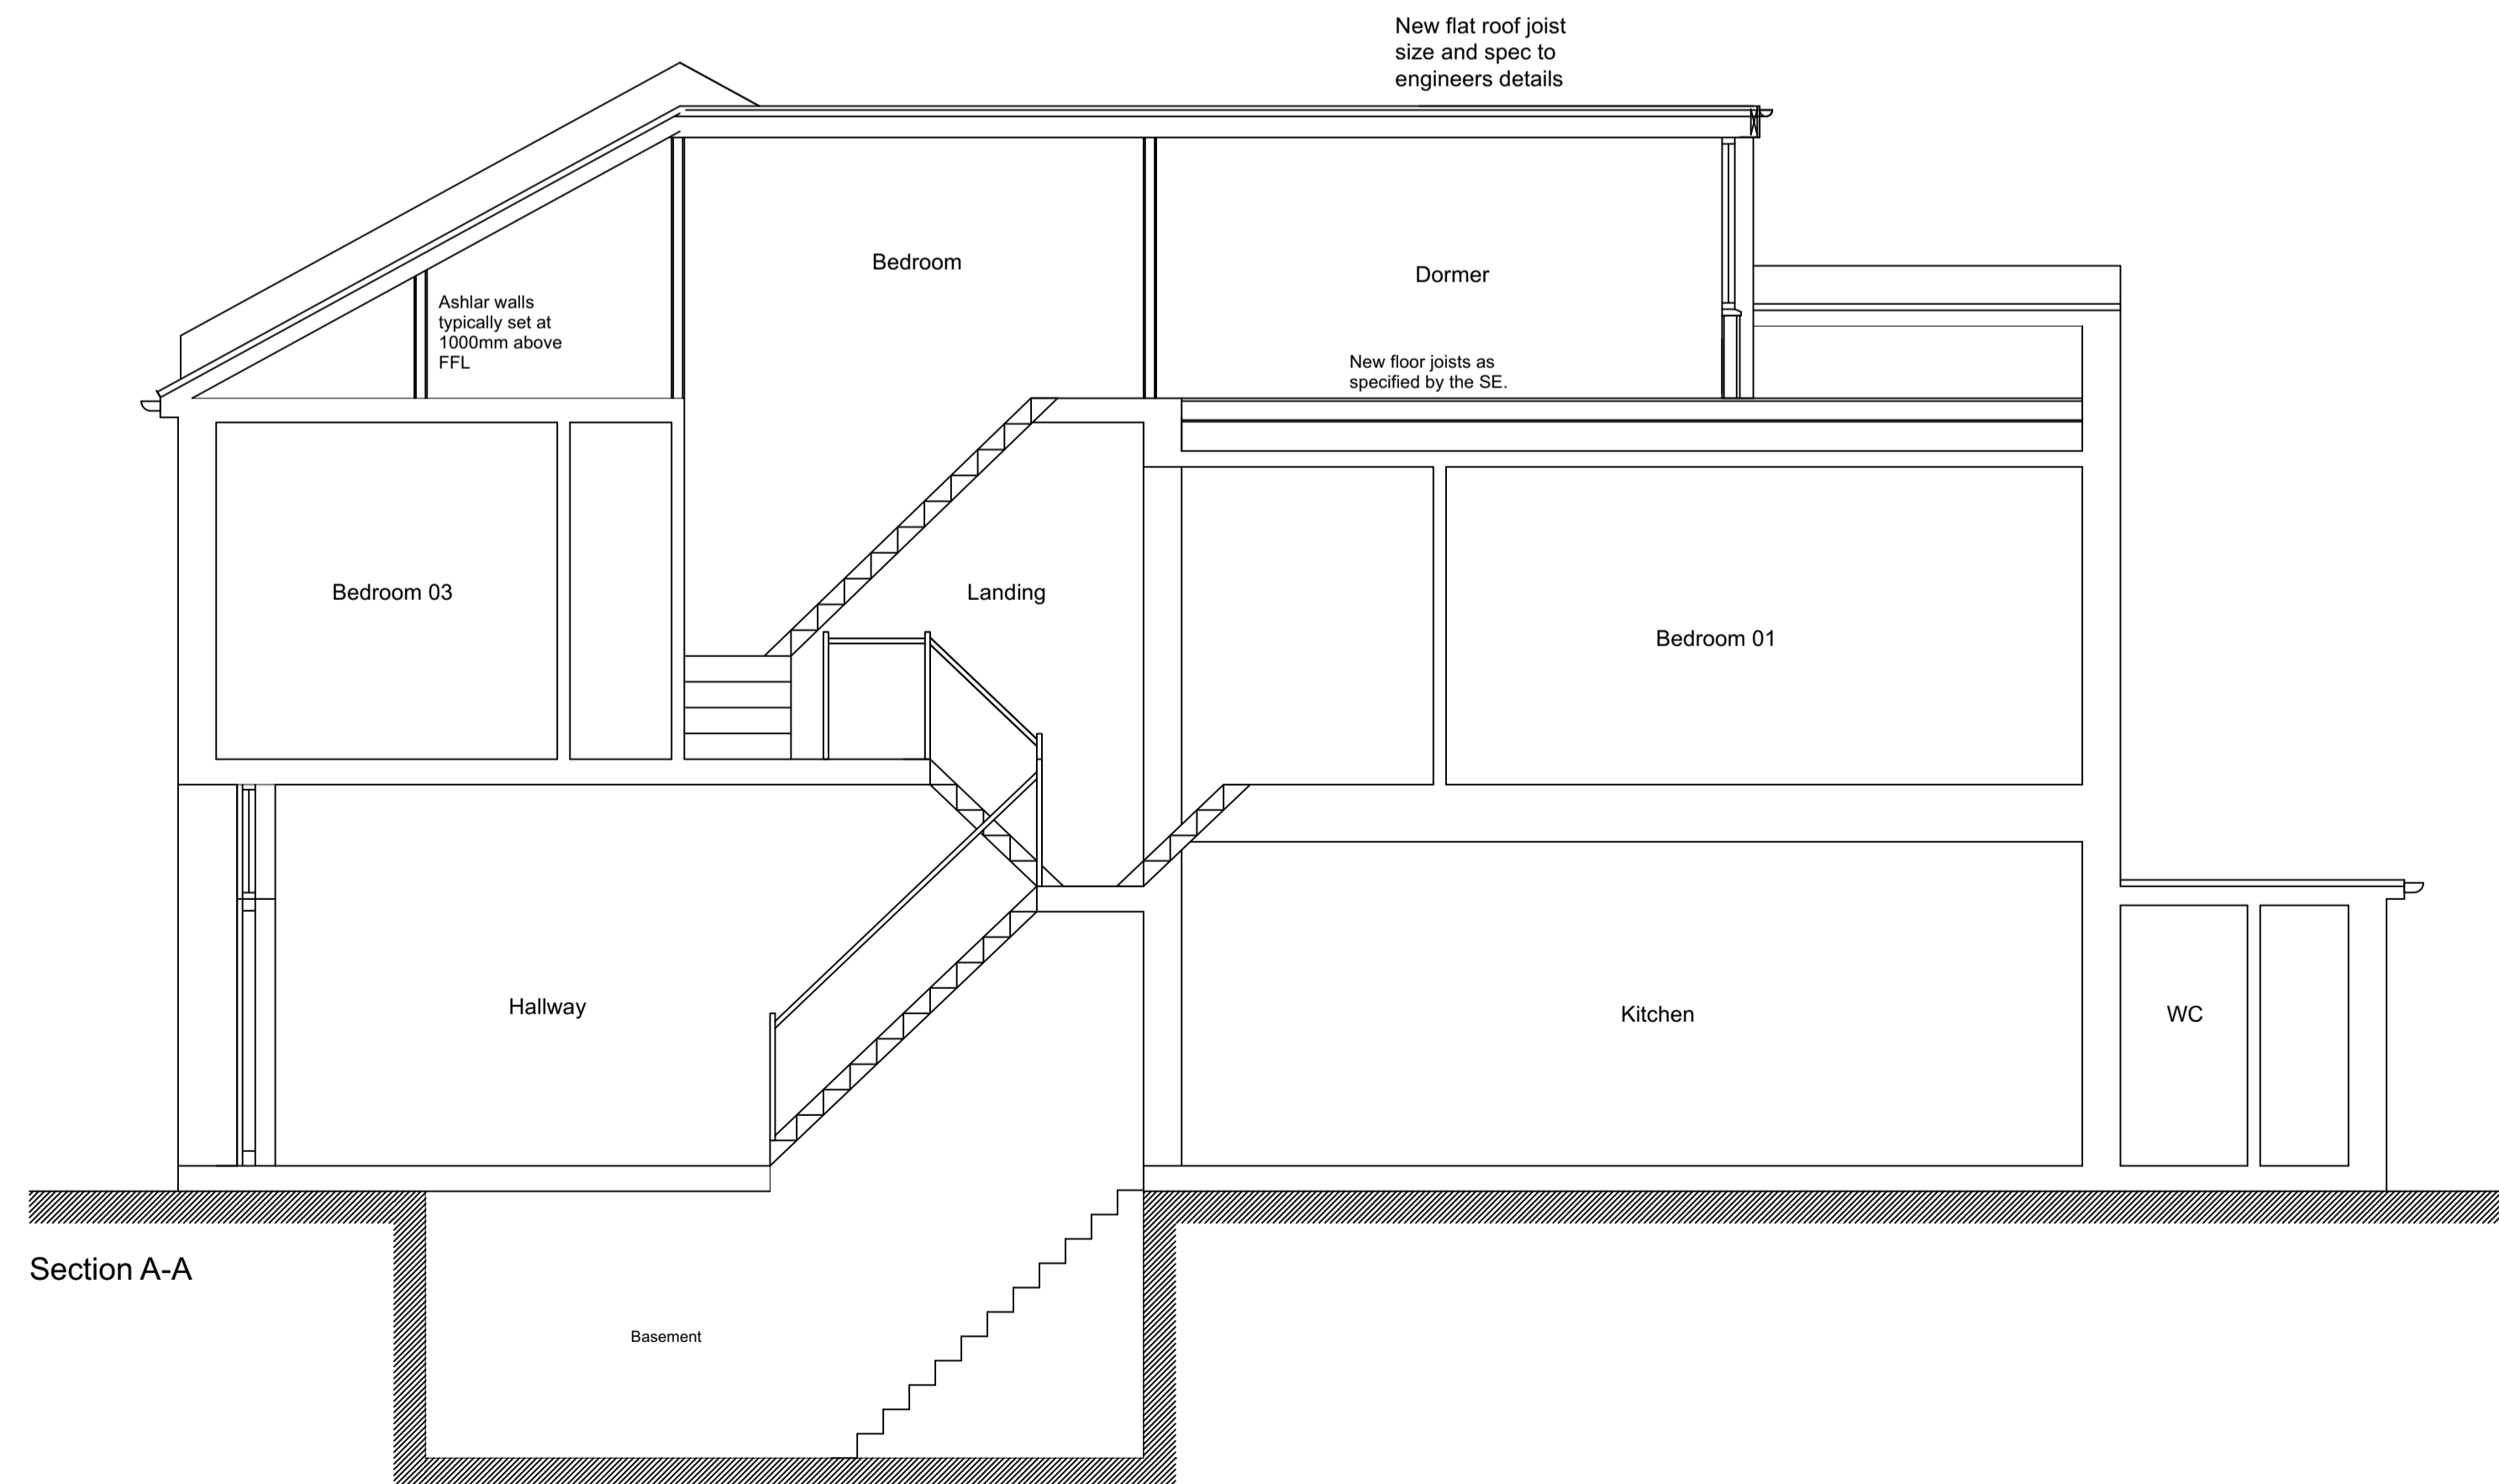

Front Elevation

Side Elevation

Rear Elevation

Section A-A

REV	DESCRIPTION	DATE	INT	CHKD
STATUS	FOR INFORMATION			

Client

Mr. G McGarvey

Project  
85 Ivydale Road, Peckham  
London SE15 3DS

Title  
Proposed Elevations & Section

Scale	Date	Drawn	Checked
1:50@A1	27/06/2022	N/A	N/A
Project No:	Drawing No.	Revision	
2022/165	205	~	