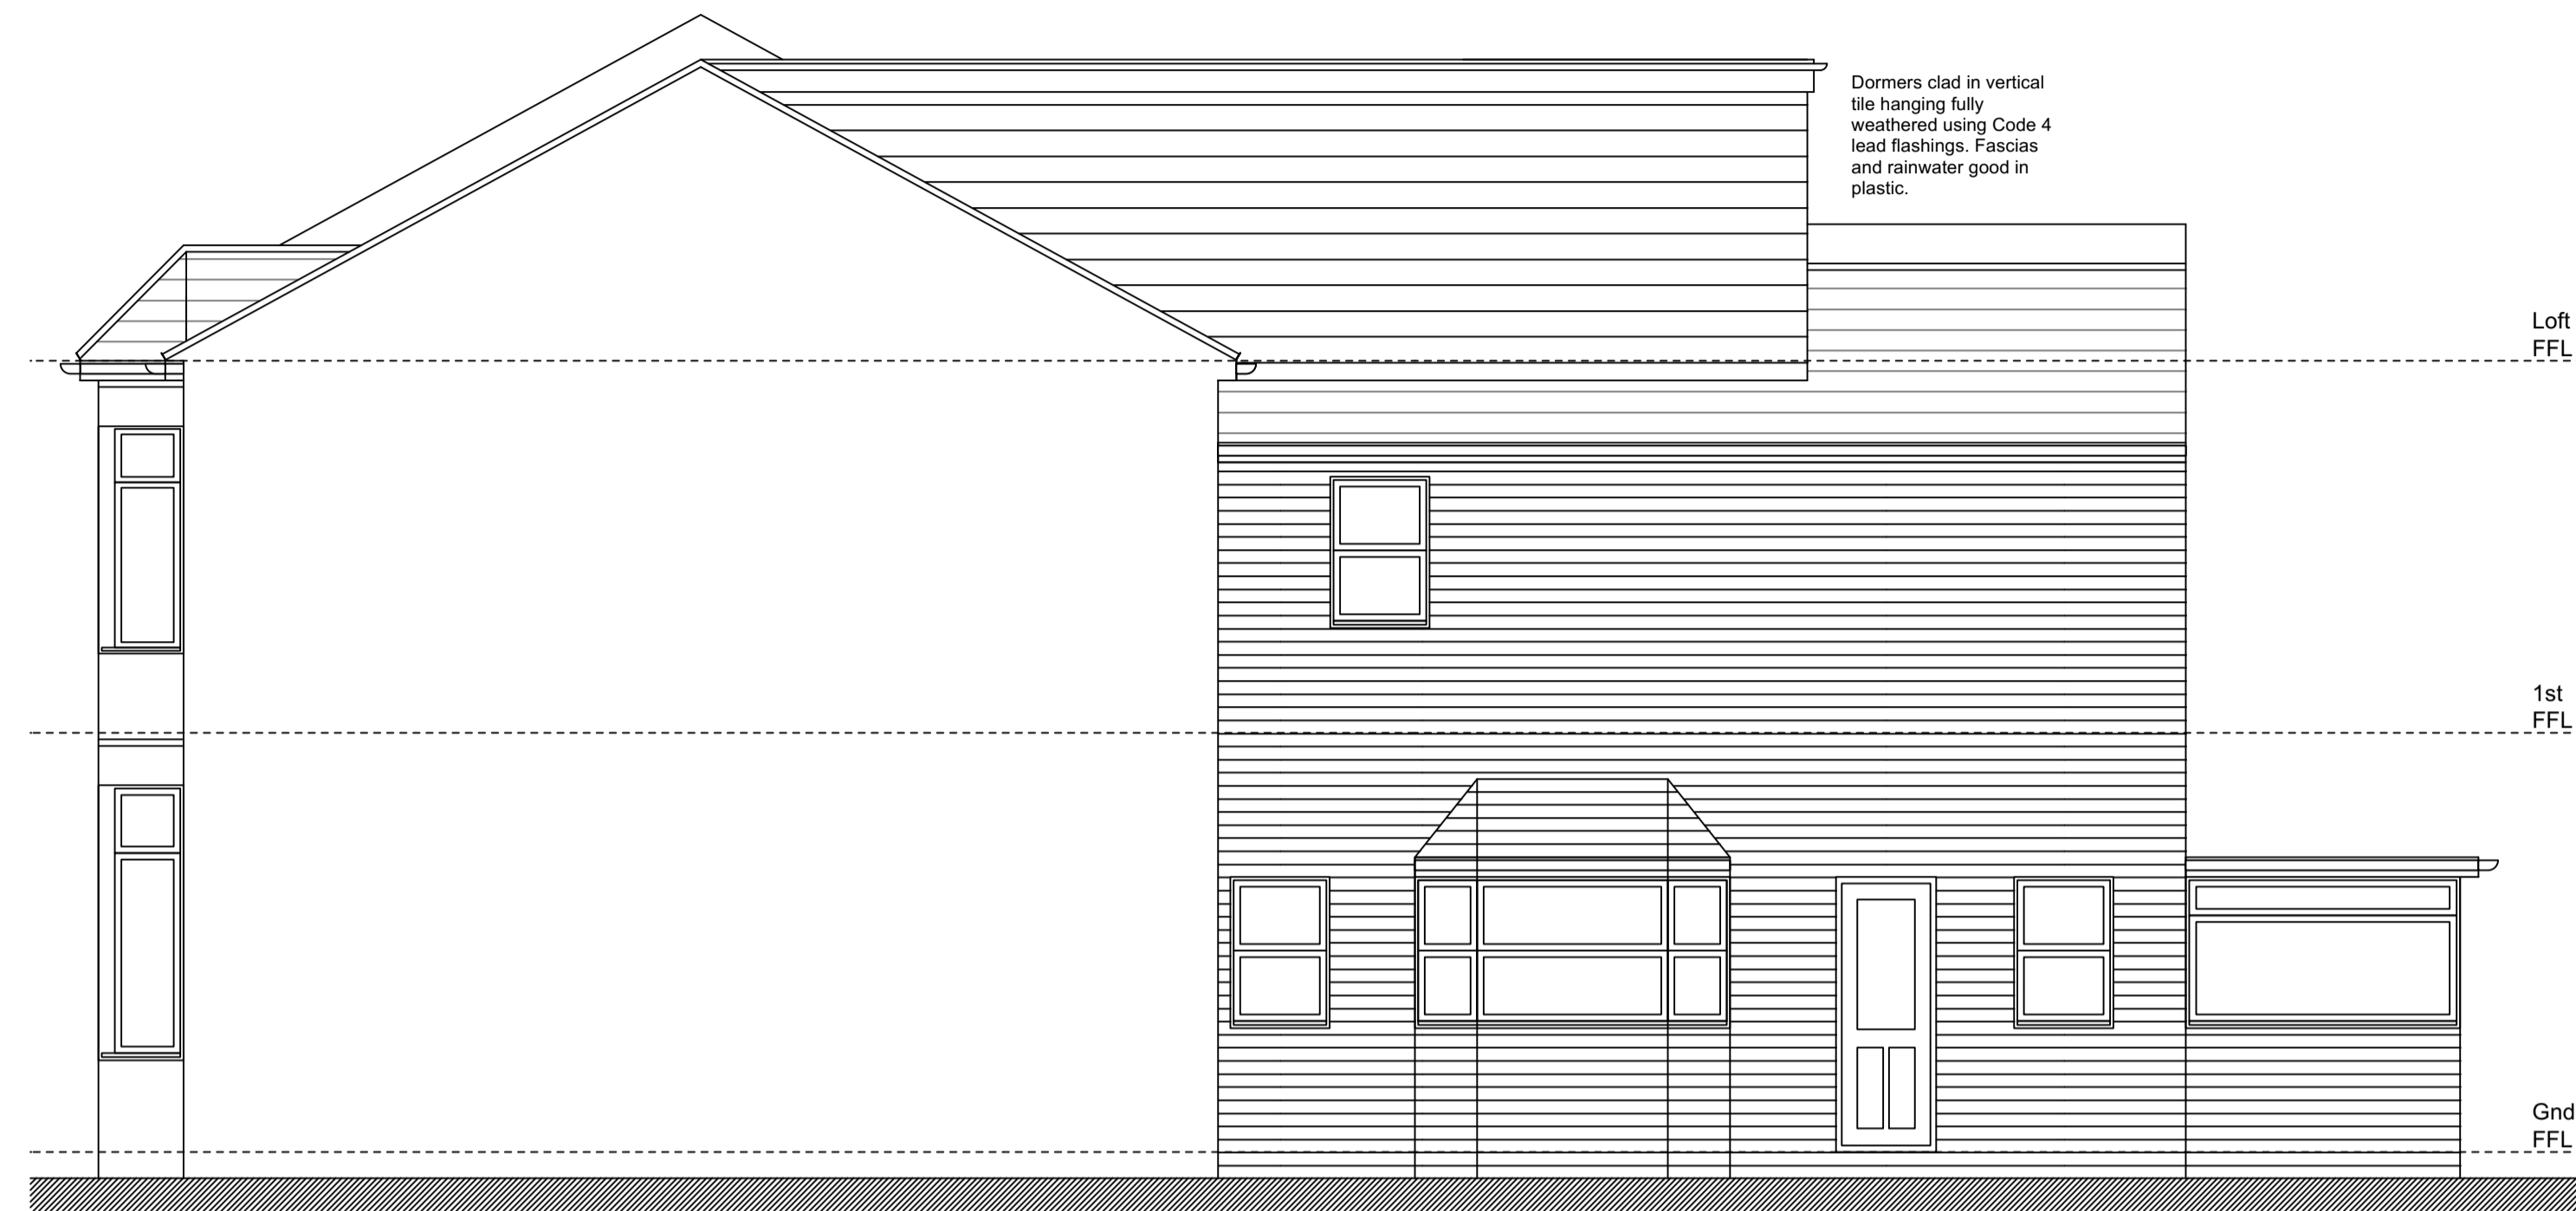

Front Elevation

Side Elevation

Rear Elevation

Section A-A

REV	DESCRIPTION	DATE	INT	CHKD
STATUS	FOR INFORMATION			

Client

Mr. G McGarvey

Project  
85 Ivydale Road, Peckham  
London SE15 3DS

Title  
Proposed Elevations & Section

Scale	Date	Drawn	Checked
1:50@A1	27/06/2022	N/A	N/A
Project No:	Drawing No.	Revision	
2022/165	205	~	