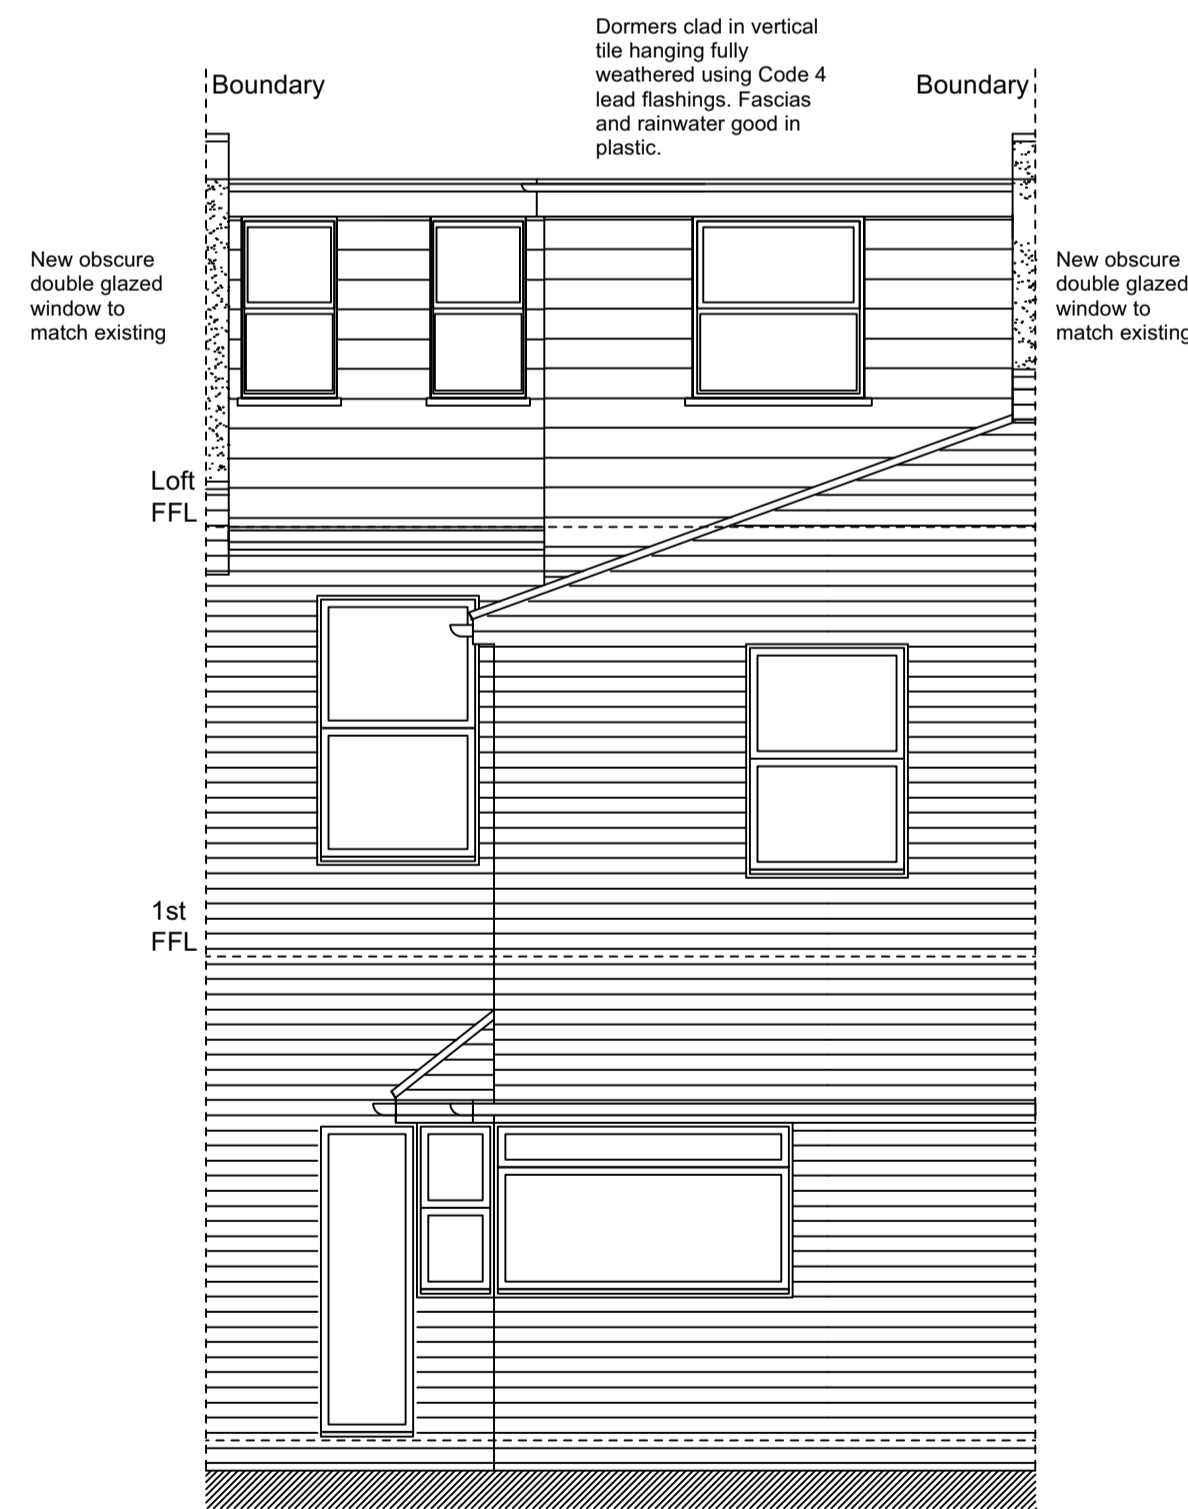

Front Elevation

Side Elevation

Rear Elevation

Section A-A

REV	DESCRIPTION	DATE	INT	CHKD
STATUS	FOR INFORMATION			

Client

Mr. G McGarvey

Project  
85 Ivydale Road, Peckham  
London SE15 3DS

Title  
Proposed Elevations & Section

Scale	Date	Drawn	Checked
1:50@A1	27/06/2022	N/A	N/A
Project No:	Drawing No.	Revision	
2022/165	205	~	