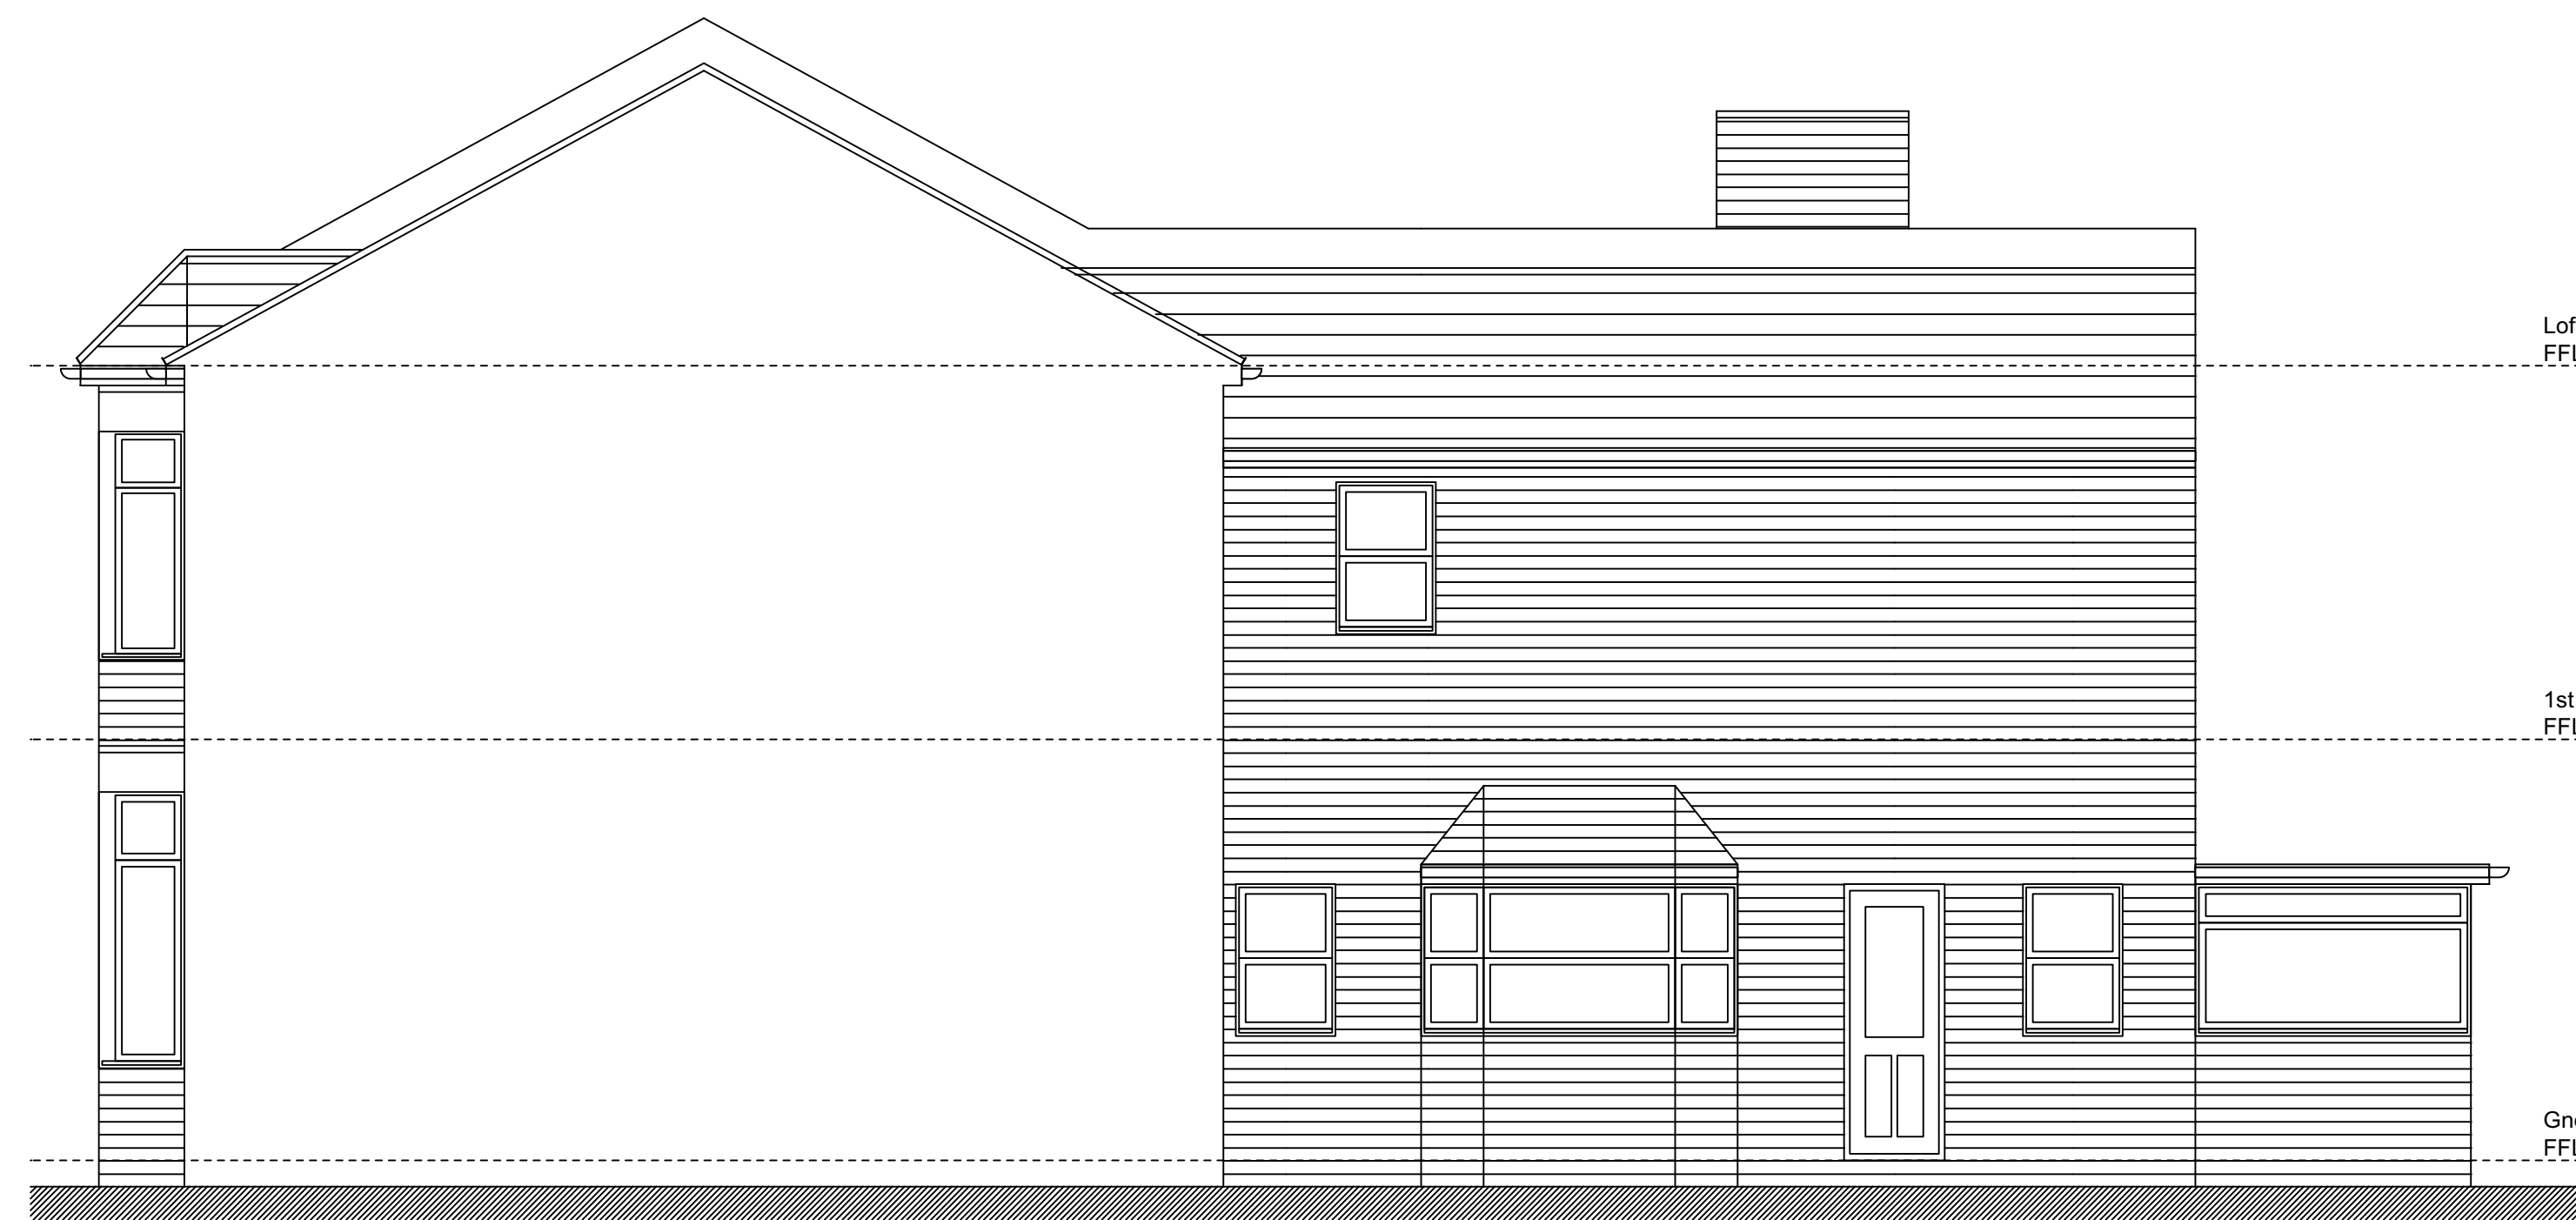

Front Elevation

Side Elevation

Rear Elevation

Section A-A

REV	DESCRIPTION	DATE	INIT	CHKD
STATUS	FOR INFORMATION			

Client

Mr. G McGarvey

Project
85 Ivydale Road, Peckham
London SE15 3DS

Title
Existing Elevations & Section

Scale	Date	Drawn	Checked
1:50@A1	27/06/2022	N/A	N/A
Project No:	Drawing No.	Revision	
2022/165	203	~	