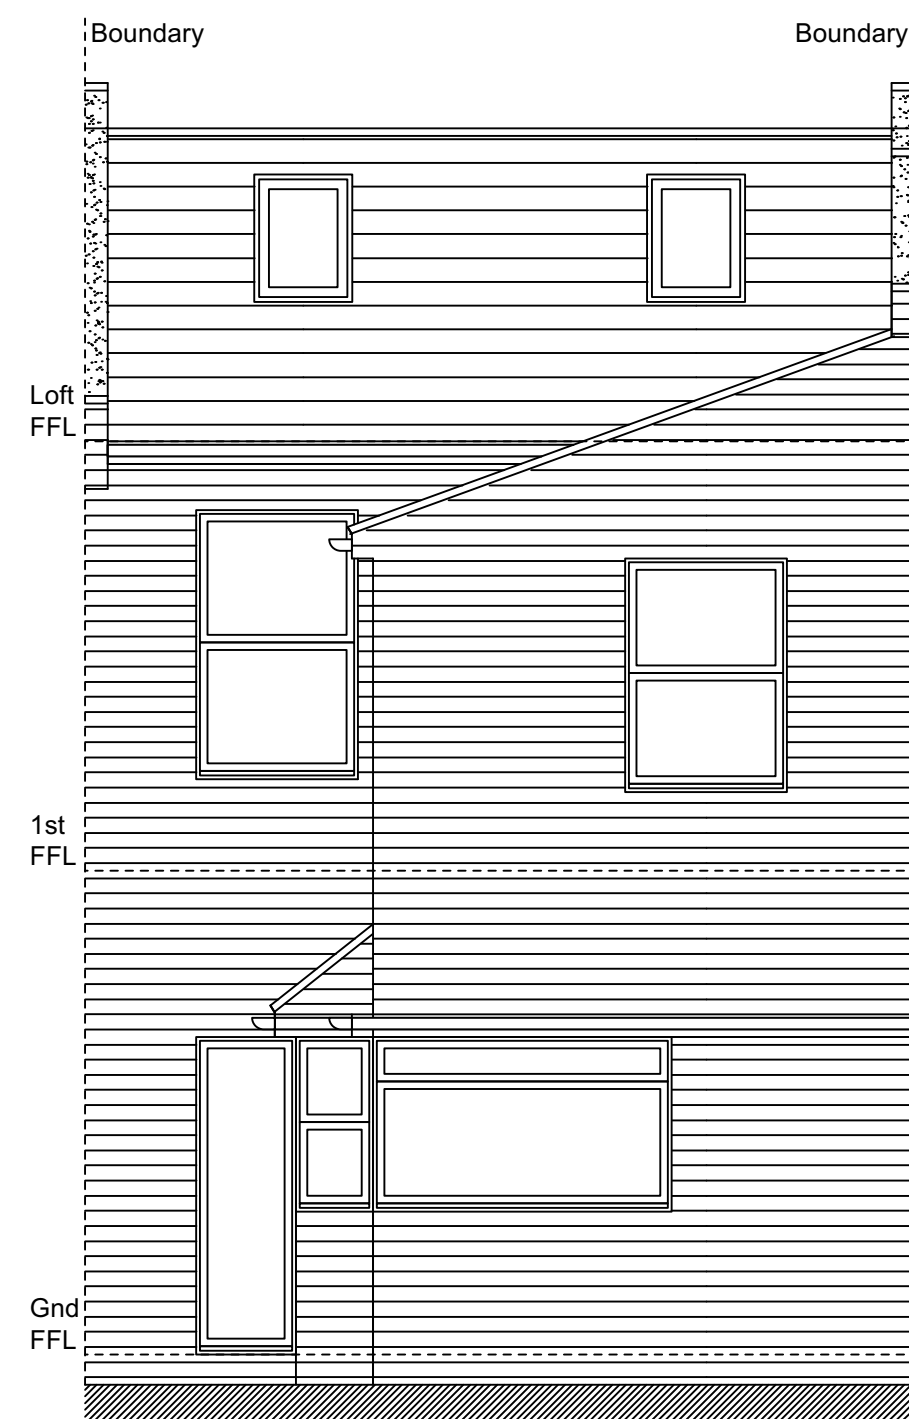

Front Elevation

Side Elevation

Rear Elevation

Section A-A

REV	DESCRIPTION	DATE	INIT	CHKD
STATUS	FOR INFORMATION			

Client

Mr. G McGarvey

Project
85 Ivydale Road, Peckham
London SE15 3DS

Title
Existing Elevations & Section

Scale	Date	Drawn	Checked
1:50@A1	27/06/2022	N/A	N/A
Project No:	Drawing No.	Revision	
2022/165	203	~	