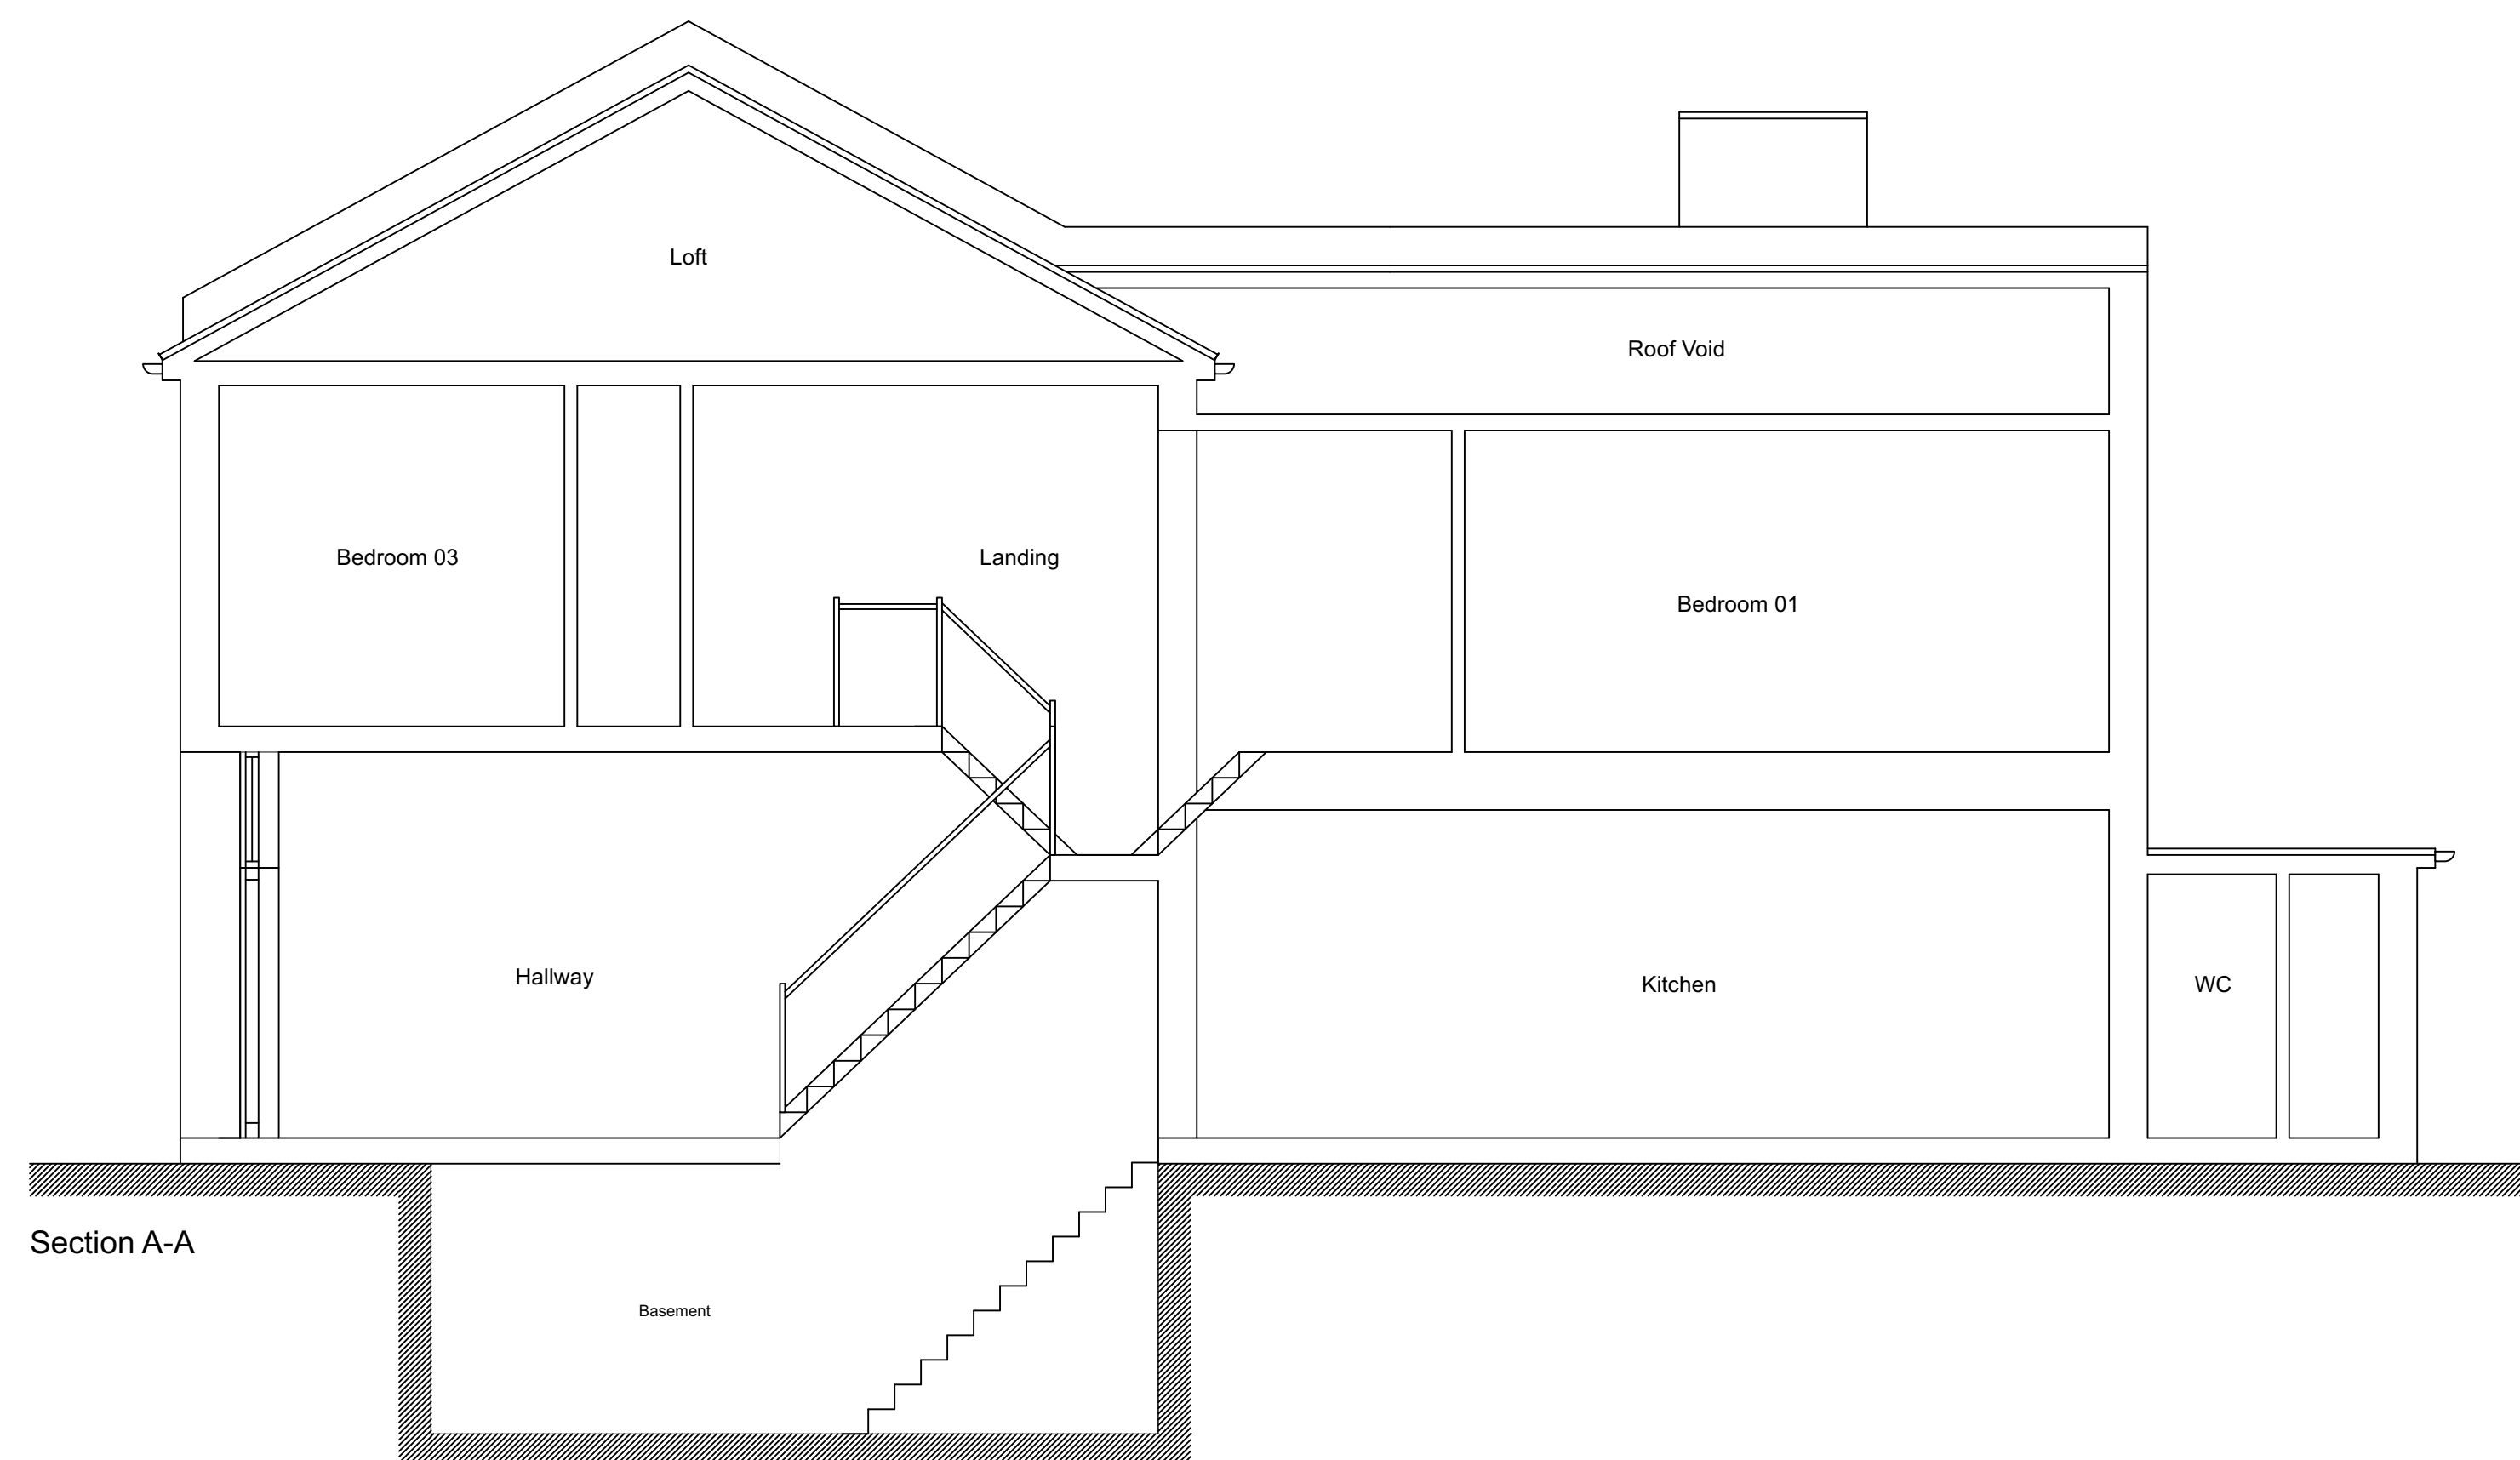

Front Elevation

Side Elevation

Rear Elevation

Section A-A

REV	DESCRIPTION	DATE	INIT	CHKD
STATUS	FOR INFORMATION			

Client

Mr. G McGarvey

Project
85 Ivydale Road, Peckham
London SE15 3DS

Title
Existing Elevations & Section

Scale	Date	Drawn	Checked
1:50@A1	27/06/2022	N/A	N/A
Project No:	Drawing No.	Revision	
2022/165	203	~	