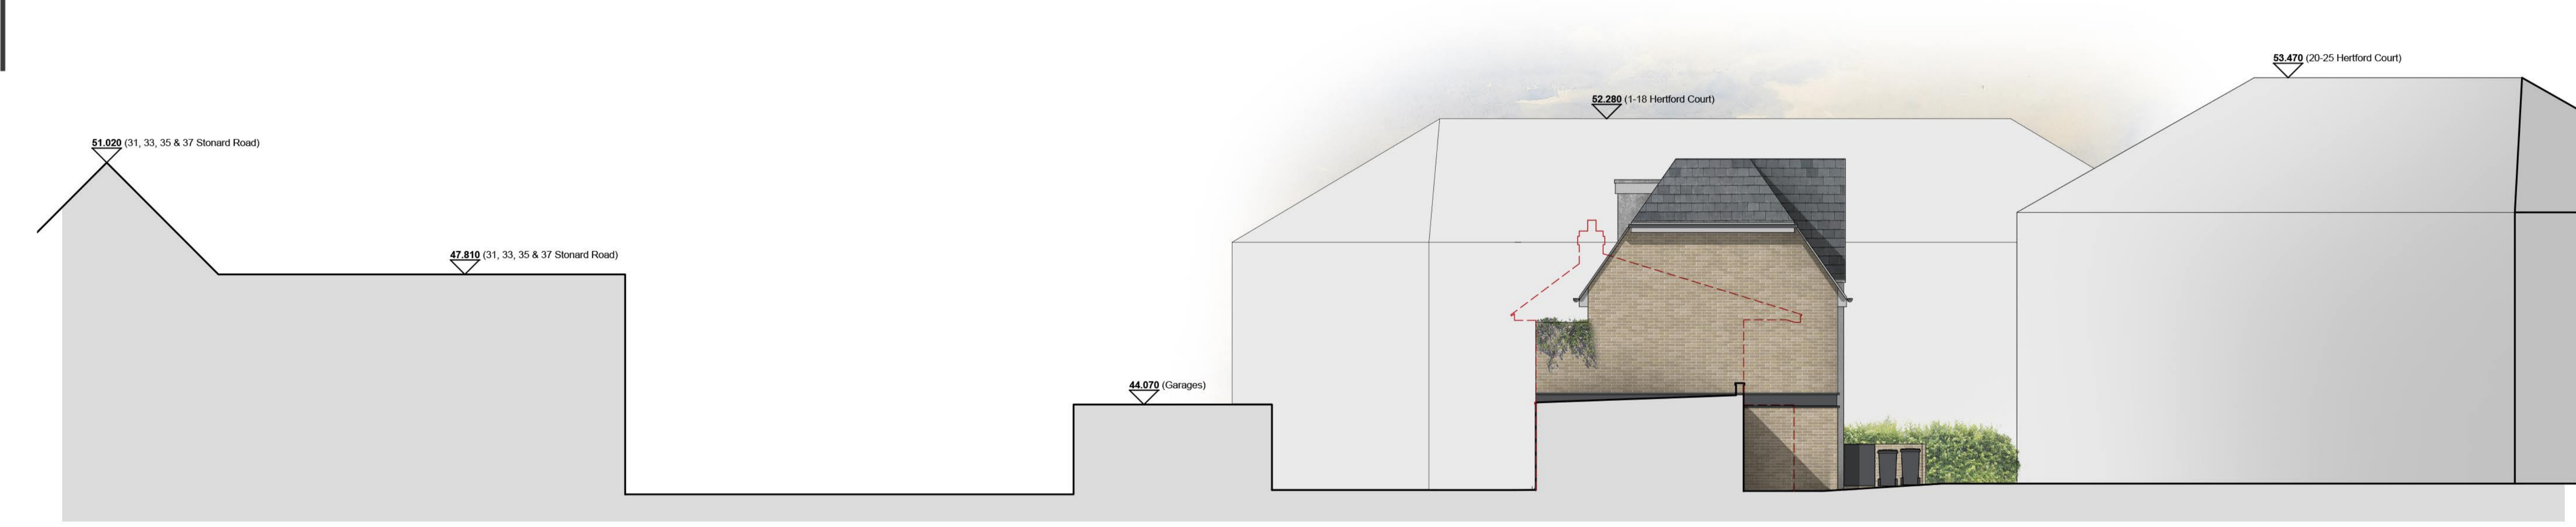

Existing West Elevation  
1:100

Proposed West Elevation  
1:100

Proposed Residential Development  
19 Hertford Court, Enfield, N13 4DD  
Existing and Proposed  
West Elevation

Revision	date	note
26.06.23		P1 - Issued in draft for initial comment
14.07.23		P2 - Updated following receipt of survey information
31.07.23		P3 - Updated following comments from planning consultant
-		-
-		-