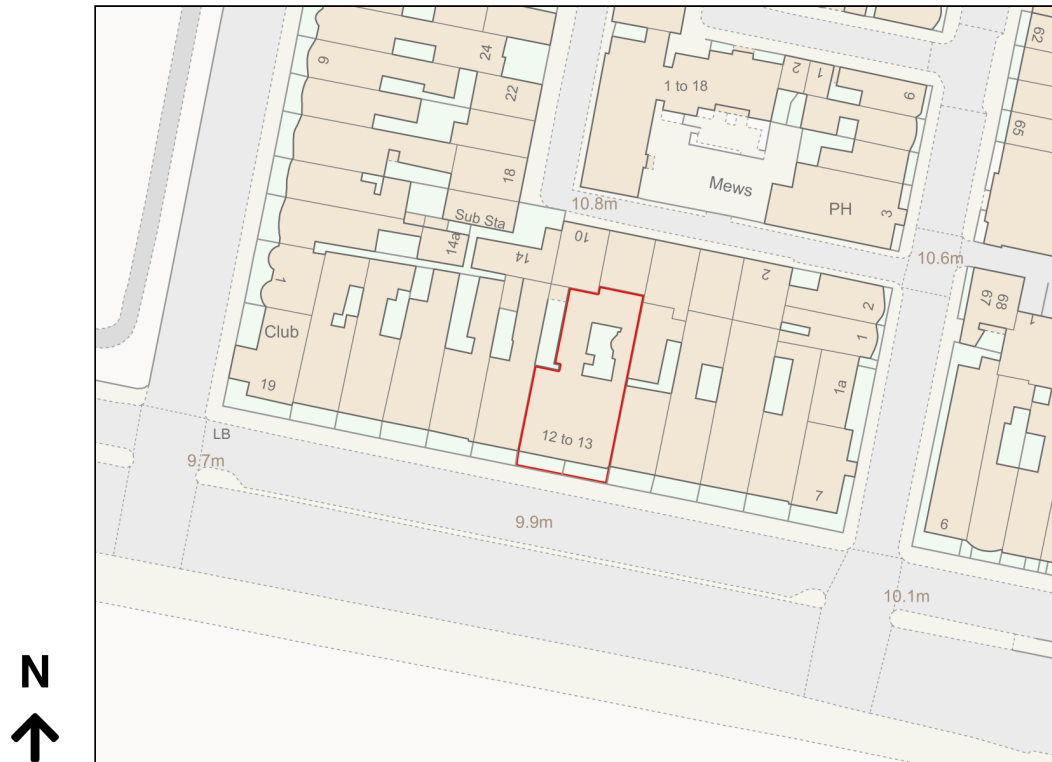

# Location Plan

Site Address: 12-13, Brunswick Terrace, Hove, BN3 1HL

Date Produced: 11-Dec-2023

Scale: 1:1250 @A4

Planning Portal Reference: PP-12661618v1