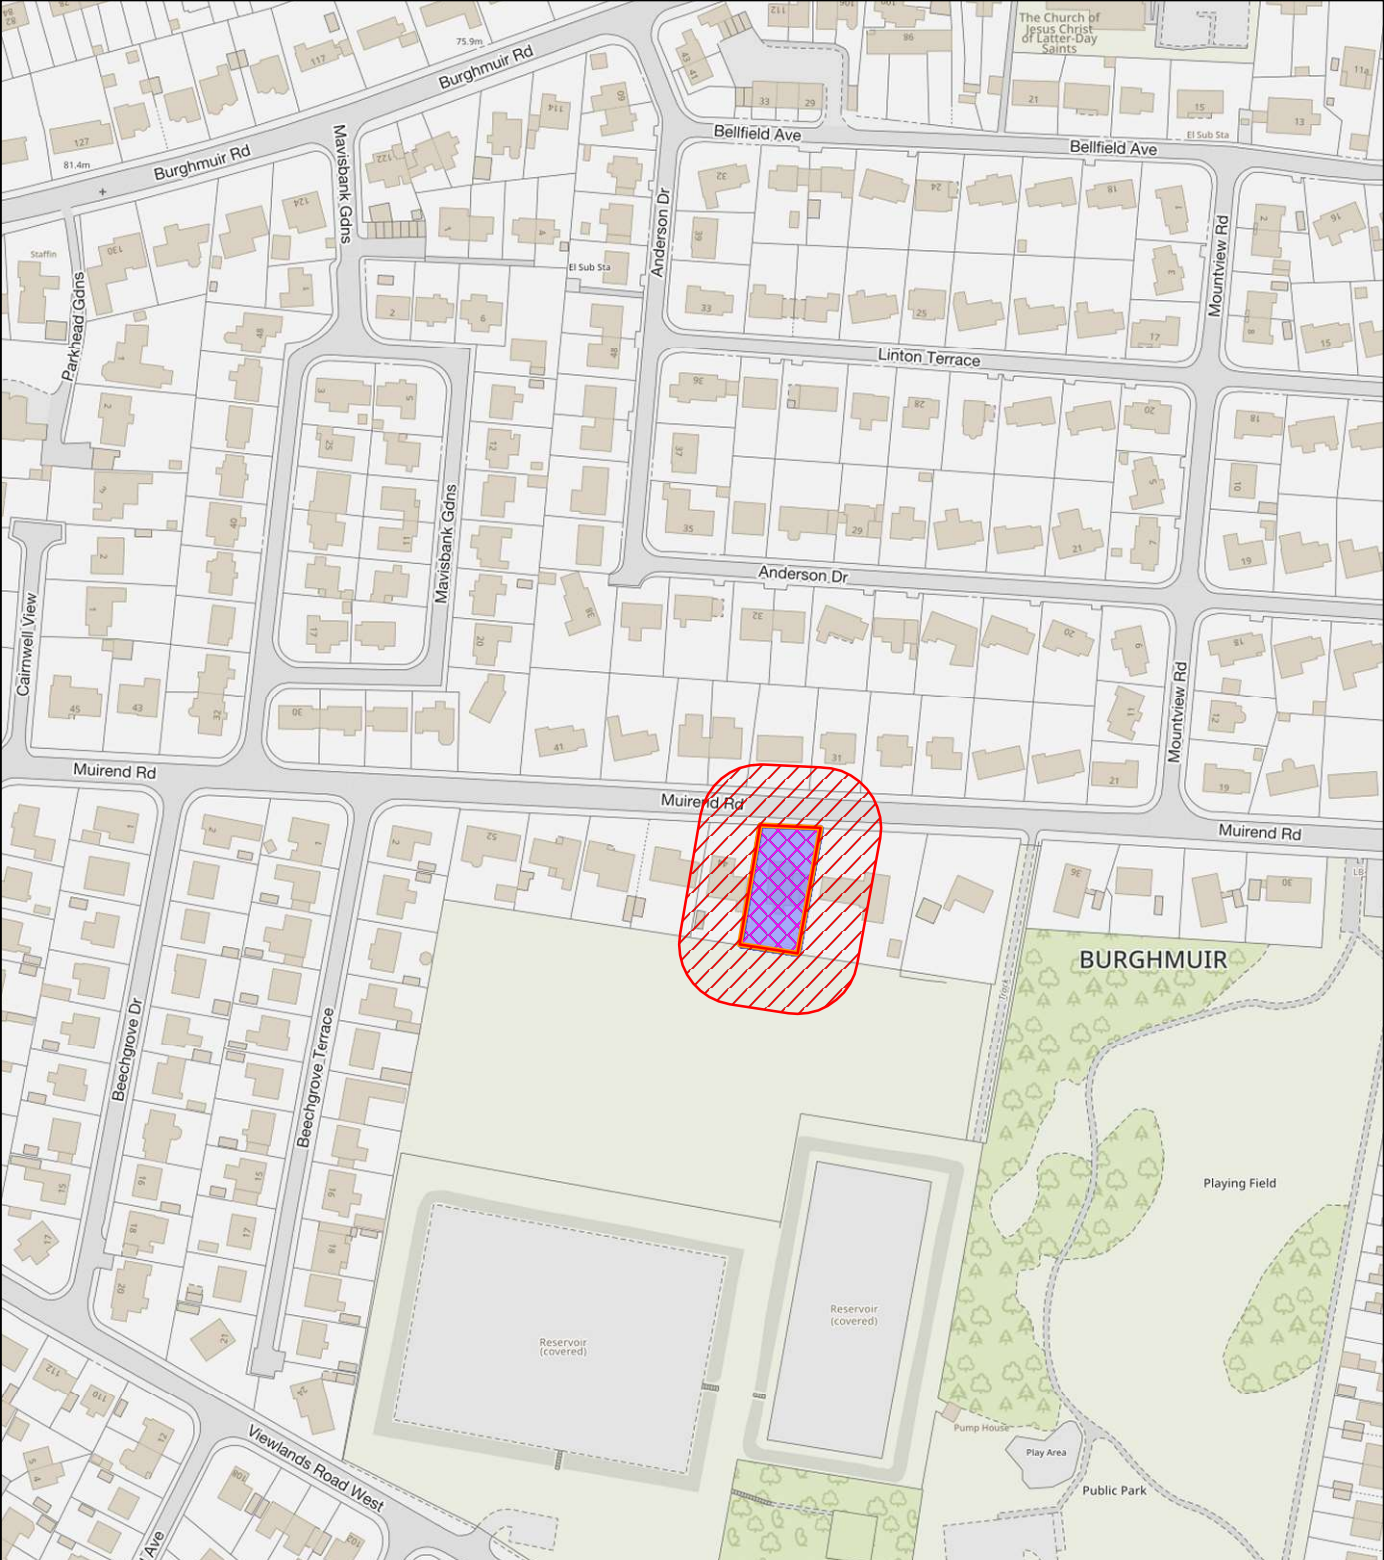

Perth & Kinross Council

NEIGHBOUR NOTIFICATION

Location Plan showing planning application site

This map is for Neighbour Notification ONLY. It must not be reproduced or used for any other purpose.

© Crown copyright [and database rights] 2023 OS 100016971. You are permitted to use this data solely to enable you to respond to, or interact with, the organisation that provided you with the data. You are not permitted to copy, sub-licence, distribute or sell any of this data to third parties in any form.