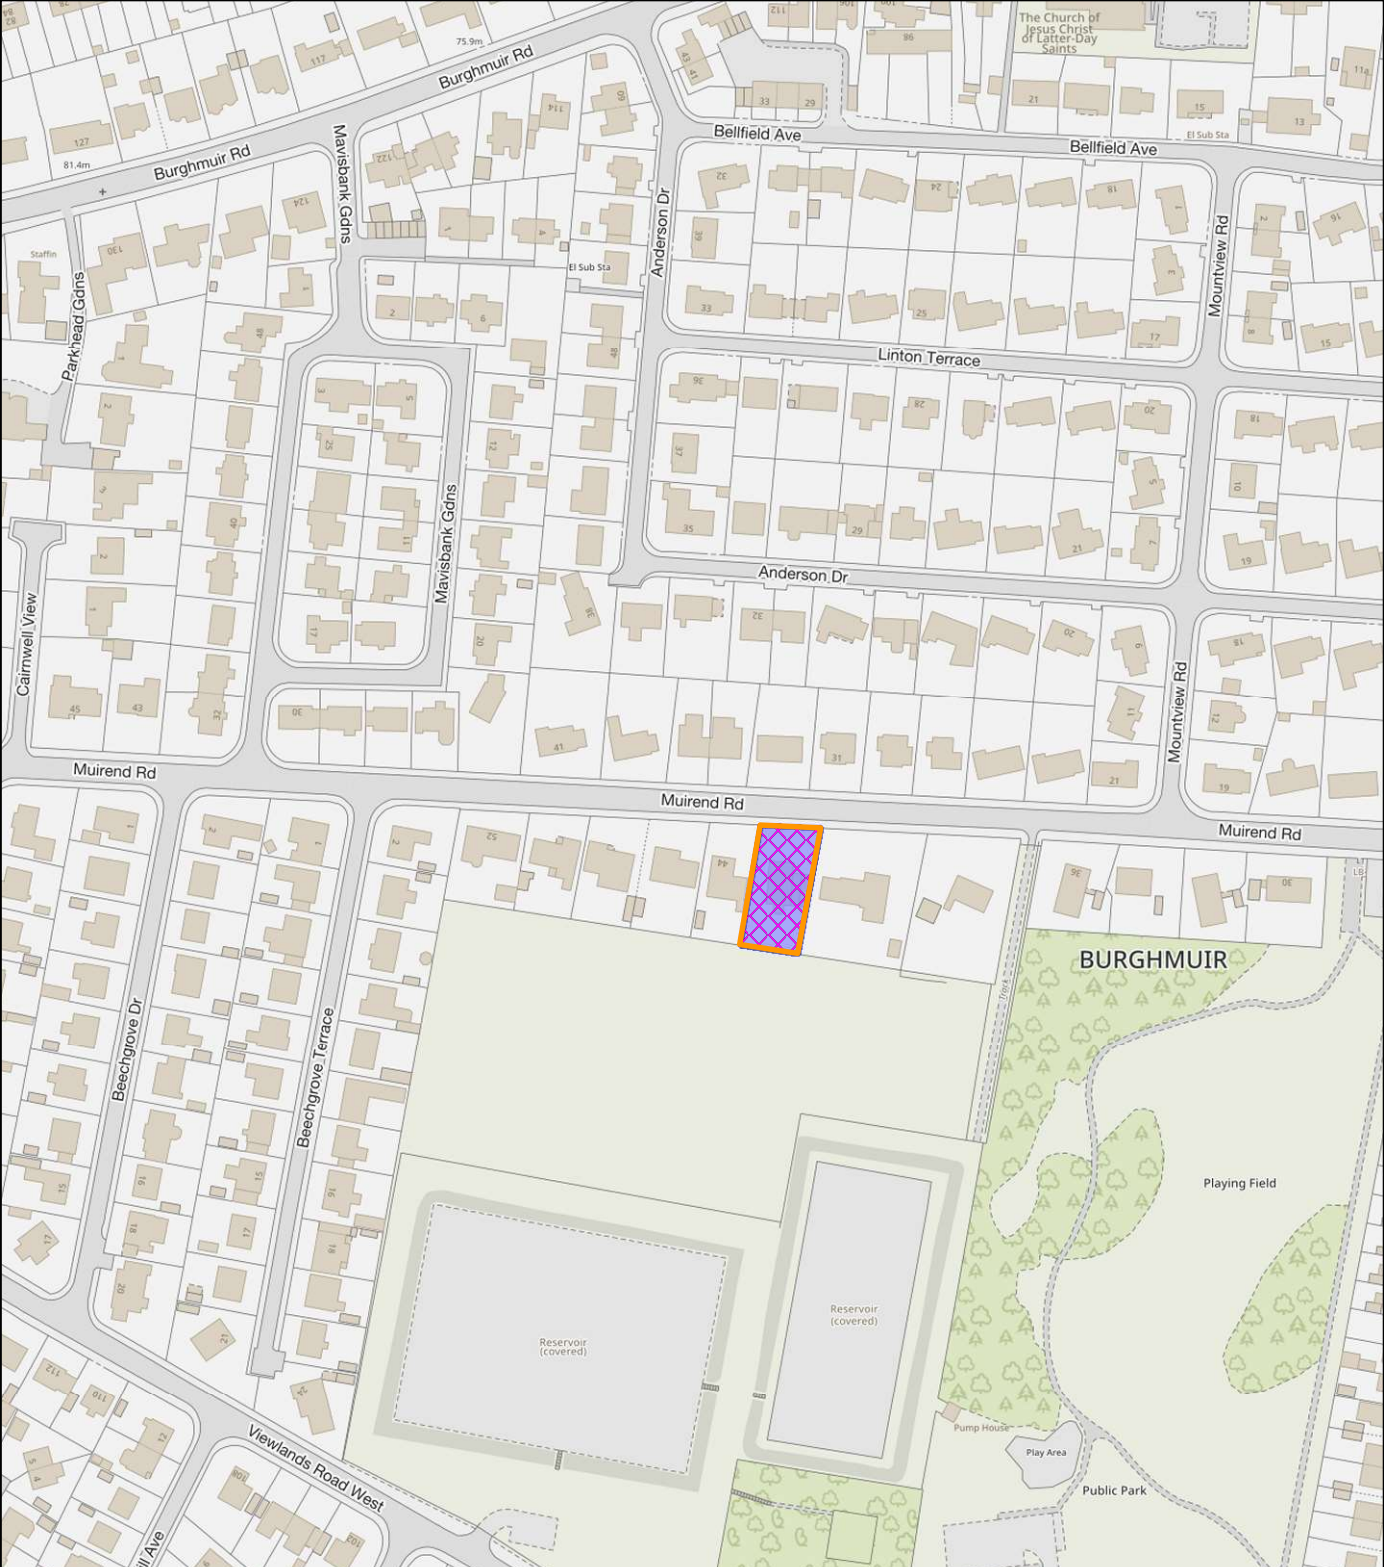

Perth & Kinross Council

NEIGHBOUR NOTIFICATION

Location Plan showing planning application site

This map is for Neighbour Notification ONLY. It must not be reproduced or used for any other purpose.

© Crown copyright [and database rights] 2023 OS 100016971. You are permitted to use this data solely to enable you to respond to, or interact with, the organisation that provided you with the data. You are not permitted to copy, sub-licence, distribute or sell any of this data to third parties in any form.