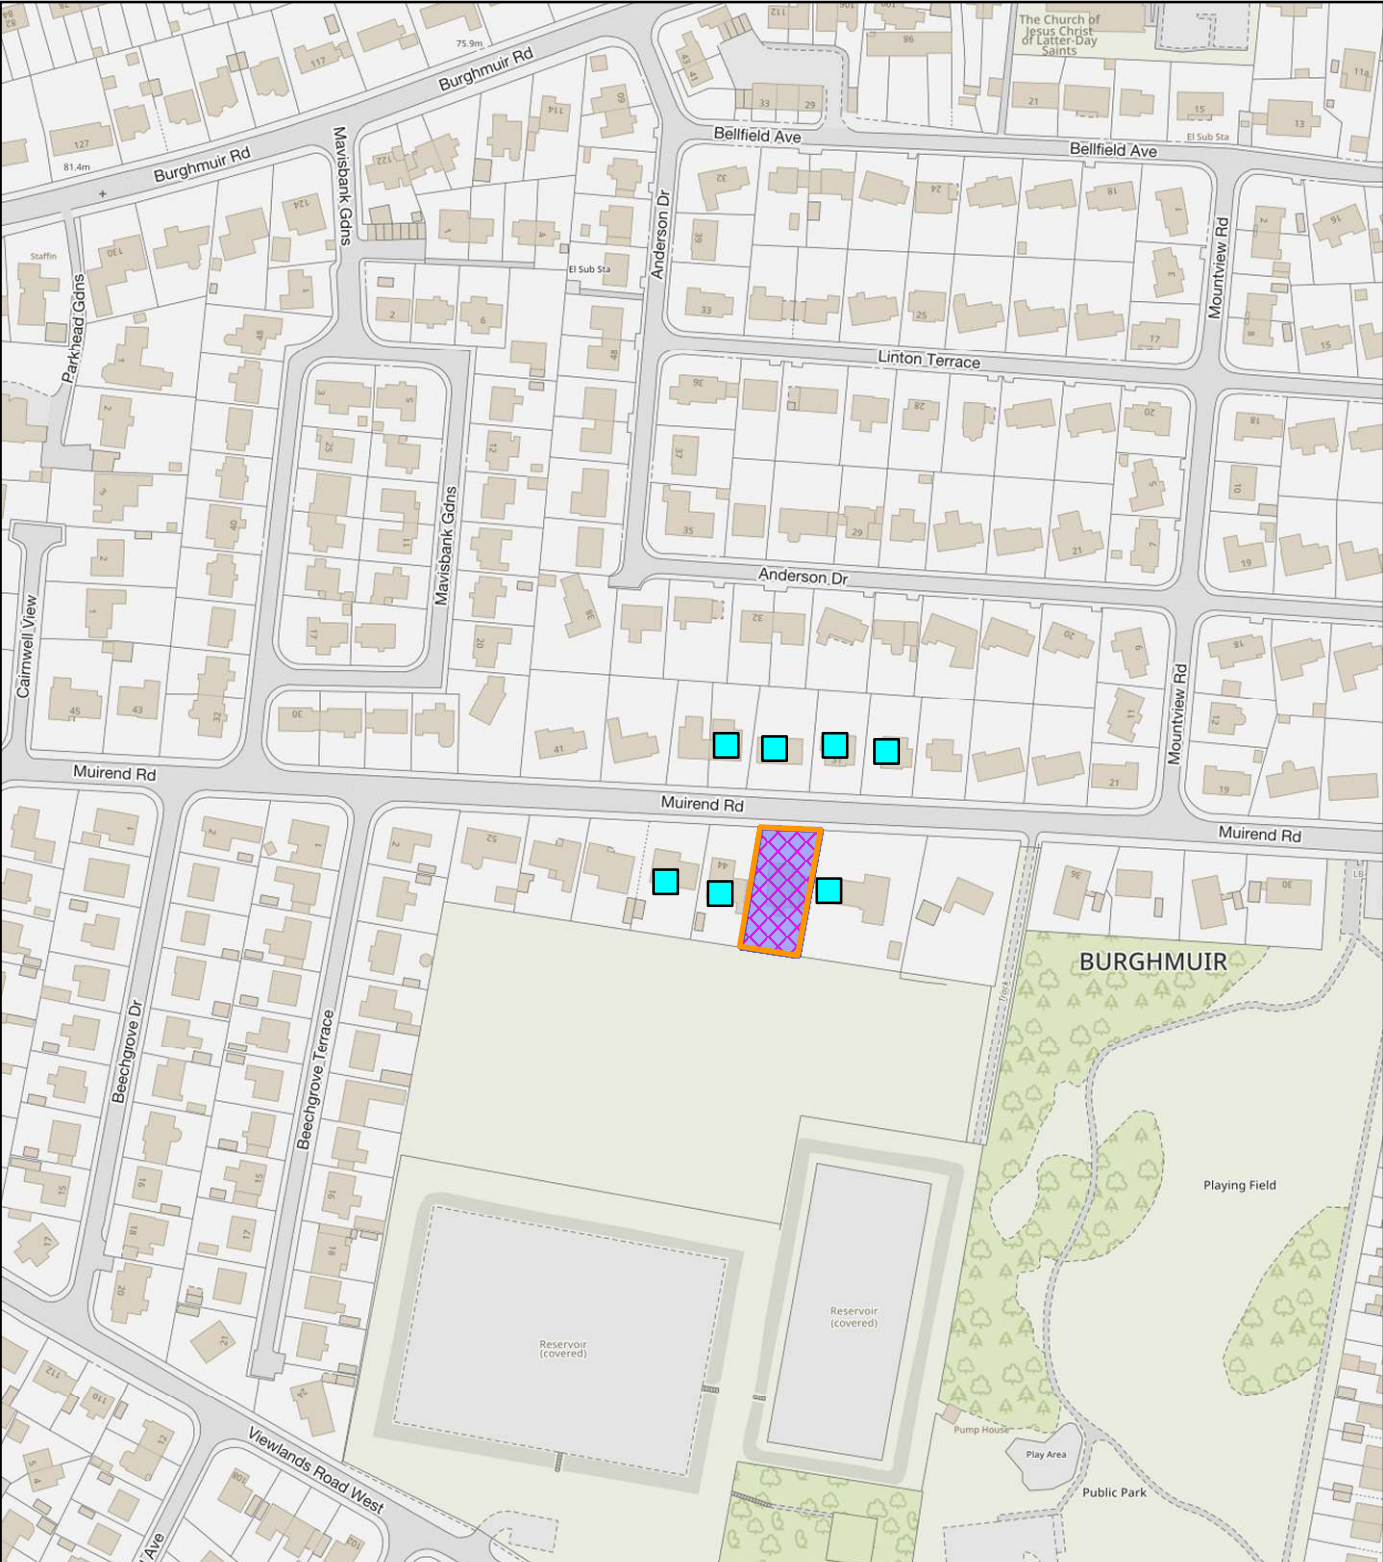

Perth & Kinross Council

NEIGHBOUR NOTIFICATION

Location Plan showing planning application site

This map is for Neighbour Notification ONLY. It must not be reproduced or used for any other purpose.

© Crown copyright [and database rights] 2023 OS 100016971. You are permitted to use this data solely to enable you to respond to, or interact with, the organisation that provided you with the data. You are not permitted to copy, sub-licence, distribute or sell any of this data to third parties in any form.