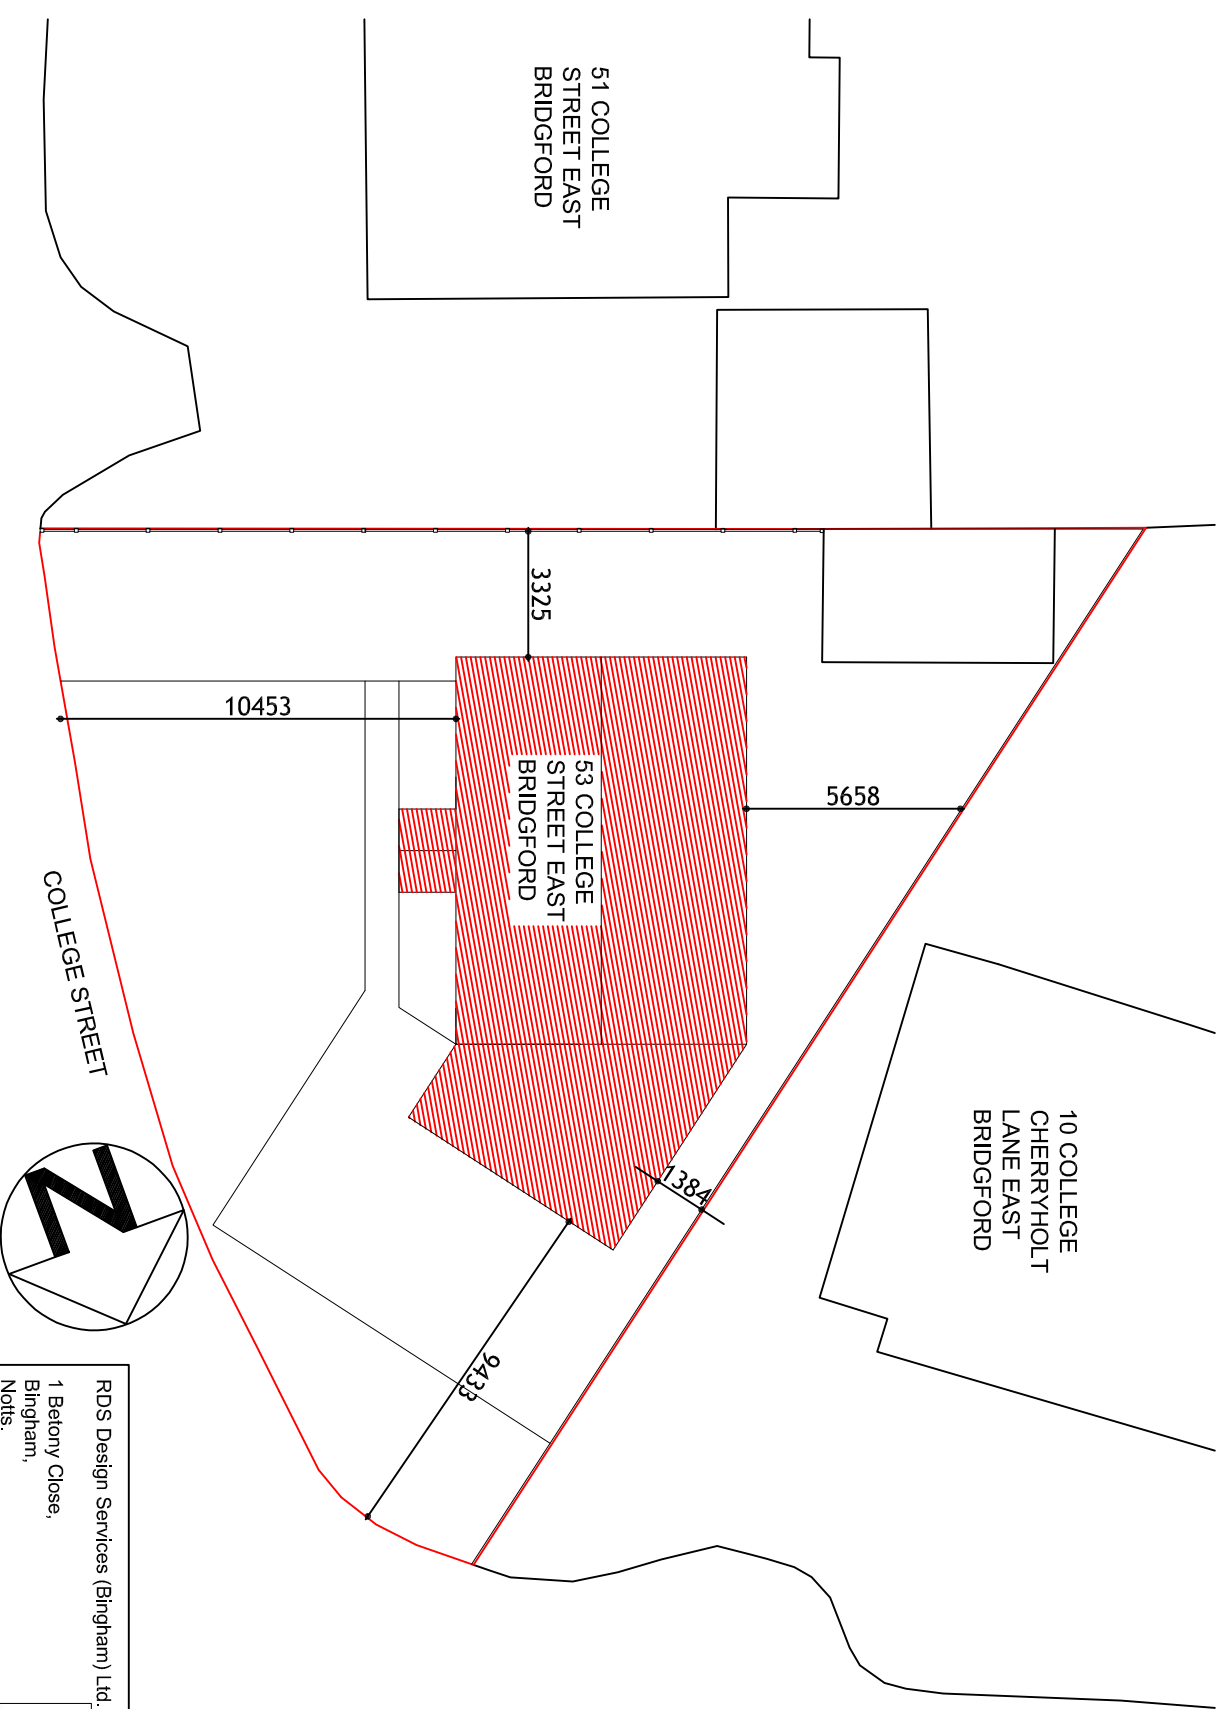

Crown Copyright 2023 OS Licence 100035409

Metres (1:1250 scale)

Location plan (1:1250)

Metres (1:200 scale)

@ Crown Copyright 2023 OS Licence 100035409

Site plan (1:200)

<p>RDS Design Services (Bingham) Ltd 1 Betsy Close, Bingham, Notts. NG13 8TP web - www.rdsdesignservices.co.uk email - rdsdesignservices@live.co.uk Office - 01949 838128 Mob - 07980640454</p> 	
<p>CLIENT Mrs H Wilkinson</p>	
<p>JOB Proposed works to: 53 College Street, East Bridgford Nottinghamshire, NG13 8LF</p>	
<p>DESCRIPTION OF WORKS New single storey side extension. Hip to gable loft conversion including dormer windows. New porch and addition of cladding to front elevation.</p>	
<p>SHEET TITLE Site & Location plan</p>	
<p>job ref. 23-029 drg. no. 07</p>	<p>date Oct 2023 scale 1:1250 & 1:200 @ A3</p>