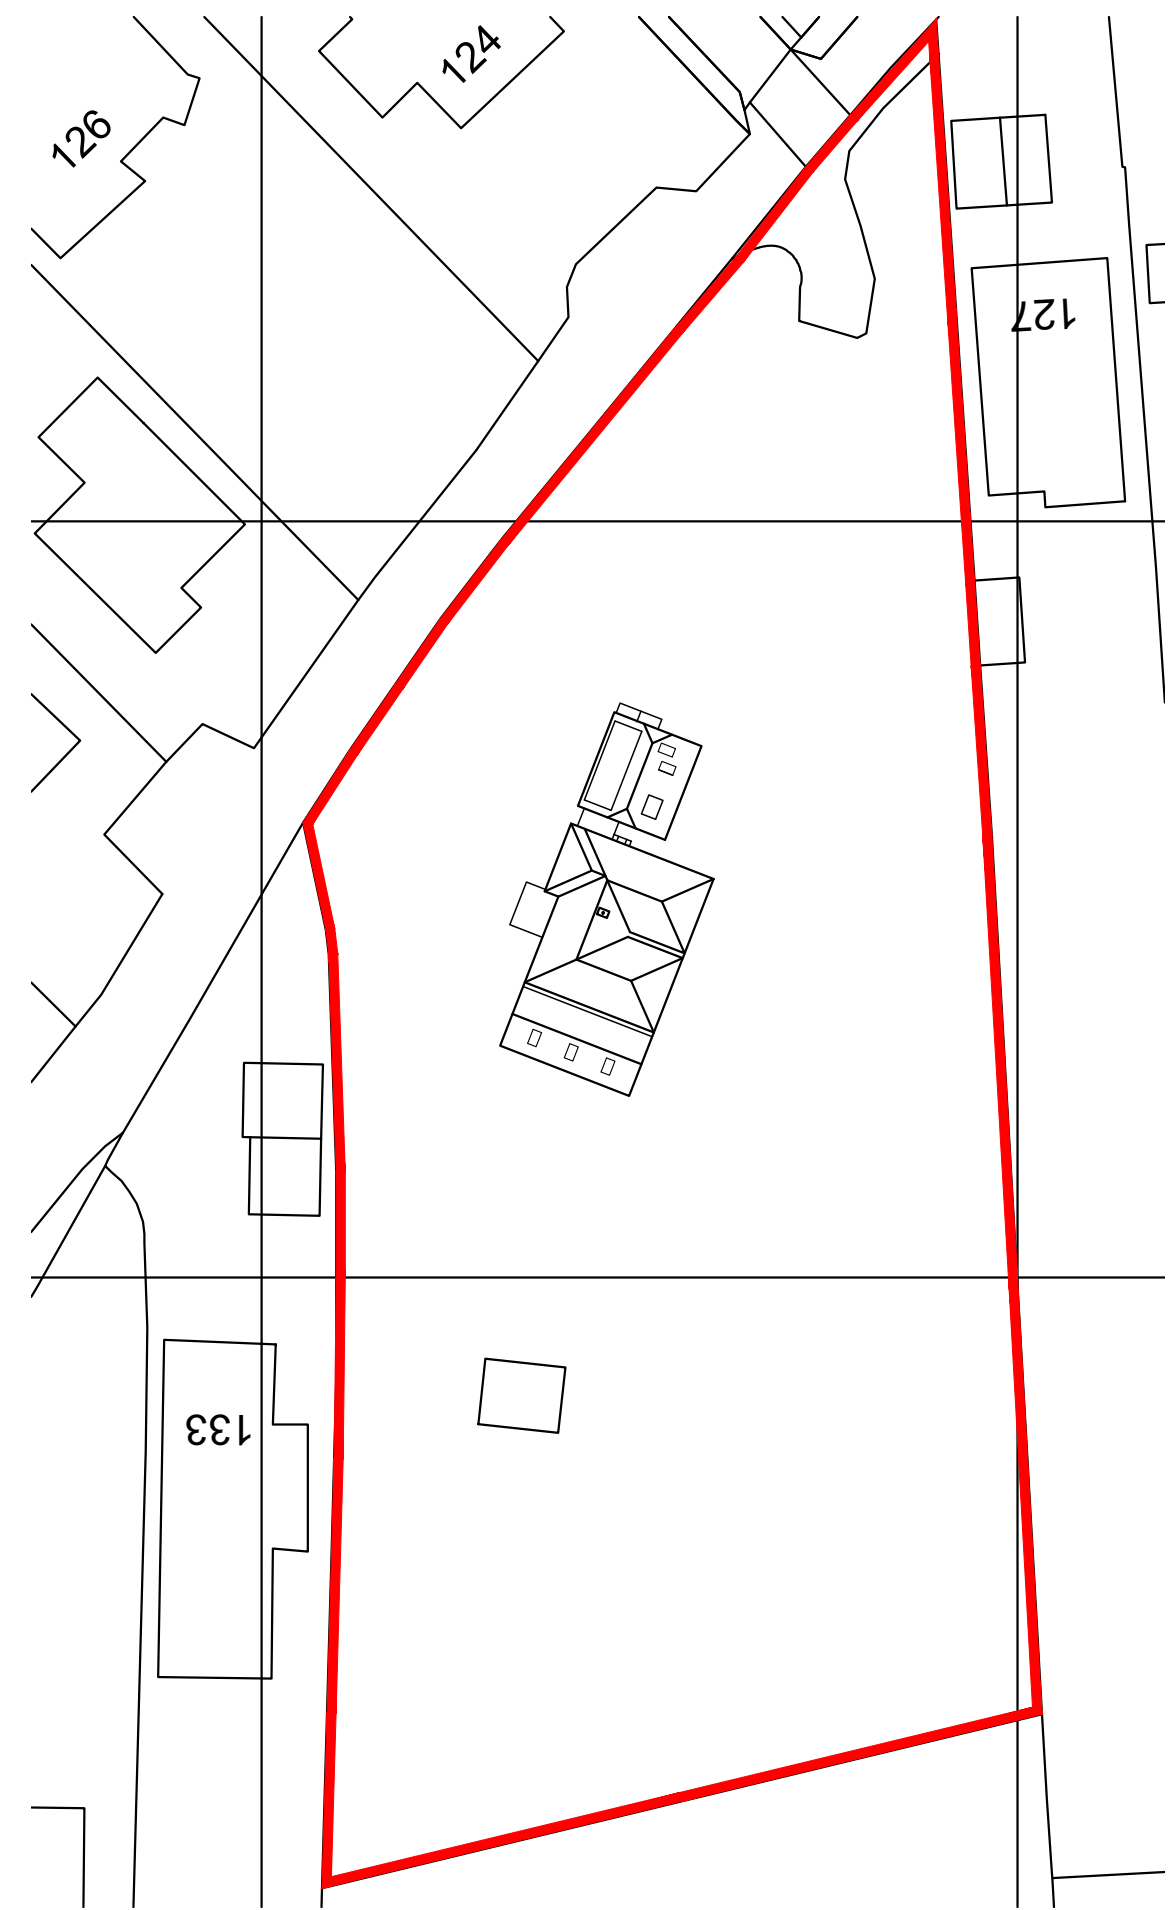

LOCATION PLAN

SCALE BAR 1:1250

BLOCK PLAN

SCALE BAR 1:500

© Crown Copyright  
All right reserved  
Reproduced by Permission  
Licence No.100046837

NOTES

- Data within this drawing provided by Ordnance Survey. Please note that Ordnance Survey can only guarantee accuracy to 0.9m for maps at this scale. CAAD Ltd. accept no responsibility for the accuracy of the Ordnance Survey boundaries. It is strongly recommended that a land survey is carried out should the development rely on the accuracy of these boundaries.

SITE PLANS

Scale	A3 = As Shown
Drawn By	OS
Date	12.10.2023

Project No.      Sheet No.      Rev.

**23049      101      0**