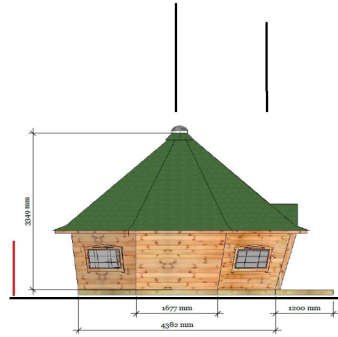

Existing NE NW SE and SW Elevations
Greenlands Soaper Lane Shelf Scale 1:100 @A3

North East Elevation

North West Elevation

South East Elevation

South West Elevation