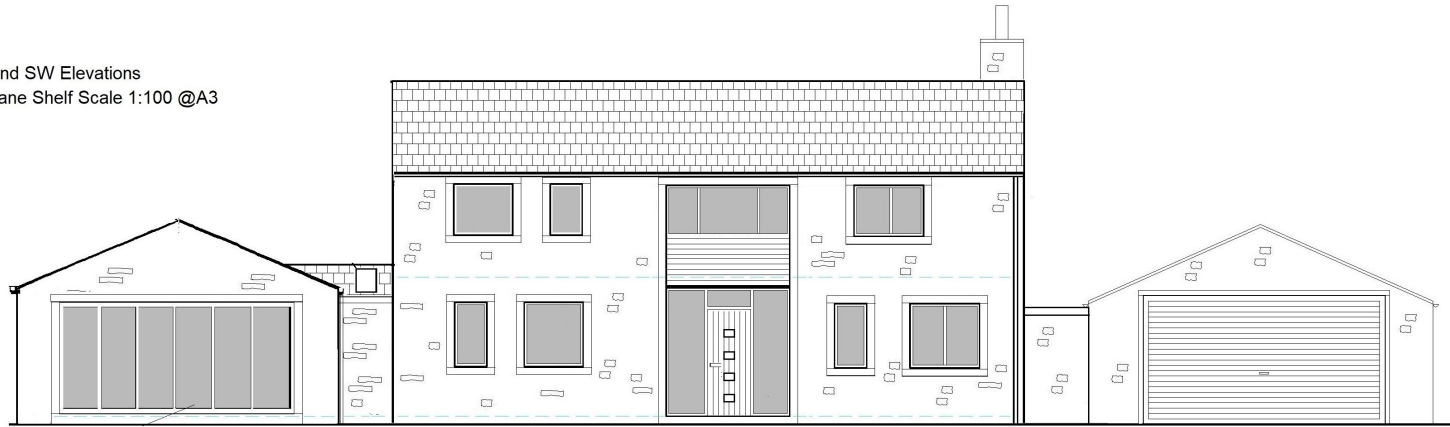

Existing NE NW SE and SW Elevations
Greenlands Soaper Lane Shelf Scale 1:100 @A3

North East Elevation

North West Elevation

South East Elevation

South West Elevation