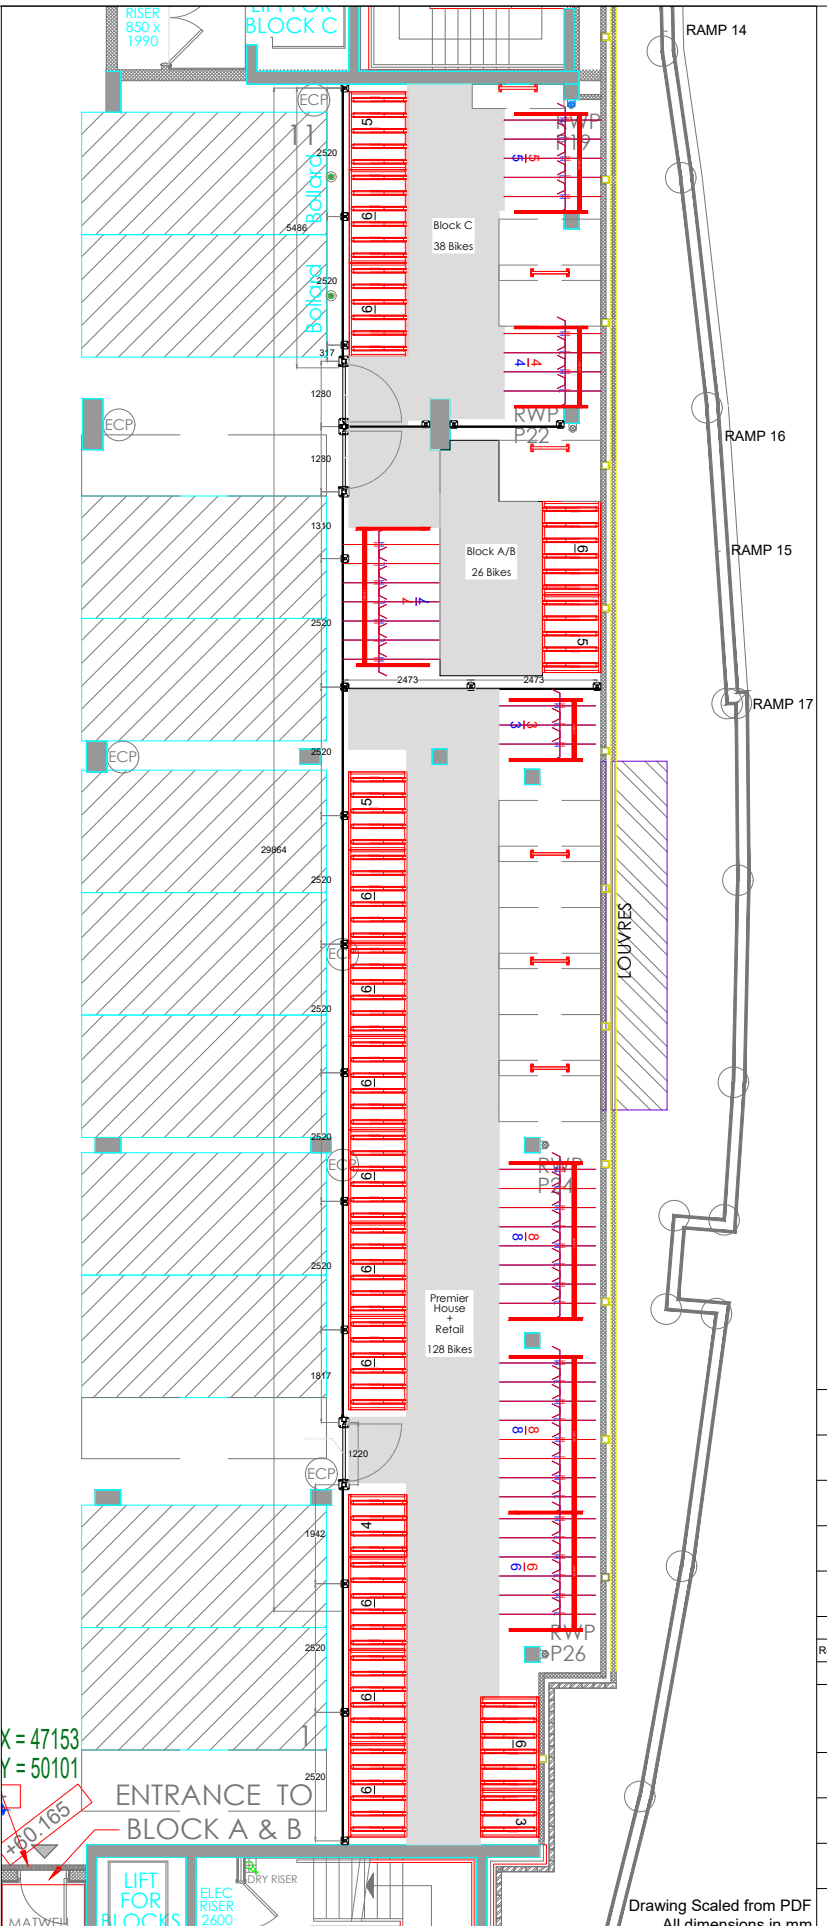

GROUND FLOOR

Product 1:	2ParkUp Cycle Rack 82 Units		
Product 2:	Semi Vertical Cycle Rack 145 Units		
Product 3:	Sheffield Stand Cycle Rack 13 Units (19 Bicycle Spaces)		
Product 4:	Secure Caging		
Number of bicycle places: 246 Total Bike Places: 332			
08	OV	1-Dec-23	Claritas Group
Rev No.	Drawn By	Drawn Date	Client Name
First Issue		17.01.2023	
turvec			
Project Title Premier Place			
Drawing Title GA - Ground Floor Bike Rooms			
Drawing Number 24343-TUR-DR-08-01			
Turvec Reference 24343	Drawing Scale @A3	0.001412 Page Number	01

Drawing Scaled from PDF
All dimensions in mm