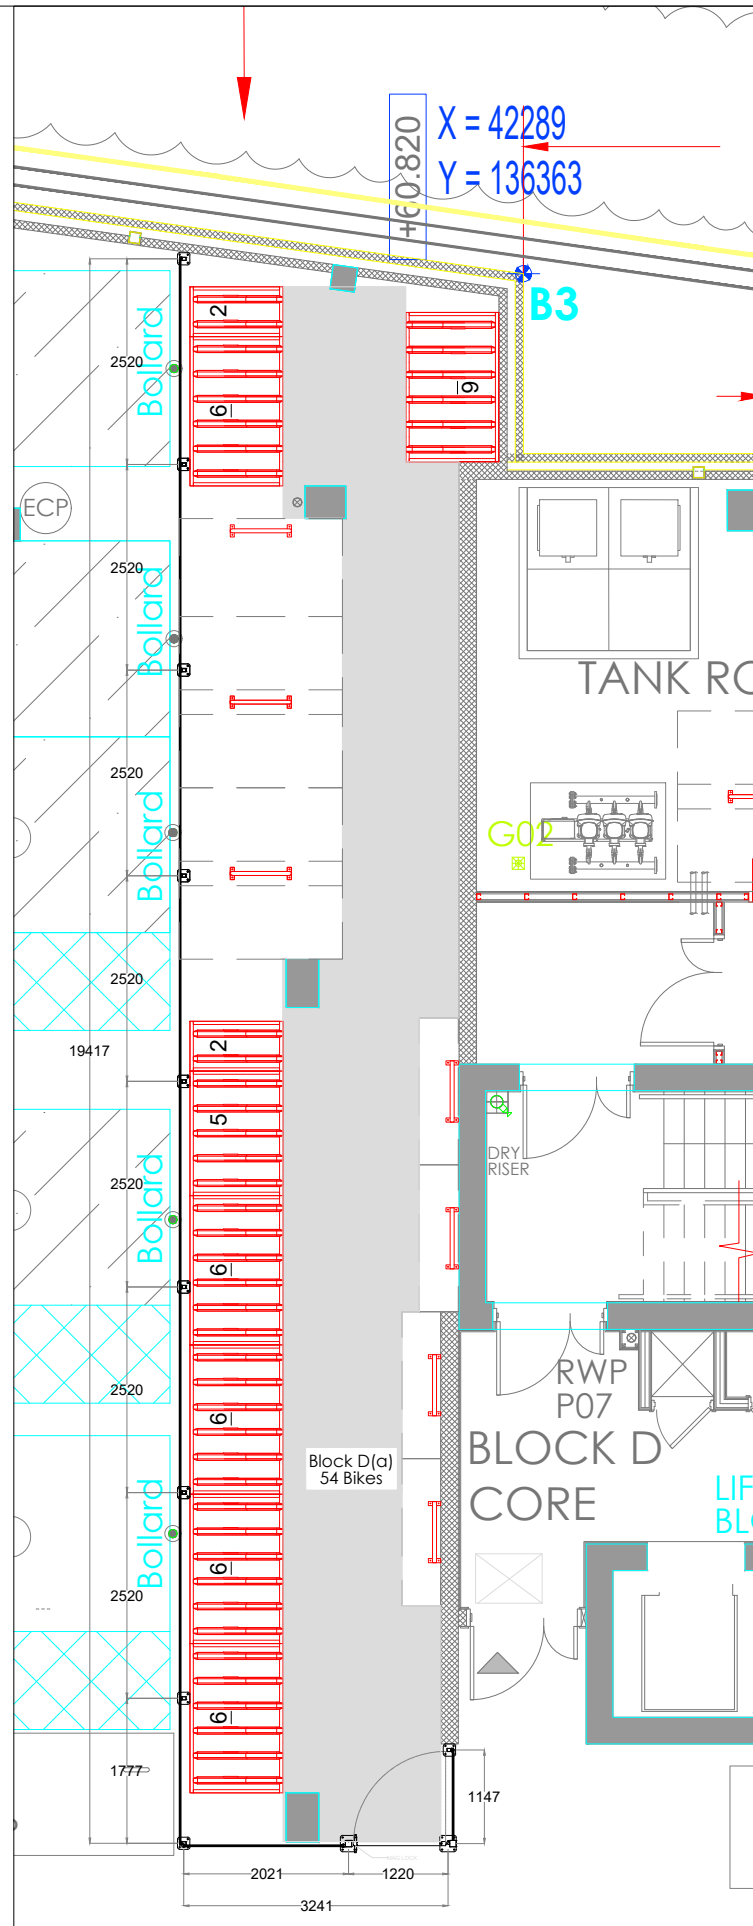

GROUND FLOOR

Product 1:	2ParkUp Cycle Rack 82 Units		
Product 2:	Semi Vertical Cycle Rack 145 Units		
Product 3:	Sheffield Stand Cycle Rack 13 Units (19 Bicycle Spaces)		
Product 4:	Secure Caging		
Number of bicycle places: 246 Total Bike Places: 332			
08	OV	1-Dec-23	Claritas Group
Rev No.	Drawn By	Drawn Date	Client Name
First Issue		17.01.2023	
turvec			
Project Title Premier Place			
Drawing Title GA - Ground Floor Bike Rooms			
Drawing Number 24343-TUR-DR-08-01			
Turvec Reference 24343	Drawing Scale @A3	0.001412 Page Number	01

Drawing Scaled from PDF
All dimensions in mm