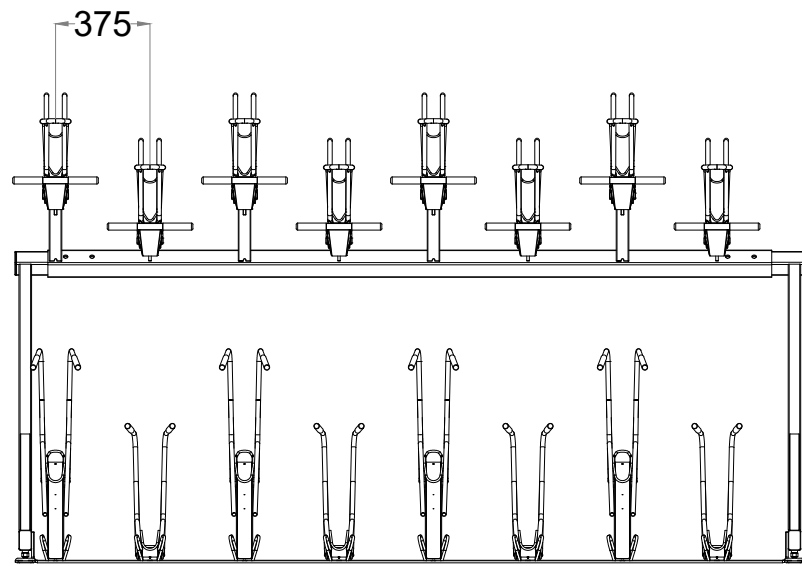

Plan View

Front Elevation

Typical Semi Vertical rack detail based on 6-space modules

Side Elevation

Side Elevation

Product:	2ParkUp
Quantity:	7 Modules
Spacing:	375mm
Material:	Mild Steel
Finish:	Galvanised
Colour:	Gas Spring Covers RAL 3000
Fixing Method:	Surface Mounted Leveling Feet
Fixing:	M10
Other Detail:	

Number of bicycle places: 120

08	OV	1-Dec-23	Claritas Group
Rev No.	Drawn By	Drawn Date	Client Name
First Issue	17.01.2023		

Project Title  
Premier Place

Drawing Title  
2ParkUp Cycle Rack

Drawing Number  
24343-TUR-DR-08-03

Turvec Reference 24343	Drawing Scale 1:30 @A3	Page Number 03
---------------------------	---------------------------	-------------------

Drawing Scaled from PDF  
All dimensions in mm