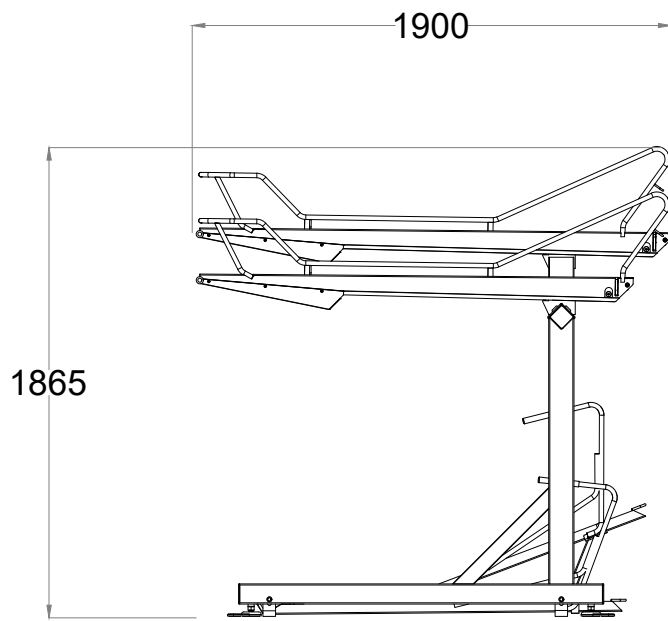

Plan View

Front Elevation

Typical Semi Vertical rack detail based on 6-space modules

Side Elevation

Side Elevation

Product:	2ParkUp
Quantity:	7 Modules
Spacing:	375mm
Material:	Mild Steel
Finish:	Galvanised
Colour:	Gas Spring Covers RAL 3000
Fixing Method:	Surface Mounted Leveling Feet
Fixing:	M10
Other Detail:	

Number of bicycle places: 120

08	OV	1-Dec-23	Claritas Group
Rev No.	Drawn By	Drawn Date	Client Name
First Issue	17.01.2023		

Project Title  
Premier Place

Drawing Title  
2ParkUp Cycle Rack

Drawing Number  
24343-TUR-DR-08-03

Turvec Reference 24343	Drawing Scale 1:30 @A3	Page Number 03
---------------------------	---------------------------	-------------------

Drawing Scaled from PDF  
All dimensions in mm