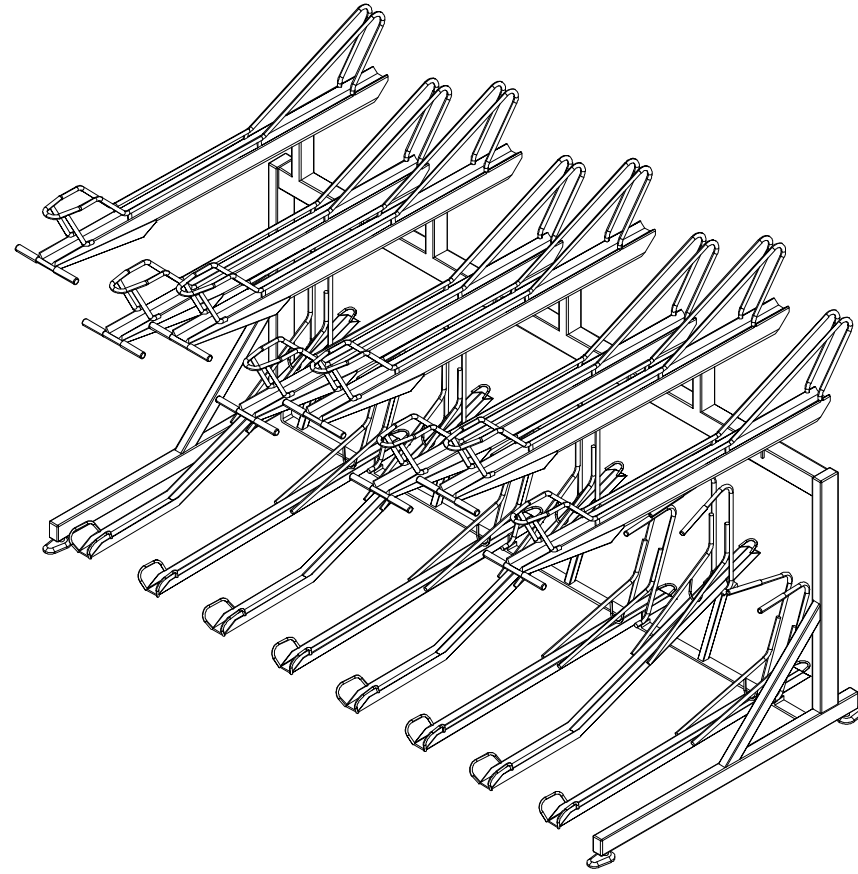

Plan View

Front Elevation

Typical Semi Vertical rack detail based on 6-space modules

Side Elevation

Side Elevation

Product:	2ParkUp
Quantity:	7 Modules
Spacing:	375mm
Material:	Mild Steel
Finish:	Galvanised
Colour:	Gas Spring Covers RAL 3000
Fixing Method:	Surface Mounted Leveling Feet
Fixing:	M10
Other Detail:	

Number of bicycle places: 120

08	OV	1-Dec-23	Claritas Group
Rev No.	Drawn By	Drawn Date	Client Name
First Issue	17.01.2023		

Project Title  
Premier Place

Drawing Title  
2ParkUp Cycle Rack

Drawing Number  
24343-TUR-DR-08-03

Turvec Reference 24343	Drawing Scale 1:30 @A3	Page Number 03
---------------------------	---------------------------	-------------------

Drawing Scaled from PDF  
All dimensions in mm