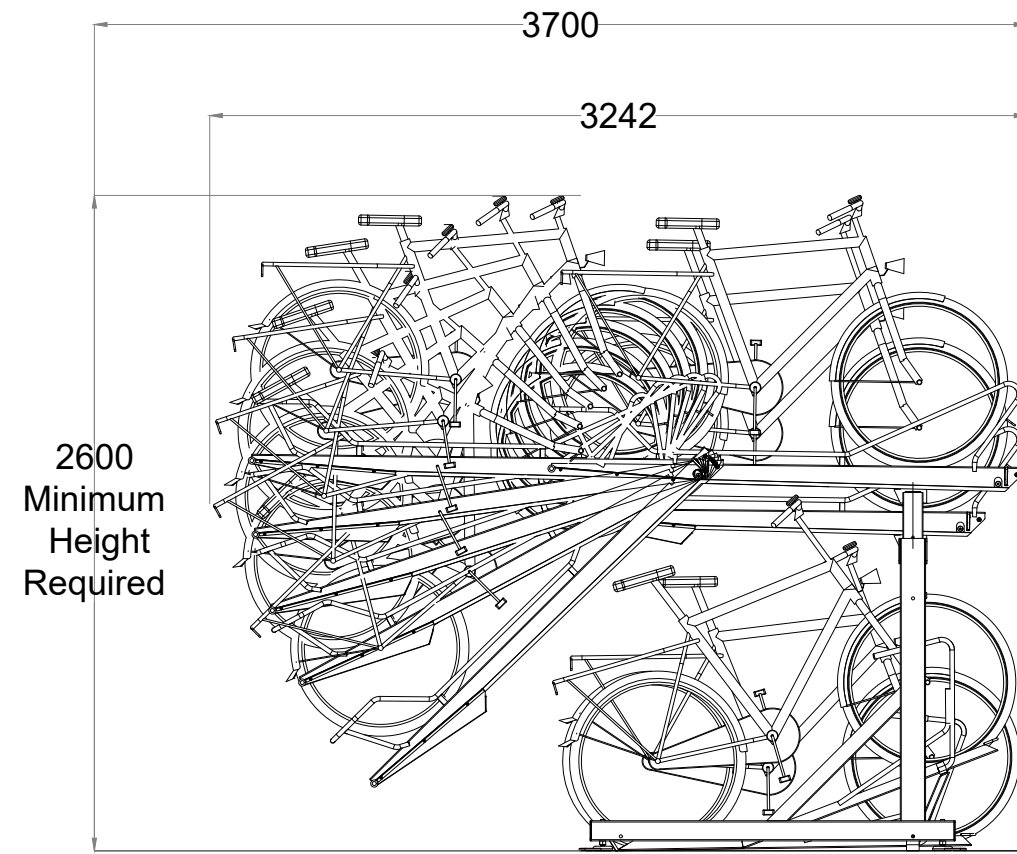

Plan View

Front Elevation

Typical Semi Vertical rack detail based on 6-space modules

Side Elevation

Side Elevation

Product:	2ParkUp
Quantity:	7 Modules
Spacing:	375mm
Material:	Mild Steel
Finish:	Galvanised
Colour:	Gas Spring Covers RAL 3000
Fixing Method:	Surface Mounted Leveling Feet
Fixing:	M10
Other Detail:	

Number of bicycle places: 120

08	OV	1-Dec-23	Claritas Group
Rev No.	Drawn By	Drawn Date	Client Name
First Issue	17.01.2023		

Project Title  
Premier Place

Drawing Title  
2ParkUp Cycle Rack

Drawing Number  
24343-TUR-DR-08-03

Turvec Reference 24343	Drawing Scale 1:30 @A3	Page Number 03
---------------------------	---------------------------	-------------------

Drawing Scaled from PDF  
All dimensions in mm