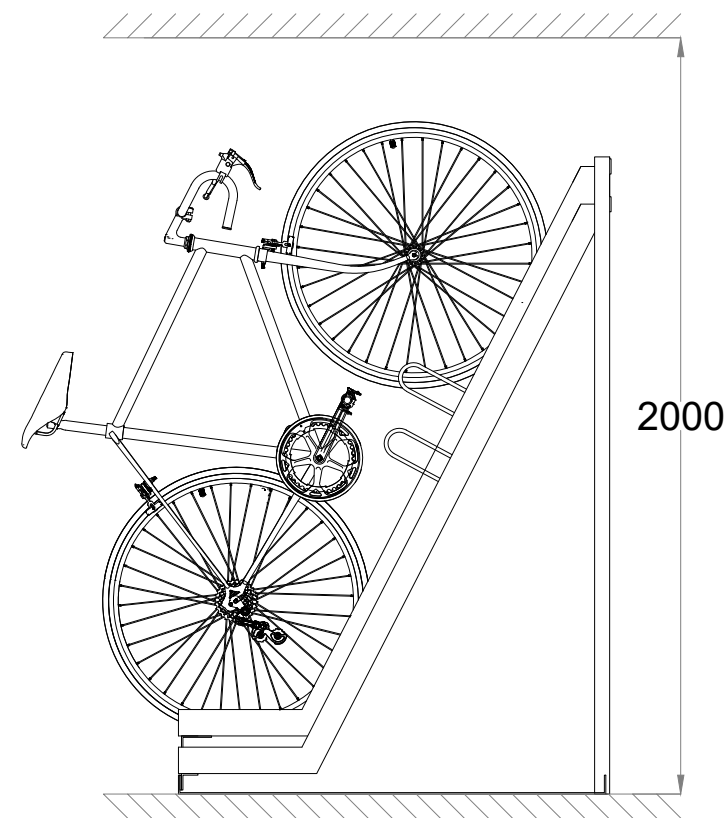

Plan View

Front Elevation

Side Elevation

Side Elevation

Product:	Semi Vertical Racks
Quantity:	14 Modules
Spacing:	305
Material:	Mild Steel
Finish:	Galvanised
Colour:	N/A
Fixing Method:	Surface Mounted
Fixing:	M10 Anchor
Other:	150mm off wall

Number of bicycle places: 193

08	OV	1-Dec-23	Claritas Group
Rev No.	Drawn By	Drawn Date	Client Name
First Issue	17.01.2023		

Project Title
Premier Place

Drawing Title
Semi Vertical Cycle Rack

Drawing Number
24343-TUR-DR-08-04

Drawing Scaled from PDF
All dimensions in mm

Turvec Reference 24343	Drawing Scale 1:20 @A3	Page Number 04
---------------------------	---------------------------	-------------------