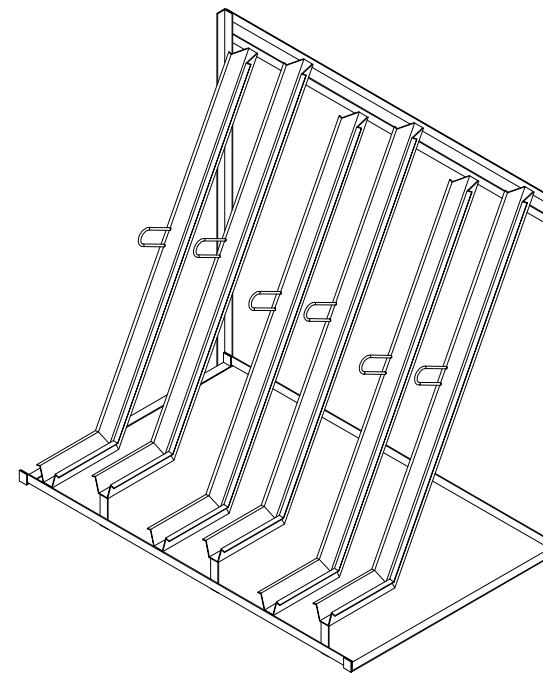

Plan View

Front Elevation

Side Elevation

Side Elevation

Product:	Semi Vertical Racks
Quantity:	14 Modules
Spacing:	305
Material:	Mild Steel
Finish:	Galvanised
Colour:	N/A
Fixing Method:	Surface Mounted
Fixing:	M10 Anchor
Other:	150mm off wall

Number of bicycle places: 193

08	OV	1-Dec-23	Claritas Group
Rev No.	Drawn By	Drawn Date	Client Name
First Issue	17.01.2023		

Project Title
Premier Place

Drawing Title
Semi Vertical Cycle Rack

Drawing Number
24343-TUR-DR-08-04

Drawing Scaled from PDF
All dimensions in mm

Turvec Reference 24343	Drawing Scale 1:20 @A3	Page Number 04
---------------------------	---------------------------	-------------------