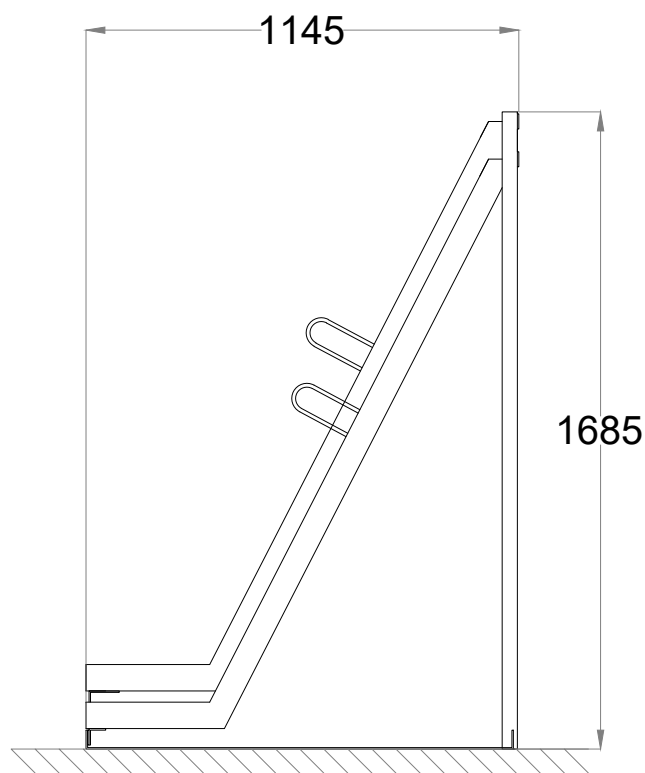

Plan View

Front Elevation

Side Elevation

Side Elevation

Product:	Semi Vertical Racks
Quantity:	14 Modules
Spacing:	305
Material:	Mild Steel
Finish:	Galvanised
Colour:	N/A
Fixing Method:	Surface Mounted
Fixing:	M10 Anchor
Other:	150mm off wall

Number of bicycle places: 193

08	OV	1-Dec-23	Claritas Group
Rev No.	Drawn By	Drawn Date	Client Name
First Issue	17.01.2023		

Project Title
Premier Place

Drawing Title
Semi Vertical Cycle Rack

Drawing Number
24343-TUR-DR-08-04

Drawing Scaled from PDF
All dimensions in mm

Turvec Reference 24343	Drawing Scale 1:20 @A3	Page Number 04
---------------------------	---------------------------	-------------------