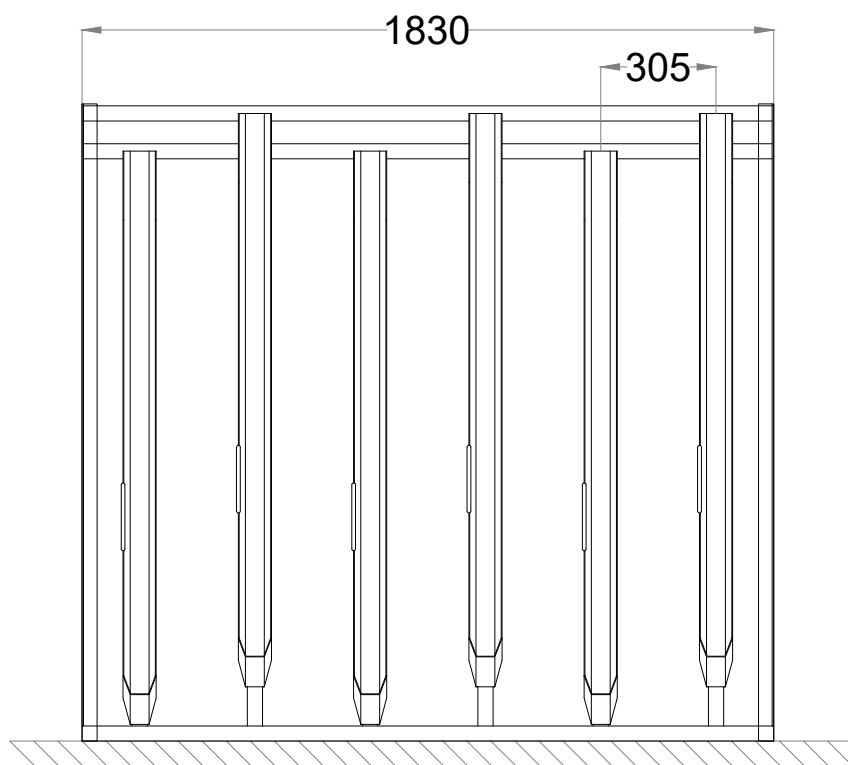

Plan View

Front Elevation

Side Elevation

Side Elevation

Product:	Semi Vertical Racks
Quantity:	14 Modules
Spacing:	305
Material:	Mild Steel
Finish:	Galvanised
Colour:	N/A
Fixing Method:	Surface Mounted
Fixing:	M10 Anchor
Other:	150mm off wall

Number of bicycle places: 193

08	OV	1-Dec-23	Claritas Group
Rev No.	Drawn By	Drawn Date	Client Name
First Issue	17.01.2023		

Project Title
Premier Place

Drawing Title
Semi Vertical Cycle Rack

Drawing Number
24343-TUR-DR-08-04

Drawing Scaled from PDF
All dimensions in mm

Turvec Reference 24343	Drawing Scale 1:20 @A3	Page Number 04
---------------------------	---------------------------	-------------------