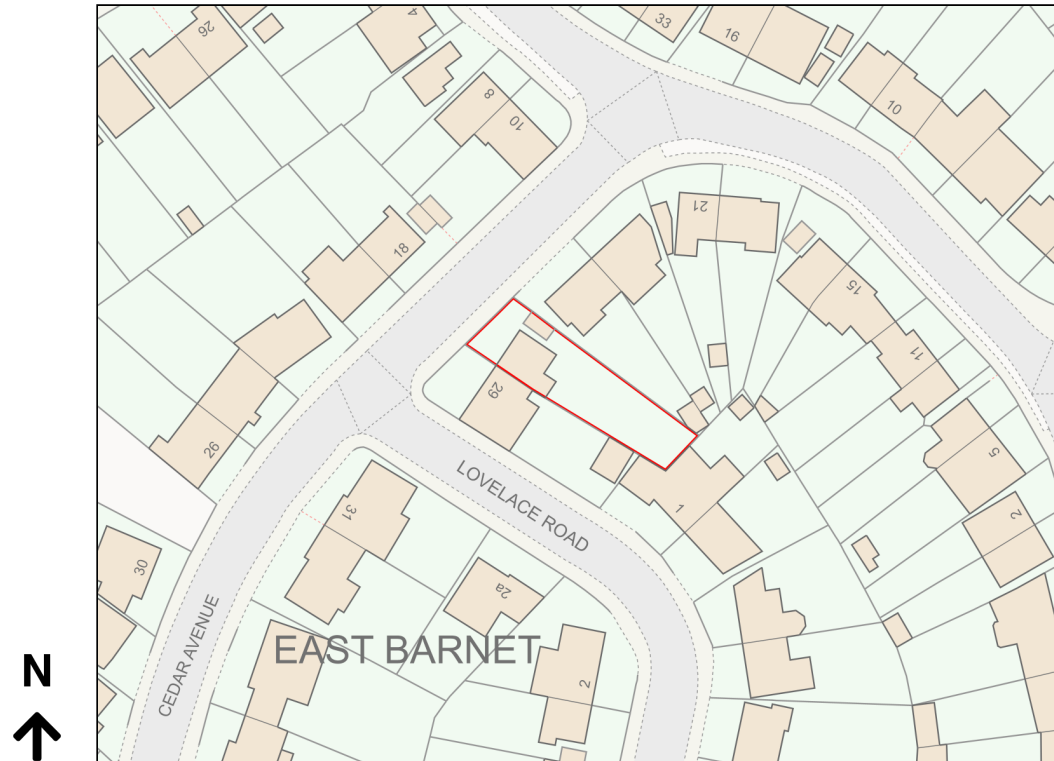

Location Plan

Site Address: 27, Cedar Avenue, East Barnet, Barnet, EN4 8DY

Date Produced: 14-Dec-2023

Scale: 1:1250 @A4

Planning Portal Reference: PP-12677076v1