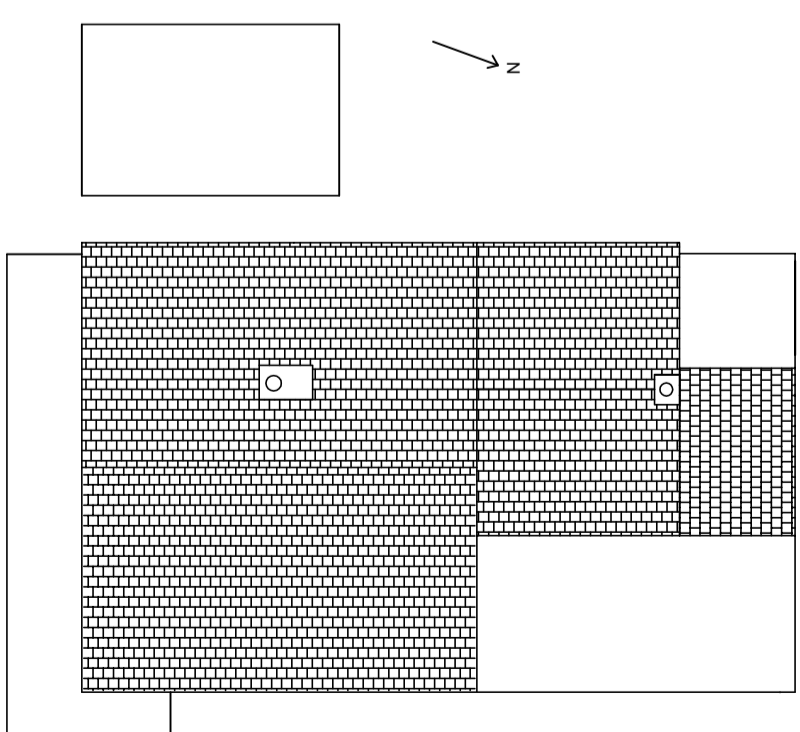

Proposed Aerial View (Excluding Solar PV Panels)

Current Aerial View

Drawing Status: Planning	Site Address: Alsatia Arnolds Lane Sutton-at-Hone Dartford Kent DA4 9HE
Title: Loft plan and Aerial Views	Contact: Lee Stranders
Drawing No. LPAV01	
Scale at A3 1:100 and 1:150	