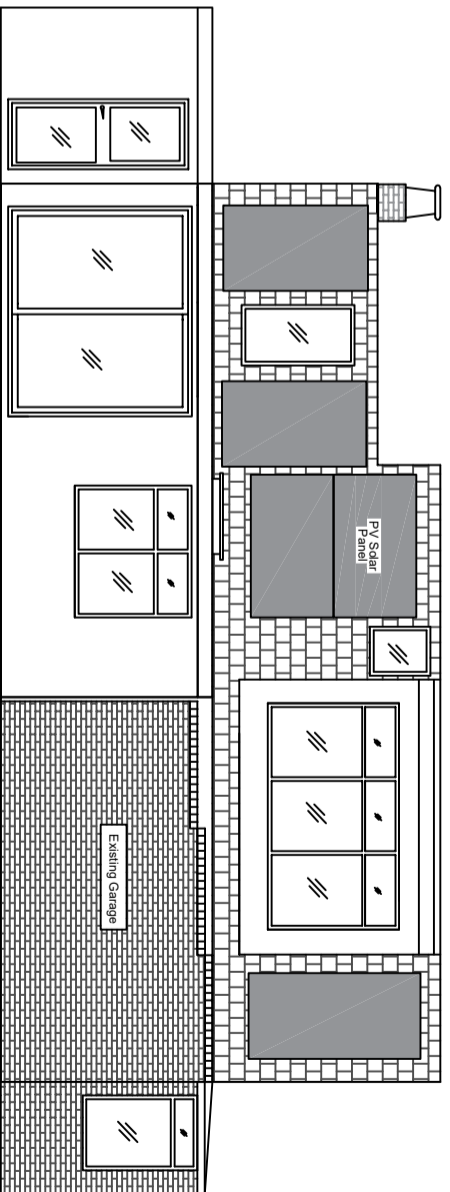

New Front Elevation

Proposed rear elevation

Proposed East Elevation

Proposed West Elevation

Drawing Status: Planning	Site Address: Alsatia Arnolds Lane
Title: Proposed Elevations	Sutton-at-Horne
Drawing No. PE01	Dartford Kent DA4 9HE
Scale at A3 1:100	Contact: Lee Stranders