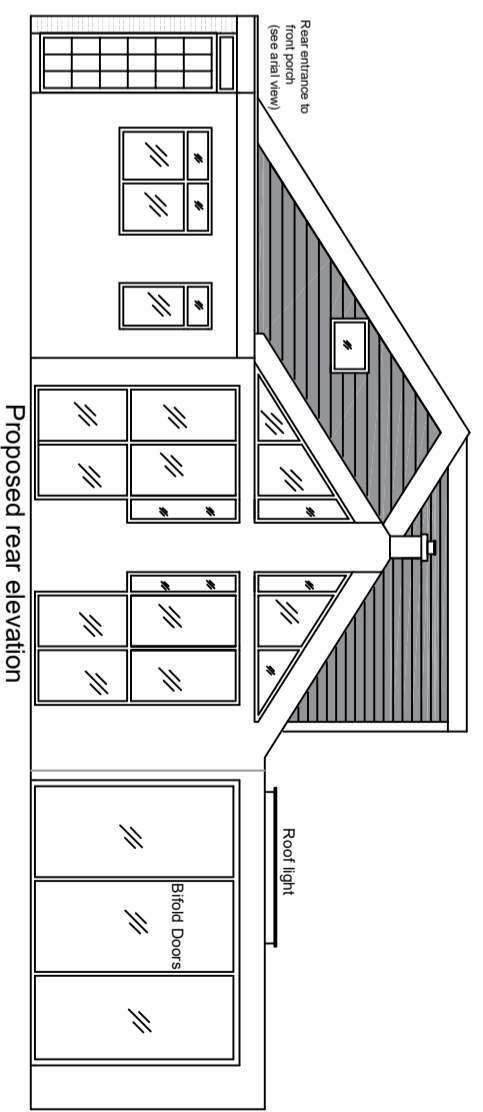

New Front Elevation

Proposed rear elevation

Proposed East Elevation

Proposed West Elevation

Drawing Status: Planning	Site Address: Alsatia Arnolds Lane
Title: Proposed Elevations	Sutton-at-Horne
Drawing No. PE01	Dartford Kent DA4 9HE
Scale at A3 1:100	Contact: Lee Stranders