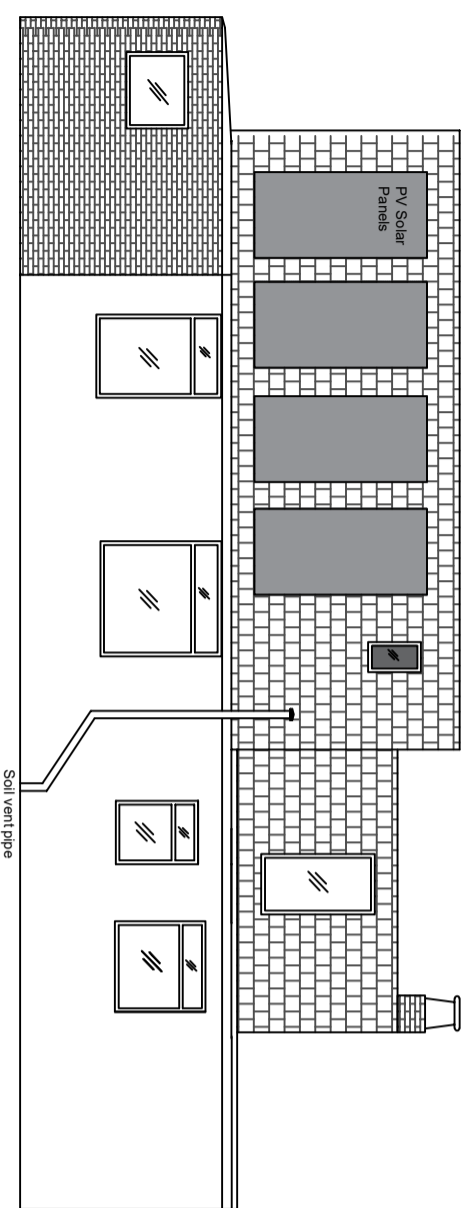

New Front Elevation

Proposed rear elevation

Proposed East Elevation

Proposed West Elevation

Drawing Status: Planning	Site Address: Alsatia Arnolds Lane
Title: Proposed Elevations	Sutton-at-Horne
Drawing No. PE01	Dartford Kent DA4 9HE
Scale at A3 1:100	Contact: Lee Stranders