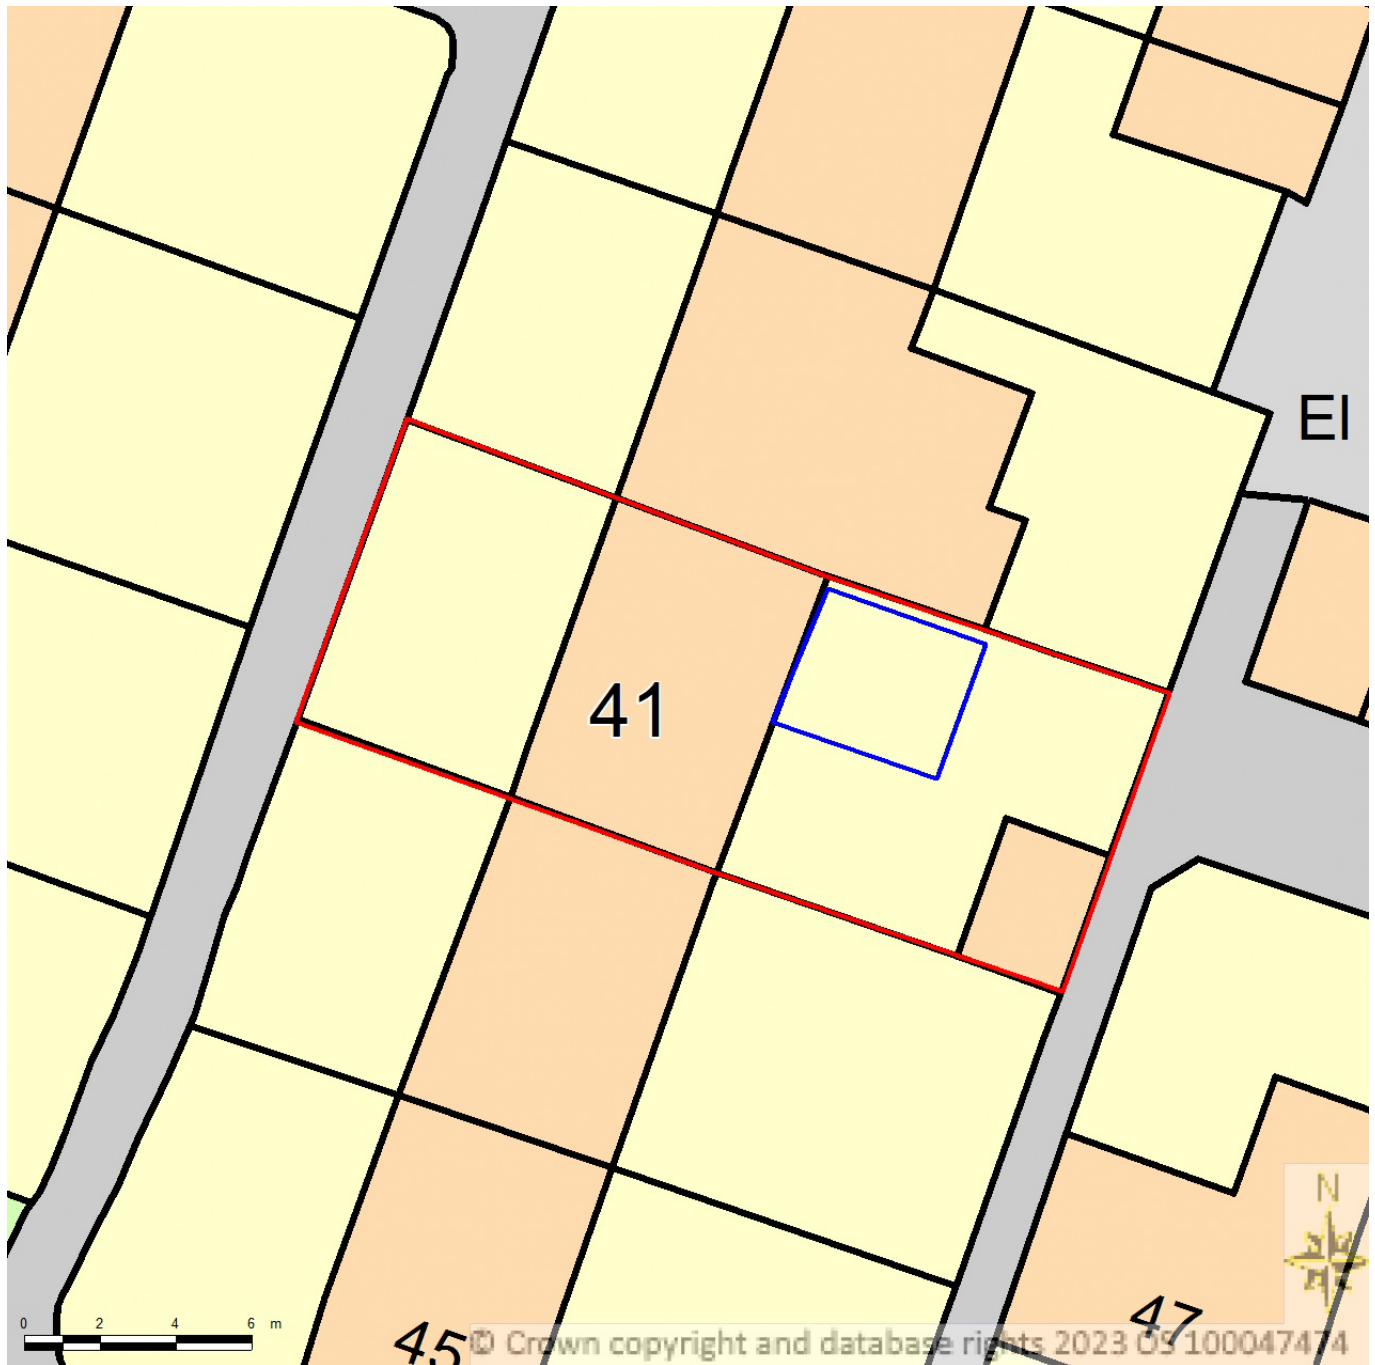

BLOCK/SITE PLAN
AREA 36m x 36m
SCALE 1:200 on A4
CENTRE COORDINATES: 551167, 172319

Supplied by Streetwise Maps Ltd
www.streetwise.net
Licence No: 100047474
01/12/2023 11:56:46