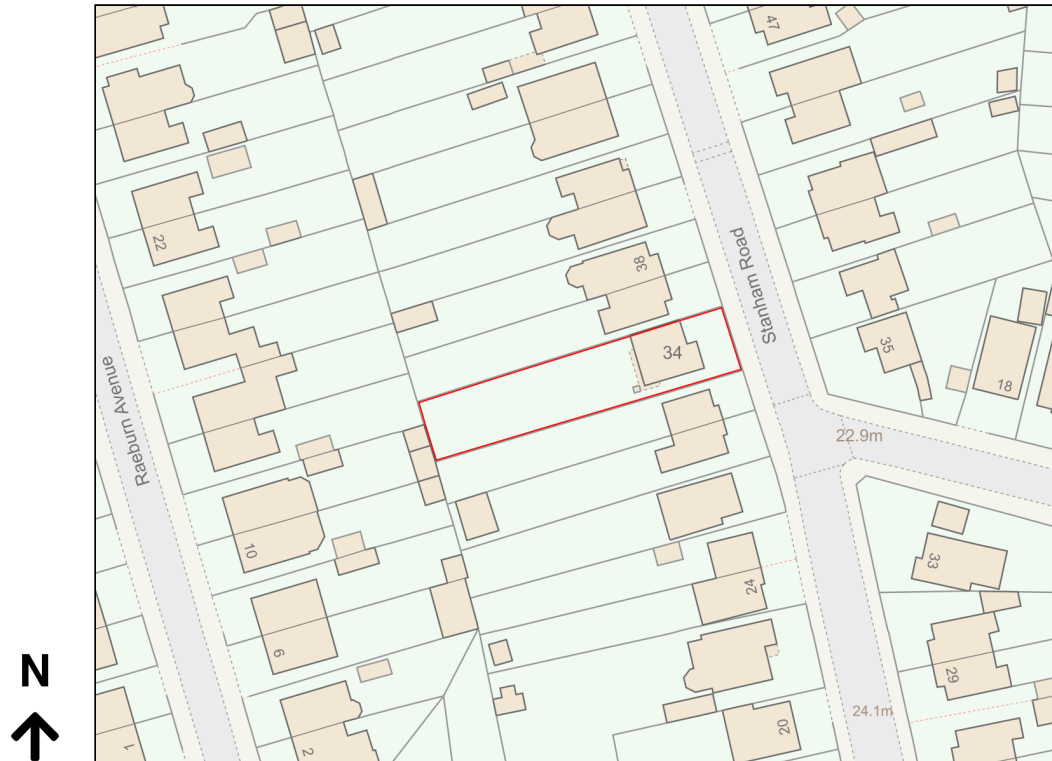

Location Plan

Site Address: 34, Stanham Road, Dartford, DA1 3AN

Date Produced: 27-Nov-2023

Scale: 1:1250 @A4

Planning Portal Reference: PP-12634891v1