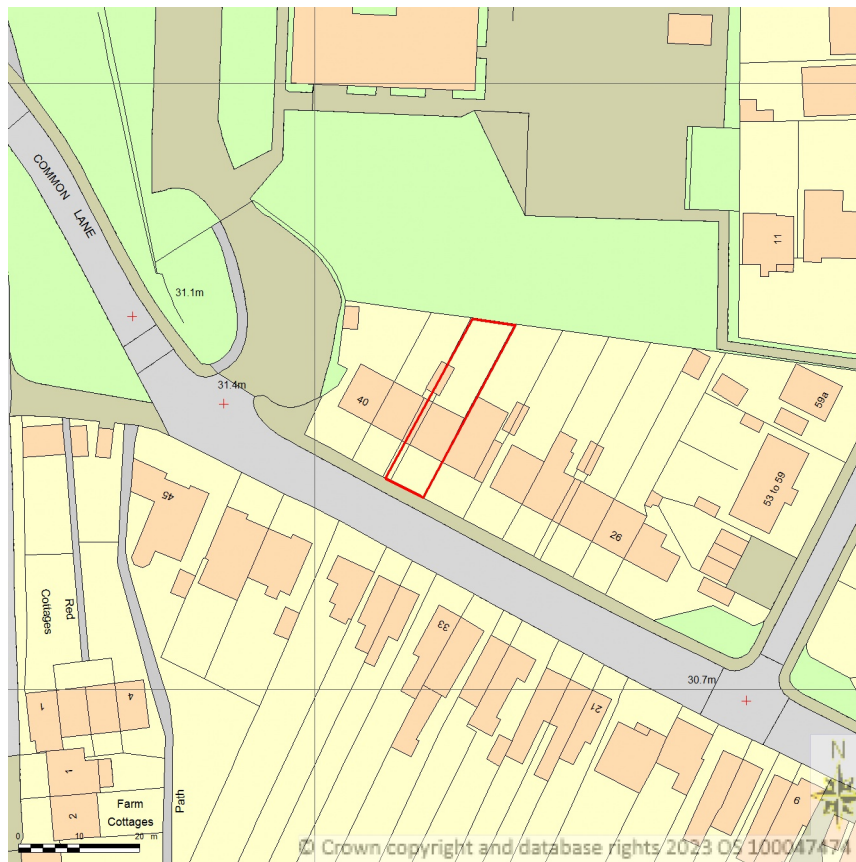

**SITE LOCATION PLAN  
AREA 2 HA  
SCALE 1:1250 on A4  
CENTRE COORDINATES: 552820, 172142**

**36 COMMON LANE  
WILMINGTON  
DARTFORD  
KENT  
DA2 7DF**

**Drawing No: 36-CL-E-OB-01**

**Supplied by Streetwise Maps Ltd  
www.streetwise.net  
Licence No: 100047474  
06/12/2023 18:24**