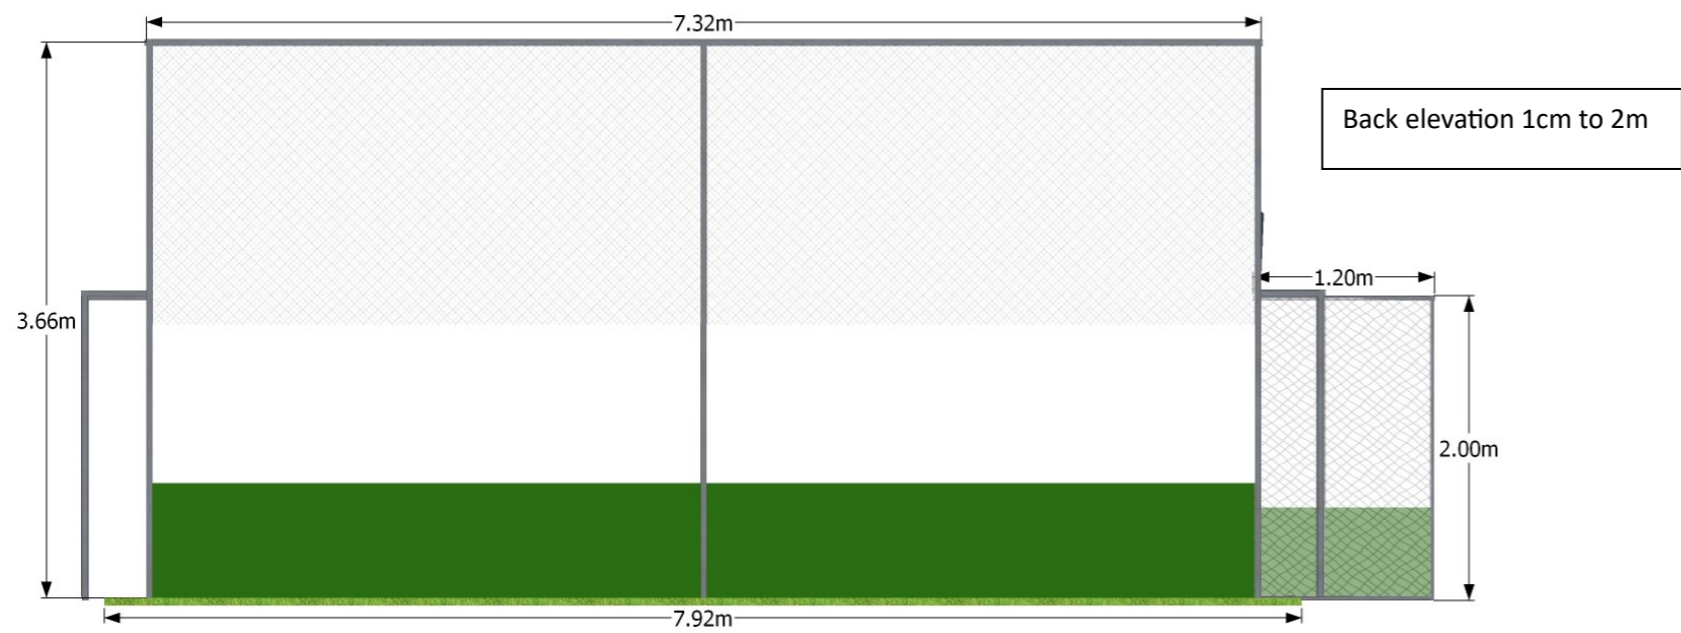

Plan and side elevation Scale 1cm to 1m

Back elevation 1cm to 2m

**ClubTurf Cricket Limited**

Two bay cricket Practice Area

Two 24.00m long practice pitches

Full Infill Surrounds and 8.00m extended run up to form fully carpeted area 34.00m long by 7.92m wide

Fully roofed two bay Netcage with each bay 18.30m long by 3.66m wide by 3.66m high

Netcage outside wings extended to 32.94m and joined by a Sightscreen and pedestrian gate

Scaled on A3 size paper