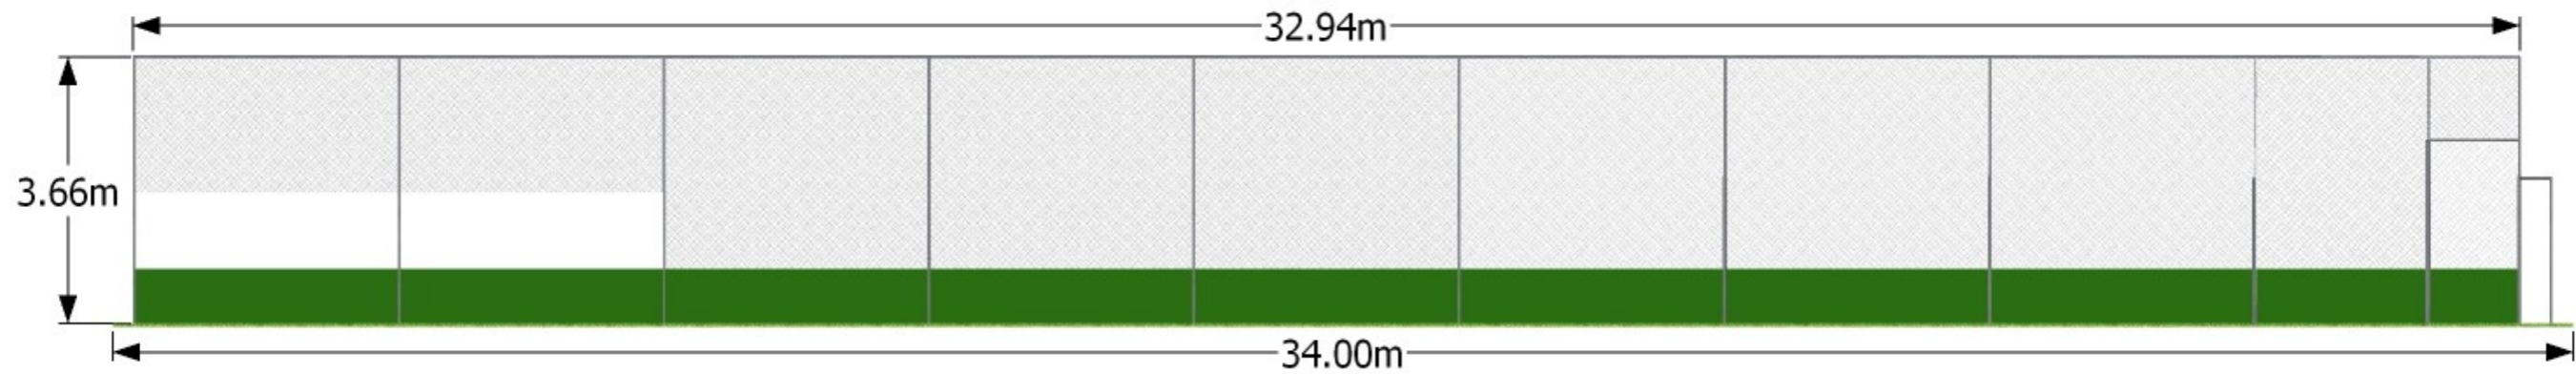

Plan and side elevation Scale 1cm to 1m

Back elevation 1cm to 2m

**ClubTurf Cricket Limited**

Two bay cricket Practice Area

Two 24.00m long practice pitches

Full Infill Surrounds and 8.00m extended run up to form fully carpeted area 34.00m long by 7.92m wide

Fully roofed two bay Netcage with each bay 18.30m long by 3.66m wide by 3.66m high

Netcage outside wings extended to 32.94m and joined by a Sightscreen and pedestrian gate

Scaled on A3 size paper