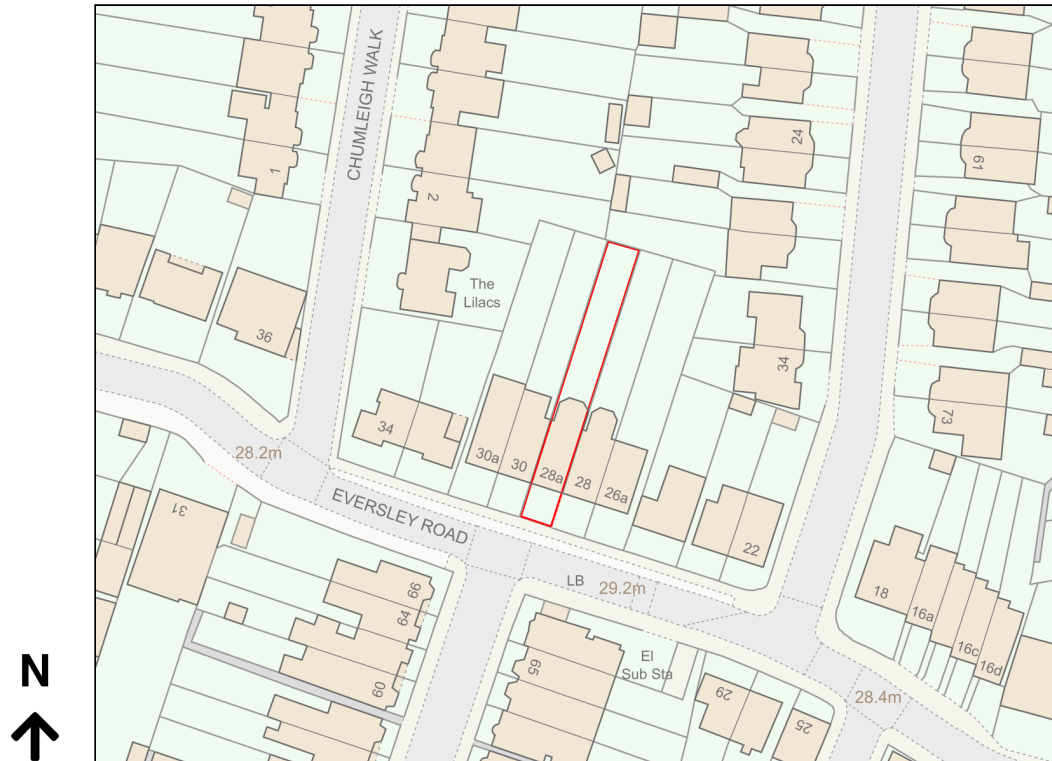

Location Plan

Site Address: 28a, Eversley Road, Surbiton, KT5 8BQ

Date Produced: 27-Nov-2023

Scale: 1:1250 @A4

Planning Portal Reference: PP-12625311v1