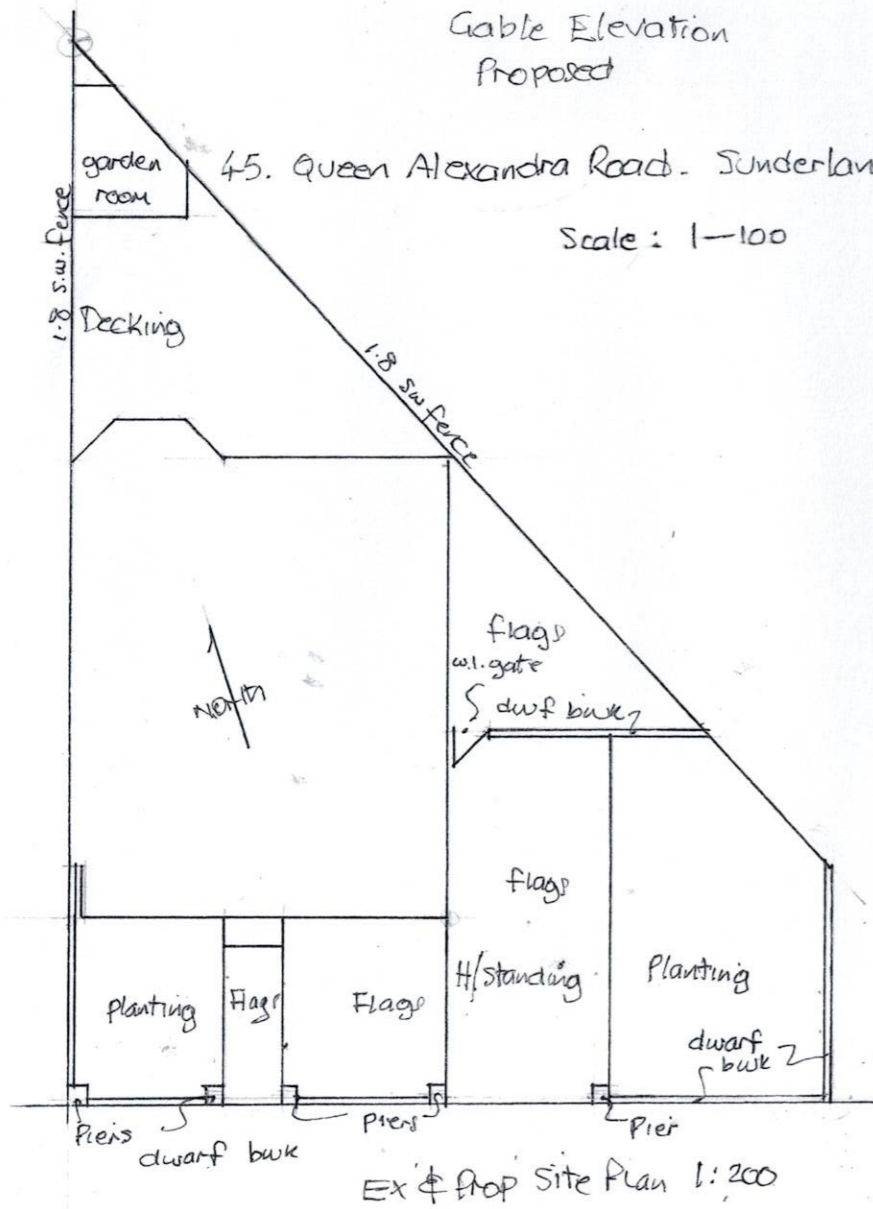

Gable Elevation Proposed

45. Queen Alexandra Road. Sunderland. SR2 9NLX.

Scale: 1-100

Ex & Prop Site Plan 1:200