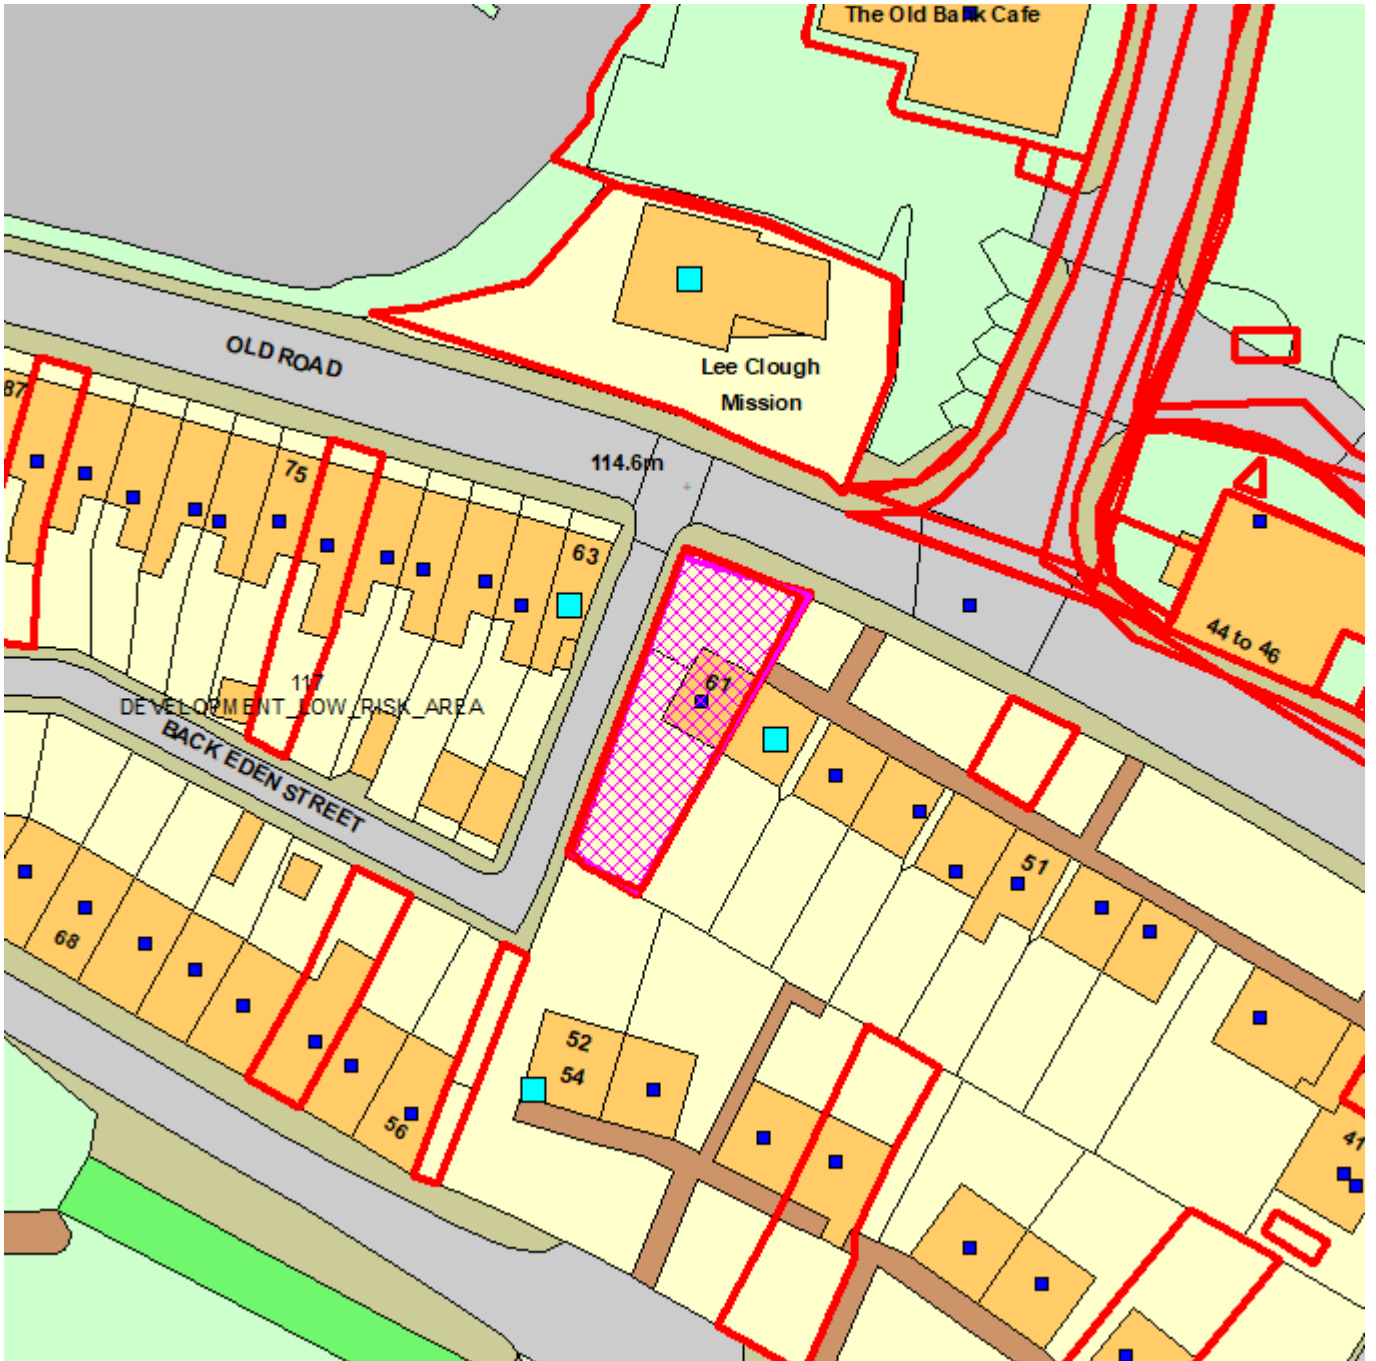

Bolton Council NEIGHBOUR CONSULTATION PLAN

61 Old Road, Bolton, BL1 6PU

Development & Regeneration Dept
Development Management Section

Town Hall, Bolton, Lancashire, BL1 1RU
Telephone (01204) 333 333

Bolton Council

EC.Aid Case No: **17293/23**

Reproduction from the Ordnance Survey Map with the permission of the Controller of H.M. Stationery Office. Crown Copyright and may lead to prosecution or civil proceedings.

Crown Copyright and database rights 2018. 0100019389

Scale 1:1250