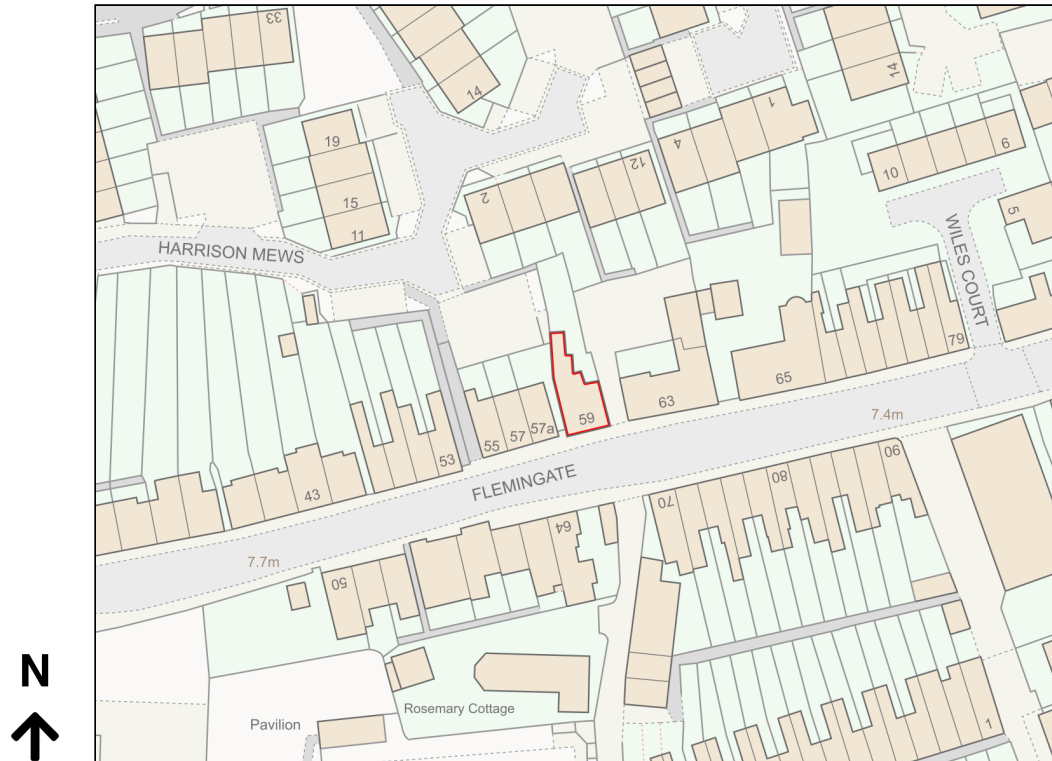

Location Plan

Site Address: 59, Flemingate, Beverley, HU17 0NT

Date Produced: 11-Nov-2023

Scale: 1:1250 @A4

Planning Portal Reference: PP-12594657v1