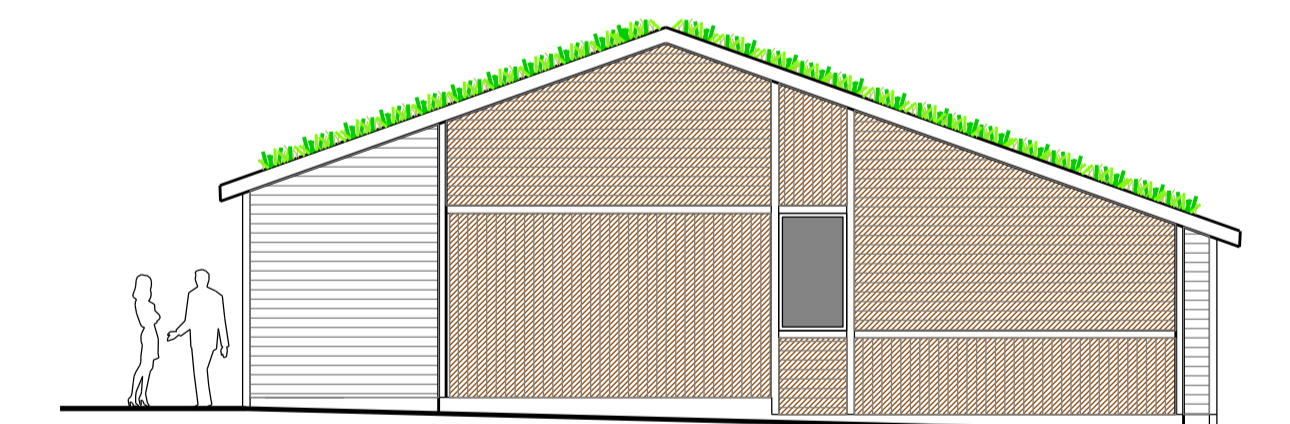

SCALE 1:100

Proposed North Elevation
SCALE 1:100

Proposed Section A-A
SCALE 1:100

Proposed South Elevation
SCALE 1:100

Proposed East (River) Elevation
SCALE 1:100

Proposed West (street) Elevation
SCALE 1:100

Project:
Newport Fishing Lodges

Client:
Gemini Consulting

Drawing Title:
Proposed Elevations

Compass: Phase:
PLANNING

Drawn by: CN Checked by: DE

Drawing No: Scale: 1:100 @ A1

15 17 32201 Date: DECEMBER 2023