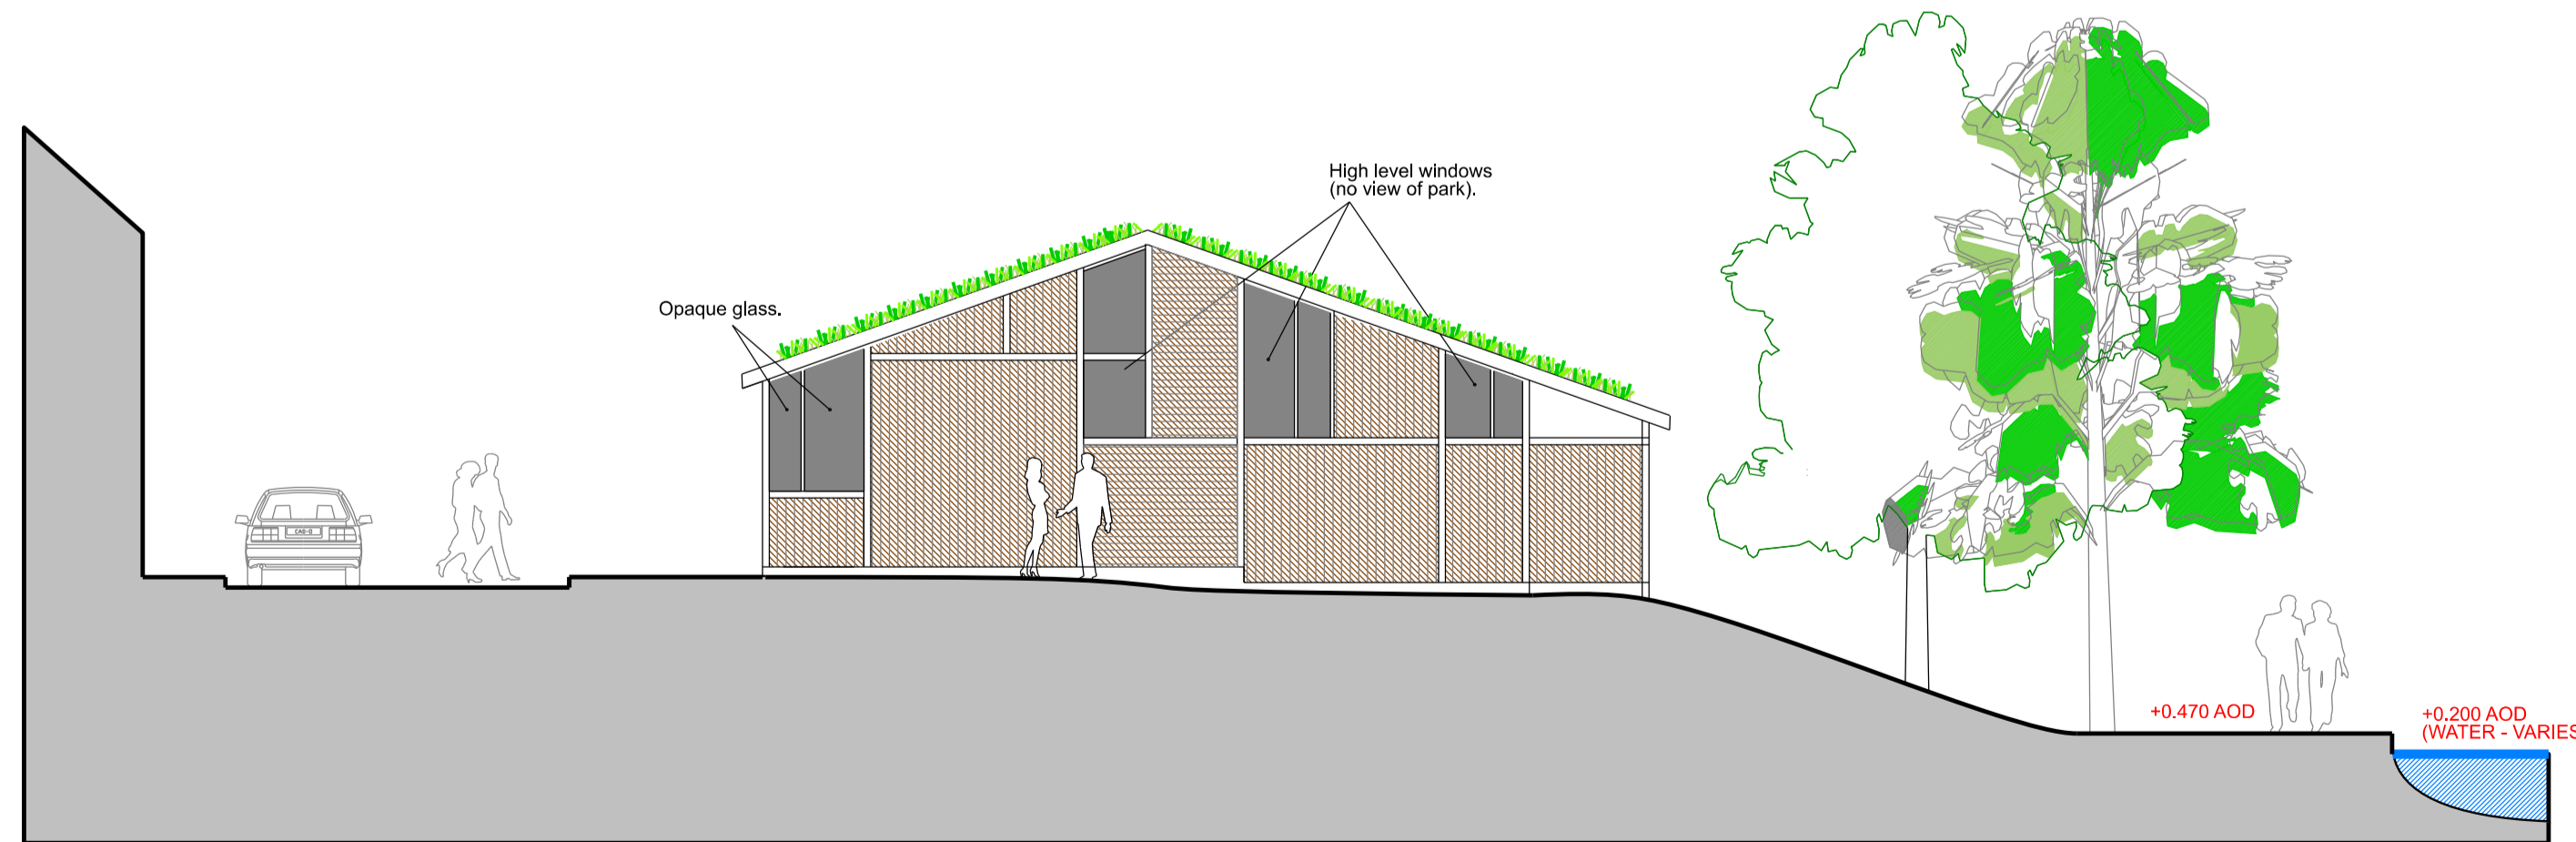

SCALE 1:100

Proposed North Elevation
SCALE 1:100

Proposed Section A-A
SCALE 1:100

Proposed South Elevation
SCALE 1:100

Proposed East (River) Elevation
SCALE 1:100

Proposed West (street) Elevation
SCALE 1:100

Proposed Plot 2 South Elevation
SCALE 1:100

Proposed Plot 3 North Elevation
SCALE 1:100

Rev Amendment Date

ETTRIDGE ARCHITECTURE LTD

52-54 PRESTONGATE
HESSLE
EAST RIDING OF YORKSHIRE
HU13 0RE

(T) 01482 690026 www.ettridge.net

Project:
Newport Fishing Lodges

Client:
Gemini Consulting

Drawing Title:
Proposed Elevations

Compass: Phase:
PLANNING

Drawn by: CN Checked by: DE

Drawing No: Scale: 1:100 @ A1

15 17 32201 Date: DECEMBER 2023