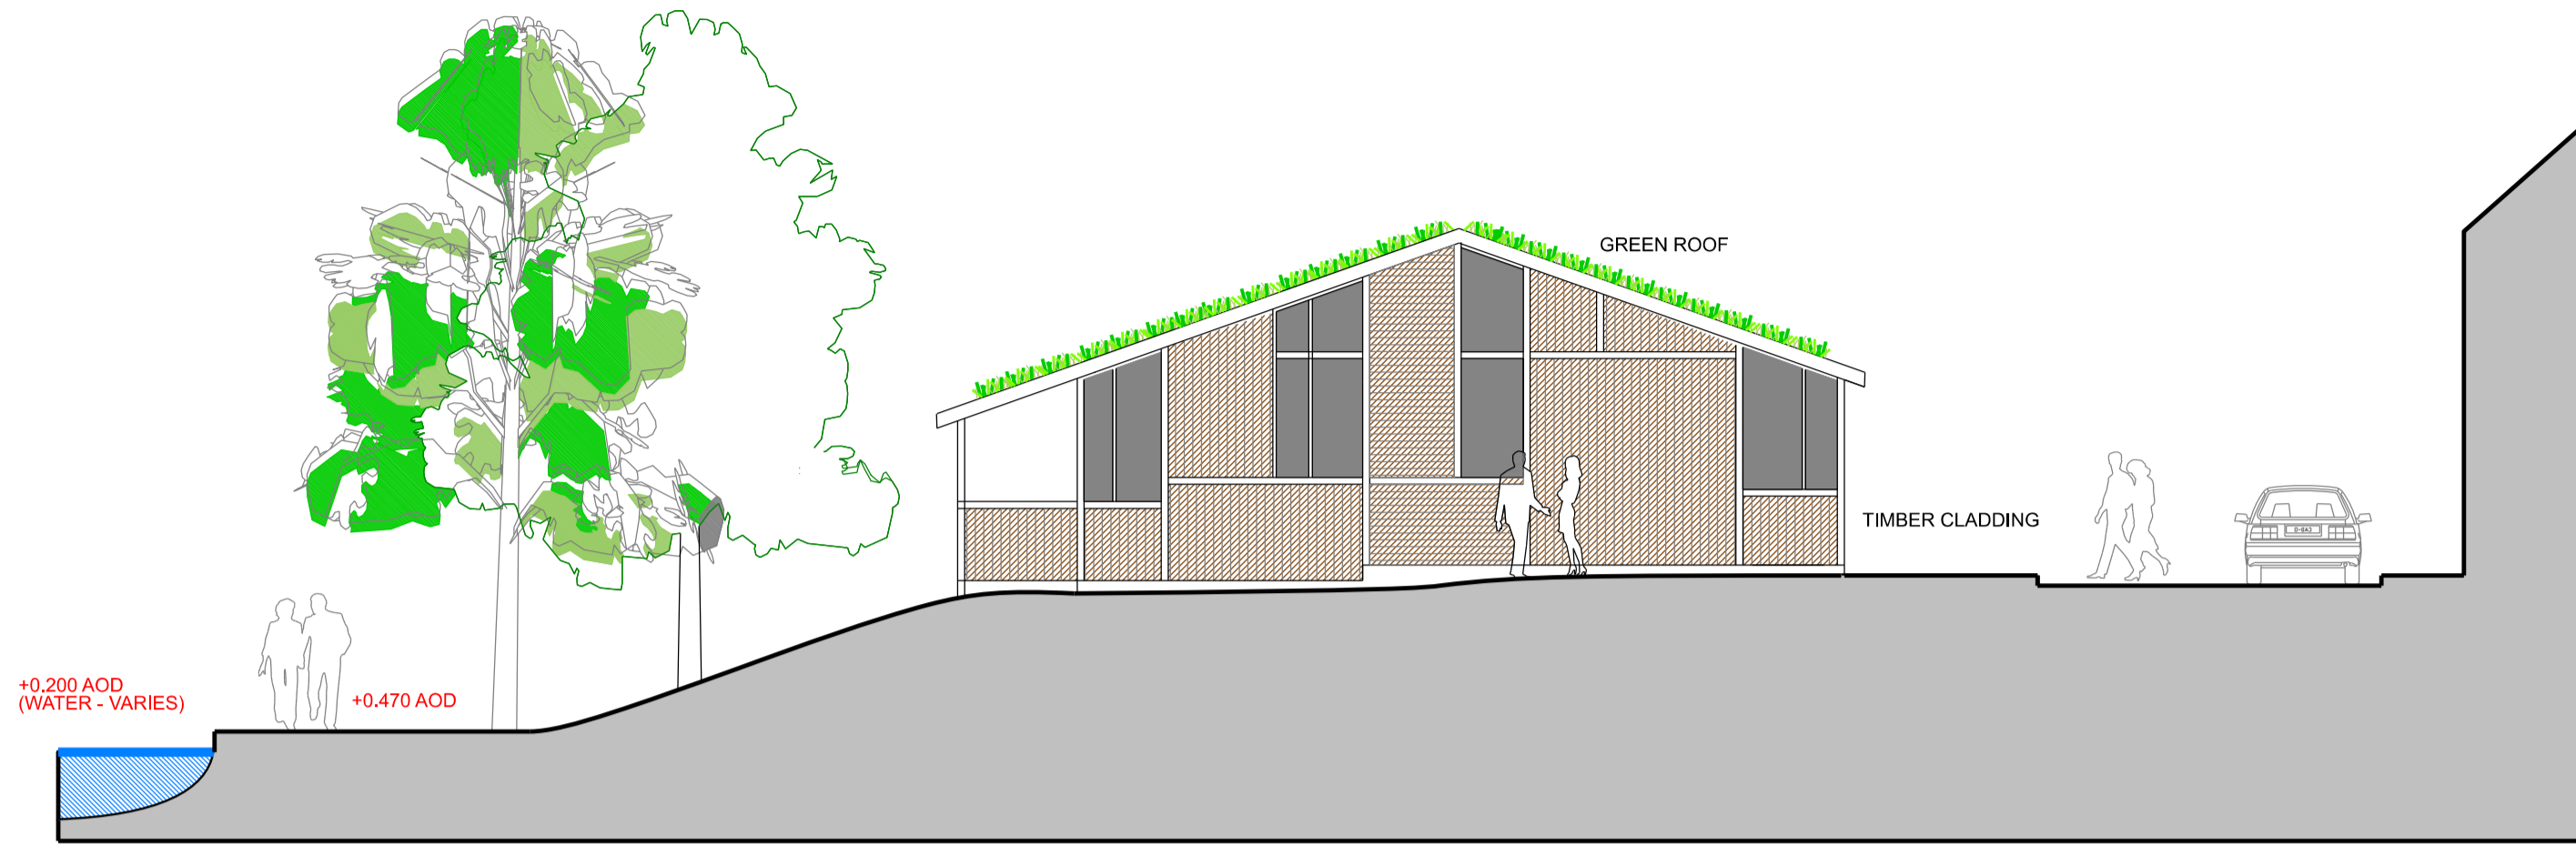

SCALE 1:100

Proposed North Elevation
SCALE 1:100

Proposed Section A-A
SCALE 1:100

Proposed South Elevation
SCALE 1:100

Proposed East (River) Elevation
SCALE 1:100

Proposed West (street) Elevation
SCALE 1:100

Proposed Plot 2 South Elevation
SCALE 1:100

Proposed Plot 3 North Elevation
SCALE 1:100

Rev Amendment Date

ETTRIDGE ARCHITECTURE LTD

52-54 PRESTONGATE
HESSLE
EAST RIDING OF YORKSHIRE
HU13 0RE

(T) 01482 690026 www.ettridge.net

Project:
Newport Fishing Lodges

Client:
Gemini Consulting

Drawing Title:
Proposed Elevations

Compass: Phase:
PLANNING

Drawn by: CN Checked by: DE

Drawing No: Scale: 1:100 @ A1

15 17 32201 Date: DECEMBER 2023