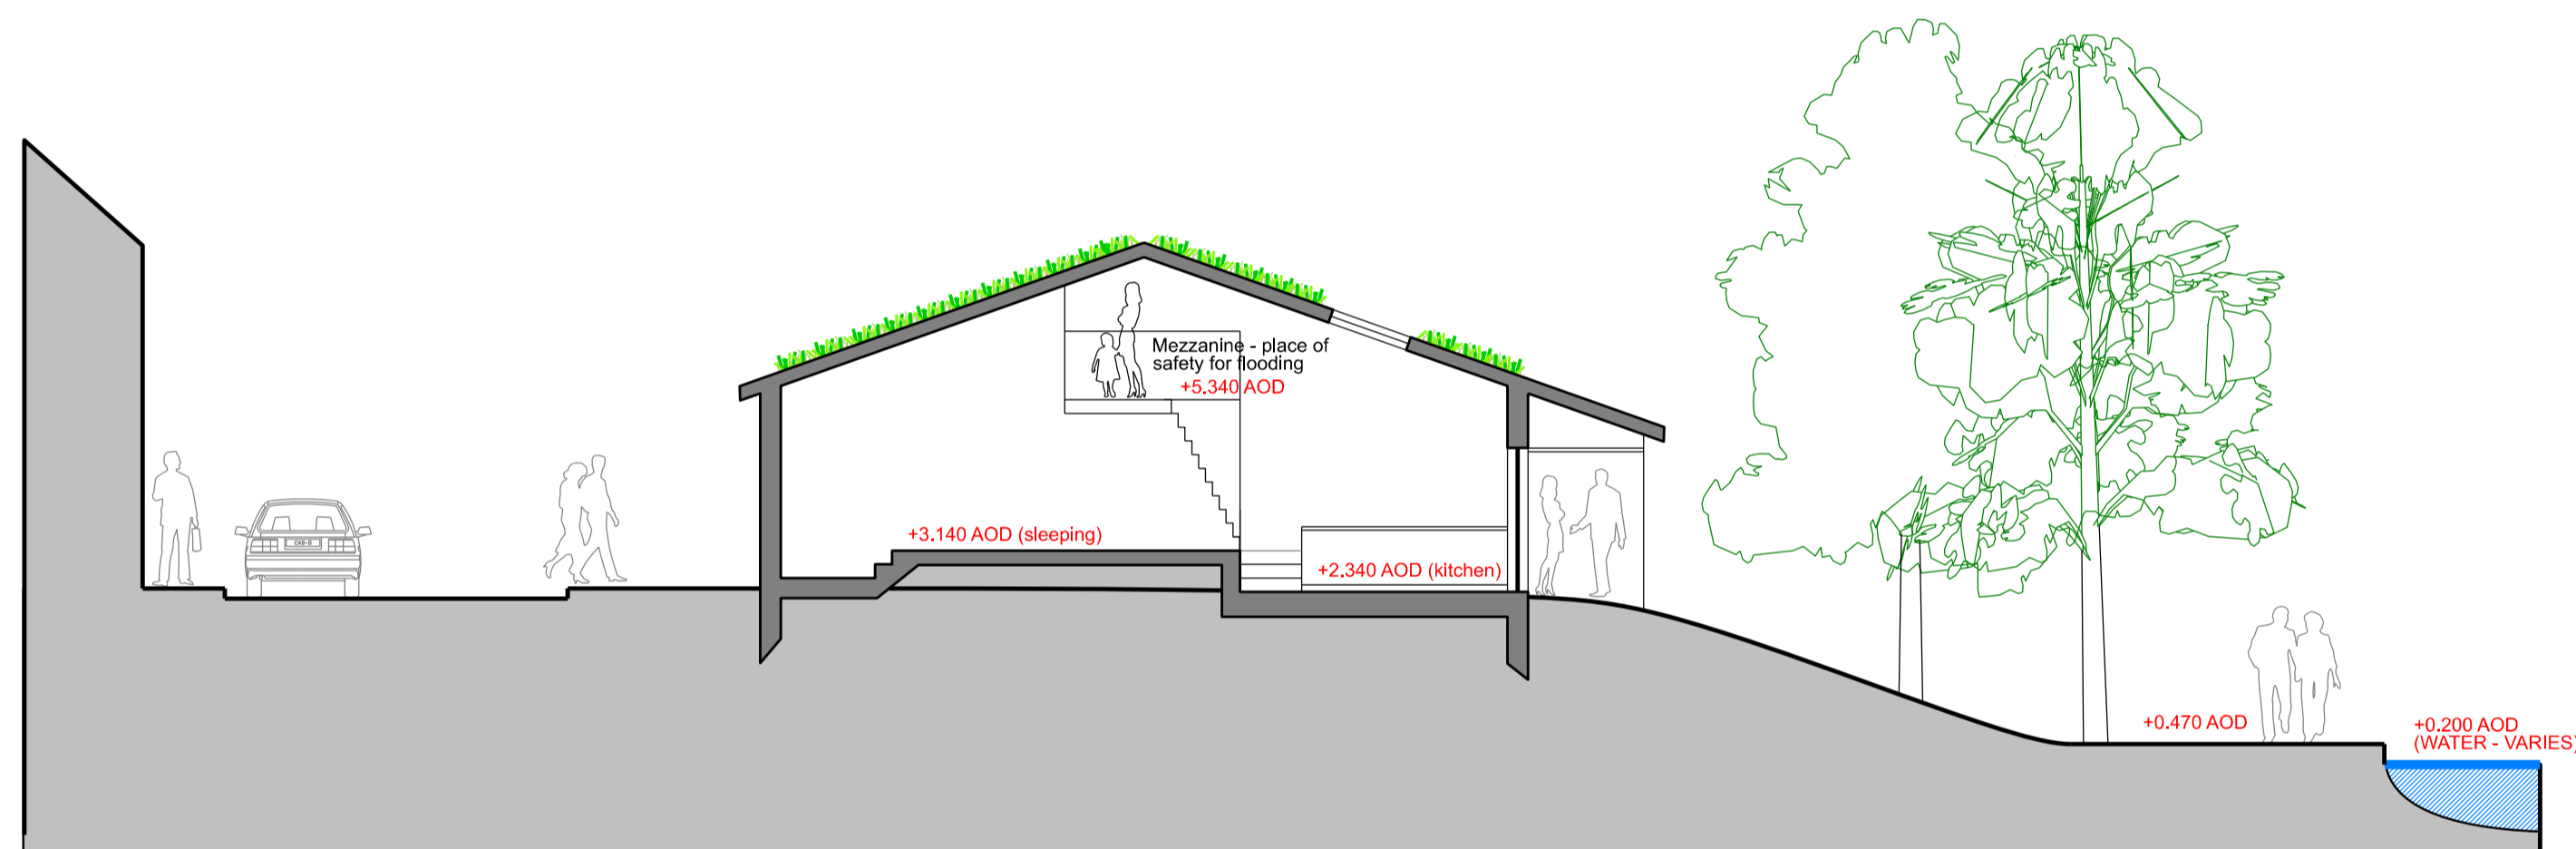

SCALE 1:100

Proposed North Elevation
SCALE 1:100

Proposed Section A-A
SCALE 1:100

Proposed South Elevation
SCALE 1:100

Proposed East (River) Elevation
SCALE 1:100

Proposed West (street) Elevation
SCALE 1:100

Proposed Plot 2 South Elevation
SCALE 1:100

Proposed Plot 3 North Elevation
SCALE 1:100

Rev Amendment Date

ETTRIDGE ARCHITECTURE LTD

52-54 PRESTONGATE
HESSLE
EAST RIDING OF YORKSHIRE
HU13 0RE

(T) 01482 690026 www.ettridge.net

Project:
Newport Fishing Lodges

Client:
Gemini Consulting

Drawing Title:
Proposed Elevations

Compass: Phase:
PLANNING

Drawn by: CN Checked by: DE

Drawing No: Scale: 1:100 @ A1

15 17 32201 Date: DECEMBER 2023