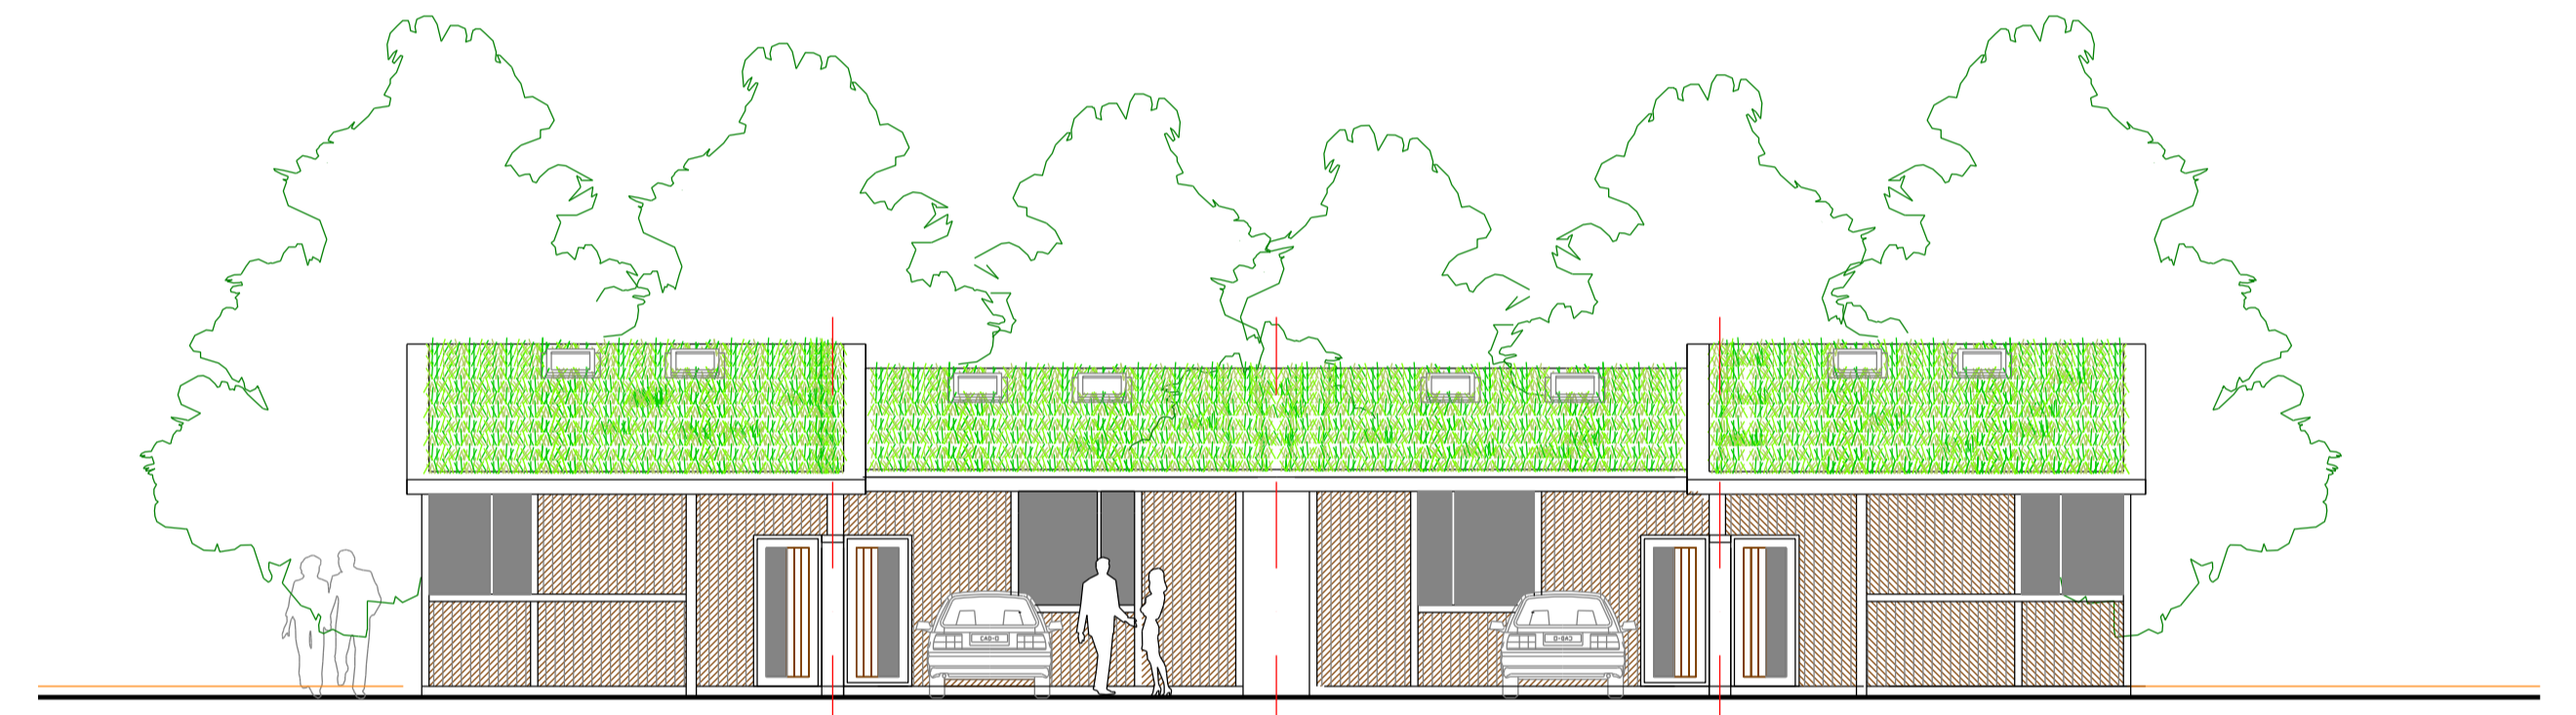

SCALE 1:100

Proposed North Elevation
SCALE 1:100

Proposed Section A-A
SCALE 1:100

Proposed South Elevation
SCALE 1:100

Proposed East (River) Elevation
SCALE 1:100

Proposed West (street) Elevation
SCALE 1:100

Proposed Plot 2 South Elevation
SCALE 1:100

Proposed Plot 3 North Elevation
SCALE 1:100

Rev Amendment Date

ETTRIDGE ARCHITECTURE LTD

52-54 PRESTONGATE
HESSLE
EAST RIDING OF YORKSHIRE
HU13 0RE

(T) 01482 690026 www.ettridge.net

Project:
Newport Fishing Lodges

Client:
Gemini Consulting

Drawing Title:
Proposed Elevations

Compass: Phase:
PLANNING

Drawn by: CN Checked by: DE

Drawing No: Scale: 1:100 @ A1

15 17 32201 Date: DECEMBER 2023