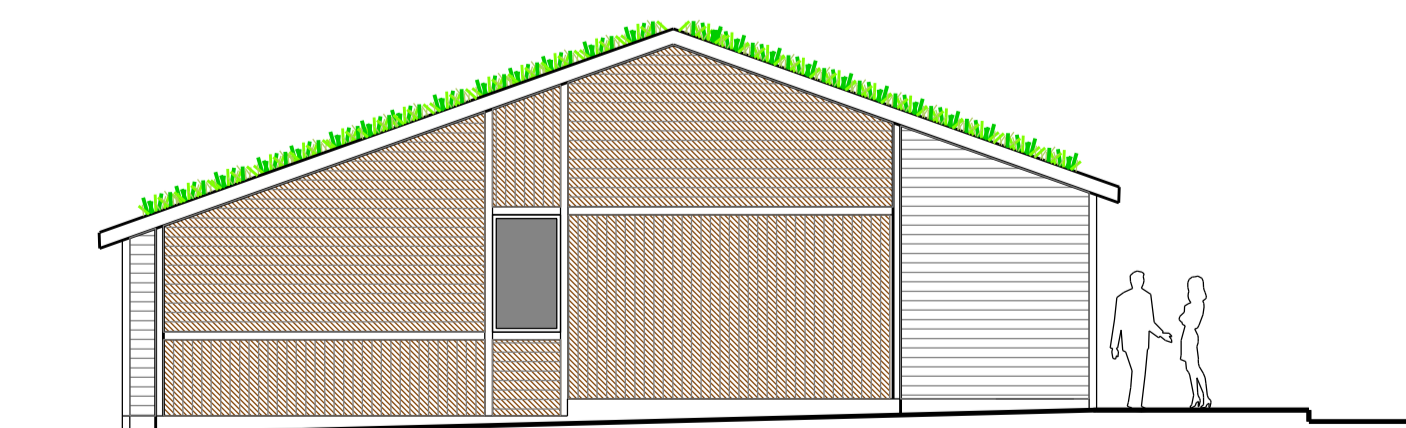

Proposed Plot 3 North Elevation
SCALE 1:100

Rev Amendment Date

ETTRIDGE ARCHITECTURE LTD

52-54 PRESTONGATE
HESSLE
EAST RIDING OF YORKSHIRE
HU13 0RE

(T) 01482 690026 www.ettridge.net

Project:
Newport Fishing Lodges

Client:
Gemini Consulting

Drawing Title:
Proposed Elevations

Compass: Phase:
PLANNING

Drawn by: CN Checked by: DE

Drawing No: Scale: 1:100 @ A1

15 17 32201 Date: DECEMBER 2023