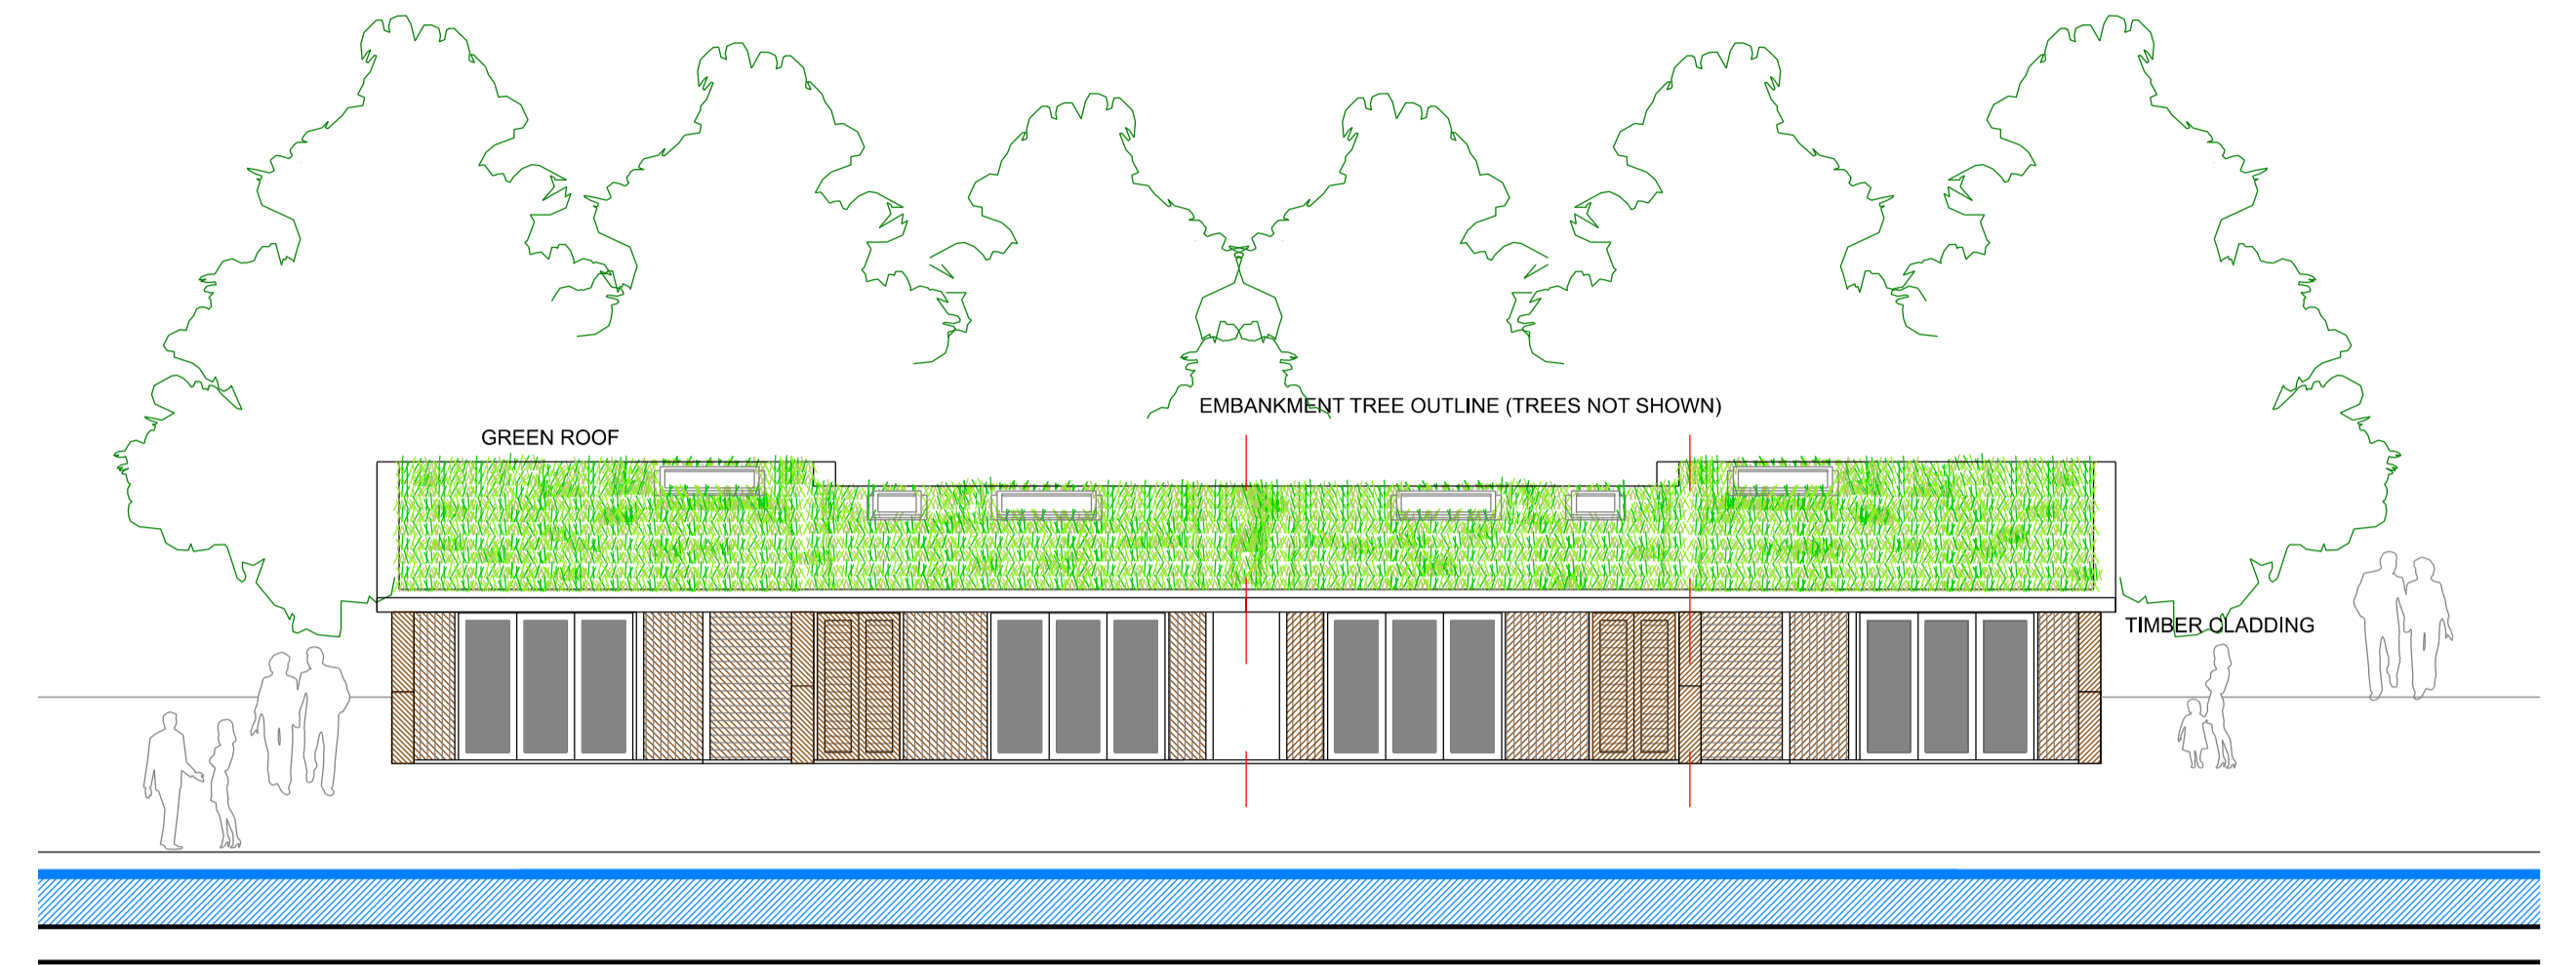

SCALE 1:100

Proposed North Elevation
SCALE 1:100

Proposed Section A-A
SCALE 1:100

Proposed South Elevation
SCALE 1:100

Proposed East (River) Elevation
SCALE 1:100

Proposed West (street) Elevation
SCALE 1:100

Proposed Plot 2 South Elevation
SCALE 1:100

Proposed Plot 3 North Elevation
SCALE 1:100

Rev Amendment Date

ETTRIDGE ARCHITECTURE LTD

52-54 PRESTONGATE
HESSLE
EAST RIDING OF YORKSHIRE
HU13 0RE

(T) 01482 690026 www.ettridge.net

Project:
Newport Fishing Lodges

Client:
Gemini Consulting

Drawing Title:
Proposed Elevations

Compass: Phase:
PLANNING

Drawn by: CN Checked by: DE

Drawing No: Scale: 1:100 @ A1

15 17 32201 Date: DECEMBER 2023