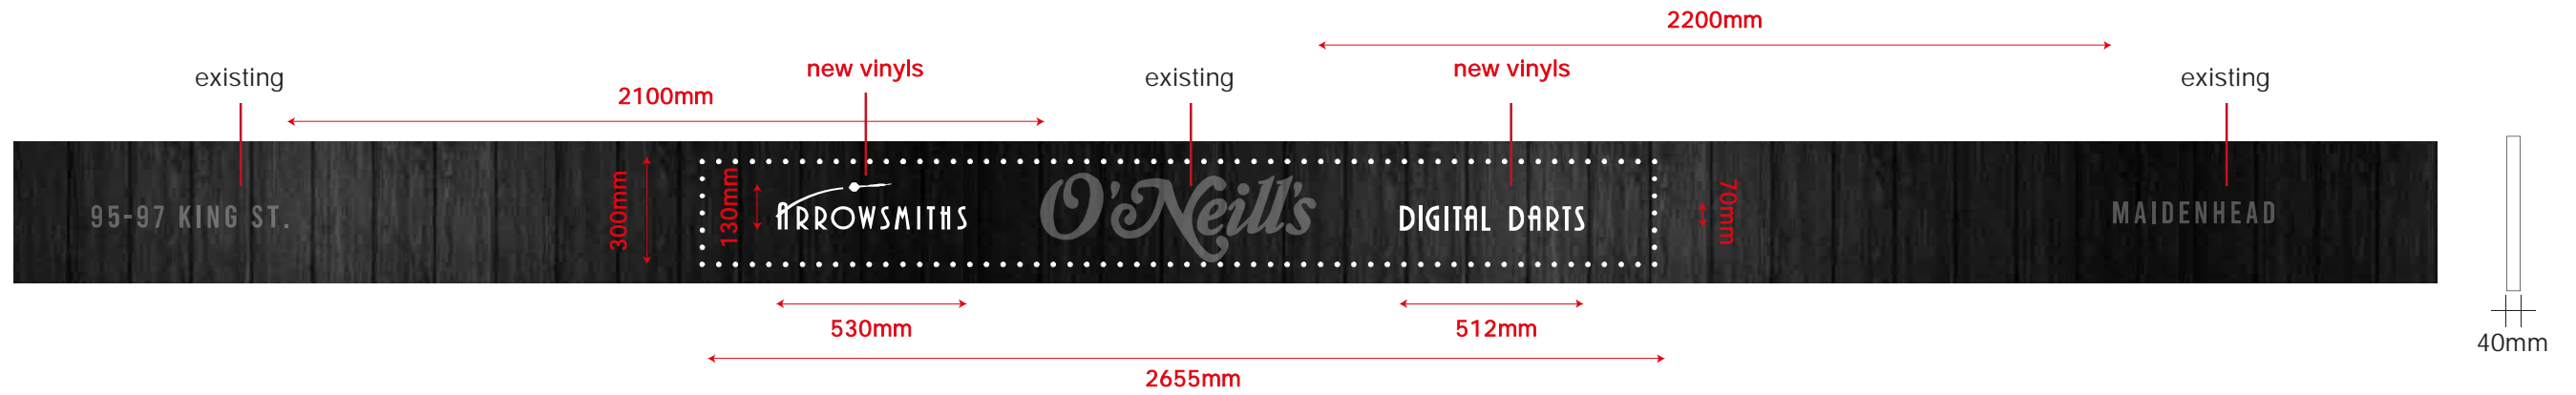

Scale: 1:100 @ A3

ITEM 1. (1 off)
 Additional Arrowsmiths vinyls to existing fascia.

Scale 1:20
 MCH 130mm
 AGL 3335mm

ITEM 2. (1 off)
 Additional Arrowsmiths vinyls to existing fascia.

Scale 1:20
 MCH 130mm
 AGL 3335mm

Scale: 1:20 @ A3

ITEM 3. (1 off)
New double-sided hanging signs
internally illuminated with warm white LED's.

Scale 1:10
MCH 250mm
AGL 4600m

ITEM 4. (1 off)
Signwriting to RHS of Arrowsmiths entrance door.

Scale 1:20
MCH 80mm
AGL 770mm

Scale: 1:10 @ A3

Scale: 1:20 @ A3

ITEM 5. (1 off)
White Neon in clear acrylic case
wall mounted within window recess.

*Fixing Method TBC

SCALE 1:10 @ A3
MCH 220mm
AGL 4250mm

ITEM 6. (1 off)
White Neon in clear acrylic case
wall mounted within window recess.

*Fixing Method TBC

SCALE 1:10 @ A3
MCH 220mm
AGL 4250mm

Scale: 1:10 @ A3

ITEM 7. (1 off)

House name and Arrowsmiths signwriting to wall in white.

Illuminated by two LED flood lights.

Scale 1:100
MCH 2100mm
AGL 5950mm