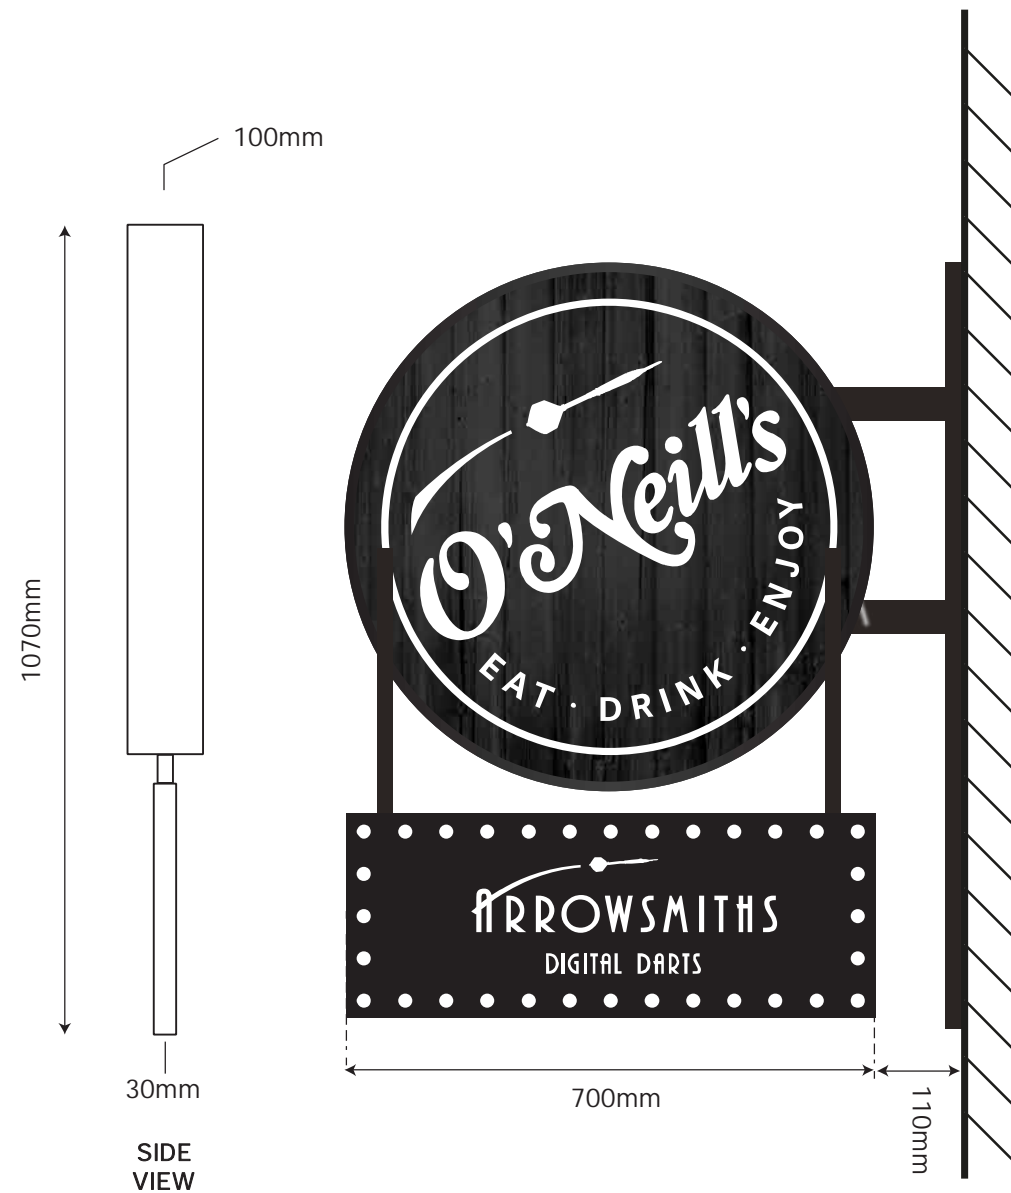

Scale: 1:100 @ A3

ITEM 1. (1 off)
 Additional Arrowsmiths vinyls to existing fascia.

Scale 1:20
 MCH 130mm
 AGL 3335mm

ITEM 2. (1 off)
 Additional Arrowsmiths vinyls to existing fascia.

Scale 1:20
 MCH 130mm
 AGL 3335mm

Scale: 1:20 @ A3

ITEM 3. (1 off)
New double-sided hanging signs
internally illuminated with warm white LED's.

Scale 1:10
MCH 250mm
AGL 4600m

ITEM 4. (1 off)
Signwriting to RHS of Arrowsmiths entrance door.

Scale 1:20
MCH 80mm
AGL 770mm

Scale: 1:10 @ A3

Scale: 1:20 @ A3

ITEM 5. (1 off)
White Neon in clear acrylic case
wall mounted within window recess.

*Fixing Method TBC

SCALE 1:10 @ A3
MCH 220mm
AGL 4250mm

ITEM 6. (1 off)
White Neon in clear acrylic case
wall mounted within window recess.

*Fixing Method TBC

SCALE 1:10 @ A3
MCH 220mm
AGL 4250mm

Scale: 1:10 @ A3

ITEM 7. (1 off)

House name and Arrowsmiths signwriting to wall in white.

Illuminated by two LED flood lights.

Scale 1:100
MCH 2100mm
AGL 5950mm