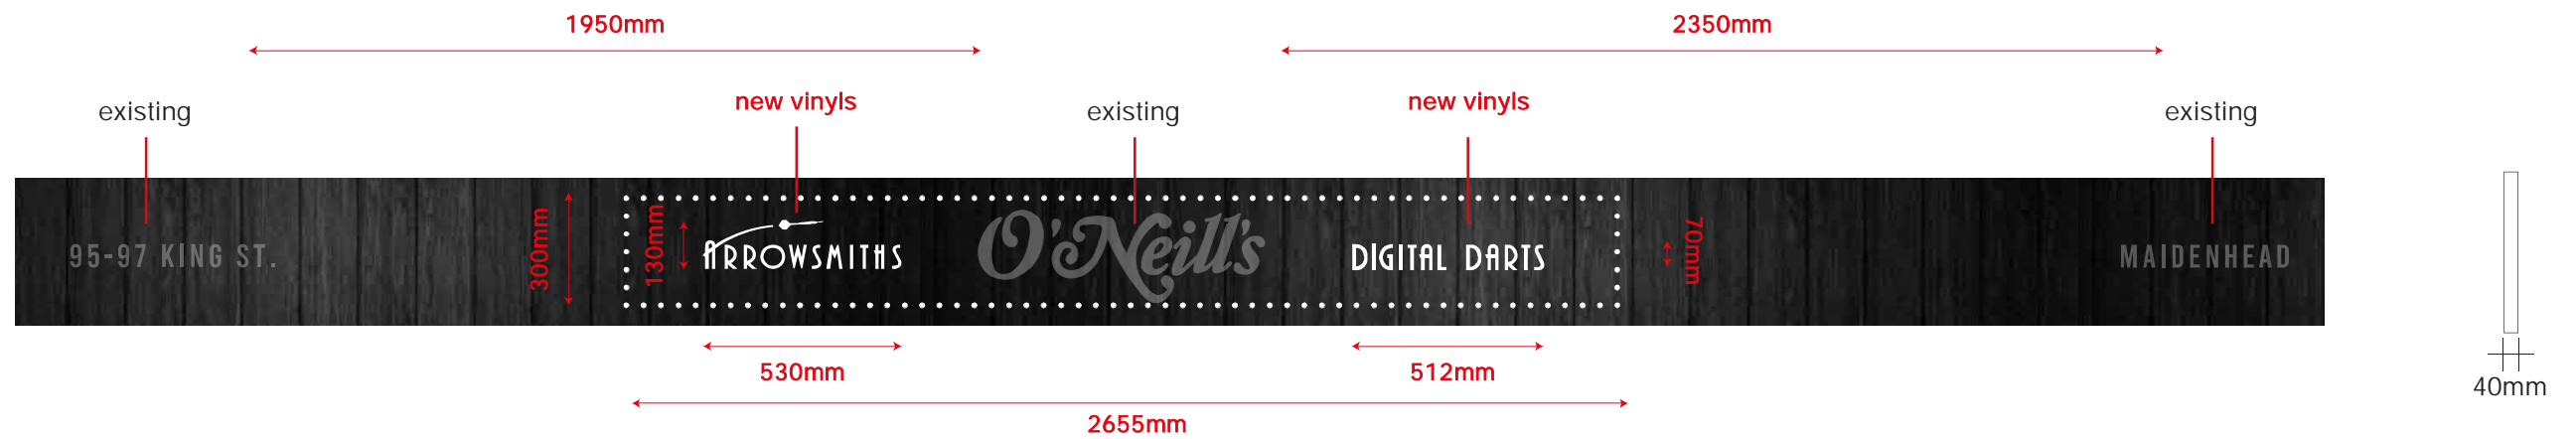

Scale: 1:100 @ A3

ITEM 1. (1 off)
 Additional Arrowsmiths vinyls to existing fascia.

Scale 1:20
 MCH 130mm
 AGL 3335mm

ITEM 2. (1 off)
 Additional Arrowsmiths vinyls to existing fascia.

Scale 1:20
 MCH 130mm
 AGL 3335mm

Scale: 1:20 @ A3

ITEM 3. (1 off)
New double-sided hanging signs
internally illuminated with warm white LED's.

Scale 1:10
MCH 250mm
AGL 4600m

ITEM 4. (1 off)
Signwriting to RHS of Arrowsmiths entrance door.

Scale 1:20
MCH 80mm
AGL 770mm

Scale: 1:10 @ A3

Scale: 1:20 @ A3

ITEM 5. (1 off)
White Neon in clear acrylic case
wall mounted within window recess.

*Fixing Method TBC

SCALE 1:10 @ A3
MCH 220mm
AGL 4250mm

ITEM 6. (1 off)
White Neon in clear acrylic case
wall mounted within window recess.

*Fixing Method TBC

SCALE 1:10 @ A3
MCH 220mm
AGL 4250mm

Scale: 1:10 @ A3

ITEM 7. (1 off)

House name and Arrowsmiths signwriting to wall in white.

Illuminated by two LED flood lights.

Scale 1:100
MCH 2100mm
AGL 5950mm