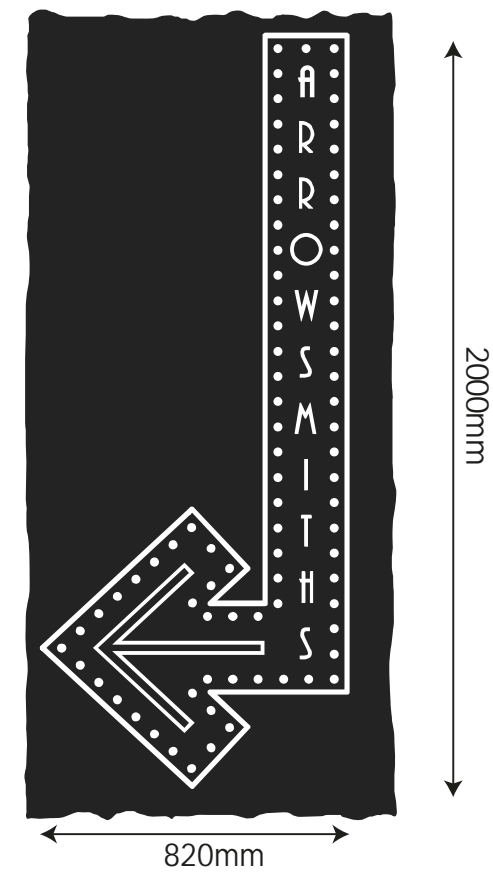

Scale: 1:100 @ A3

ITEM 1. (1 off)
 Additional Arrowsmiths vinyls to existing fascia.

Scale 1:20
 MCH 130mm
 AGL 3335mm

ITEM 2. (1 off)
 Additional Arrowsmiths vinyls to existing fascia.

Scale 1:20
 MCH 130mm
 AGL 3335mm

Scale: 1:20 @ A3

ITEM 3. (1 off)
New double-sided hanging signs
internally illuminated with warm white LED's.

Scale 1:10
MCH 250mm
AGL 4600m

ITEM 4. (1 off)
Signwriting to RHS of Arrowsmiths entrance door.

Scale 1:20
MCH 80mm
AGL 770mm

Scale: 1:10 @ A3

Scale: 1:20 @ A3

ITEM 5. (1 off)
White Neon in clear acrylic case
wall mounted within window recess.

*Fixing Method TBC

SCALE 1:10 @ A3
MCH 220mm
AGL 4250mm

ITEM 6. (1 off)
White Neon in clear acrylic case
wall mounted within window recess.

*Fixing Method TBC

SCALE 1:10 @ A3
MCH 220mm
AGL 4250mm

Scale: 1:10 @ A3

ITEM 7. (1 off)

House name and Arrowsmiths signwriting to wall in white.

Illuminated by two LED flood lights.

Scale 1:100
MCH 2100mm
AGL 5950mm