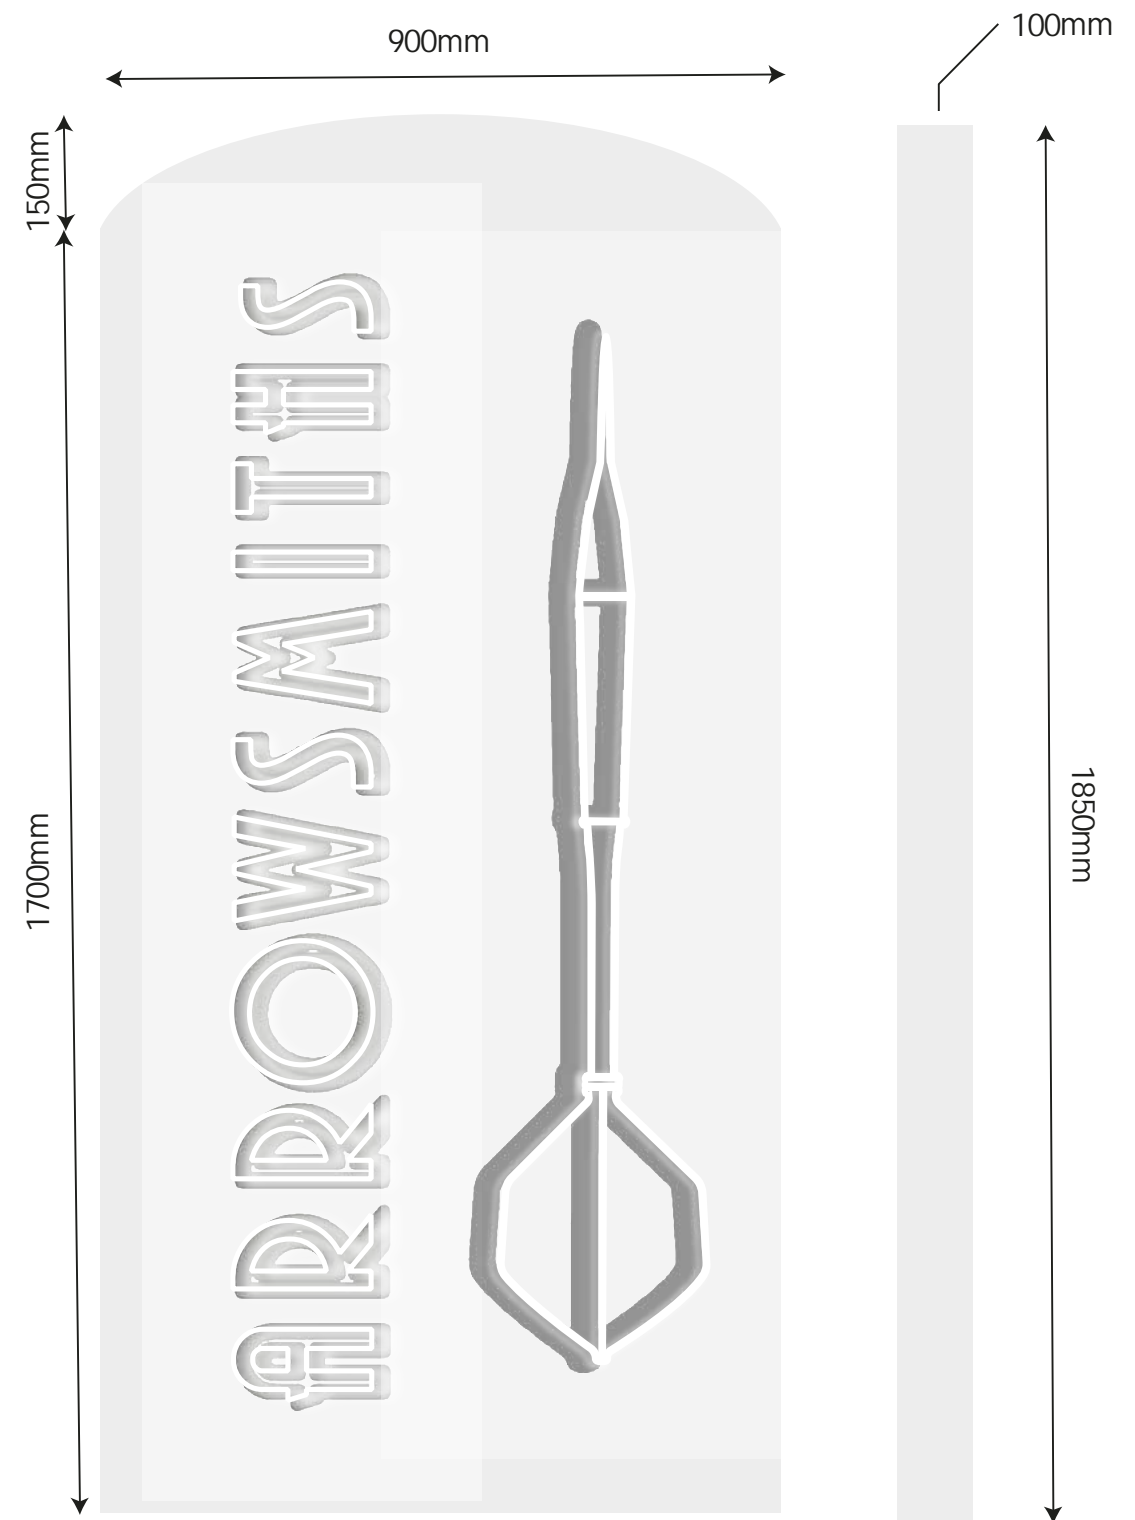

Scale: 1:100 @ A3

ITEM 1. (1 off)
 Additional Arrowsmiths vinyls to existing fascia.

Scale 1:20
 MCH 130mm
 AGL 3335mm

ITEM 2. (1 off)
 Additional Arrowsmiths vinyls to existing fascia.

Scale 1:20
 MCH 130mm
 AGL 3335mm

Scale: 1:20 @ A3

ITEM 3. (1 off)
New double-sided hanging signs
internally illuminated with warm white LED's.

Scale 1:10
MCH 250mm
AGL 4600m

ITEM 4. (1 off)
Signwriting to RHS of Arrowsmiths entrance door.

Scale 1:20
MCH 80mm
AGL 770mm

Scale: 1:10 @ A3

Scale: 1:20 @ A3

ITEM 5. (1 off)
White Neon in clear acrylic case
wall mounted within window recess.

*Fixing Method TBC

SCALE 1:10 @ A3
MCH 220mm
AGL 4250mm

ITEM 6. (1 off)
White Neon in clear acrylic case
wall mounted within window recess.

*Fixing Method TBC

SCALE 1:10 @ A3
MCH 220mm
AGL 4250mm

Scale: 1:10 @ A3

ITEM 7. (1 off)

House name and Arrowsmiths signwriting to wall in white.

Illuminated by two LED flood lights.

Scale 1:100
MCH 2100mm
AGL 5950mm